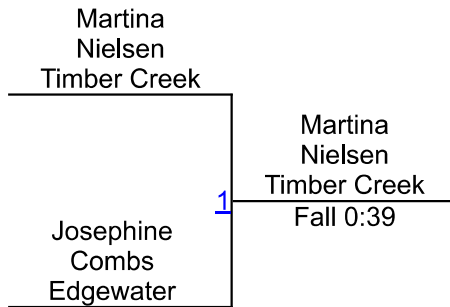

Timber Creek JV 3

Girls varsity 170-190 Mat 2

Round 1