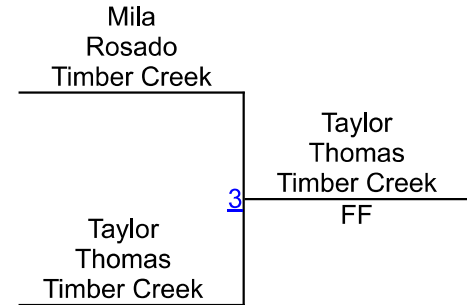

Misha Hamid Palm Bay		Caroline Brett Edgewater
Caroline Brett Edgewater	8	Fall 2:27

K. Rippon (Merritt Island)
4TH

Round 5

Alyvia Gallagher Palm Bay		Alyvia Gallagher Palm Bay
---------------------------------	--	---------------------------------

Ashleigh Franklin Merritt Island		Ashleigh Franklin Merritt Island
--	--	--

Timber Creek JV 3

Garagner

Round 1

Round 2

Girls varsity 120-125 Mat 2

Round 3

T. Thomas (Timber Creek)
1ST

M. Rosado (Timber Creek)
2ND

H. Bricker (Merritt Island)
3RD

Timber Creek JV 3

Girls varsity 130-140 Mat 2

Round 1

Allesandra Lammers Timber Creek	Allesandra Lammers Timber Creek
Ellery Combs Edgewater	Fall 0:53