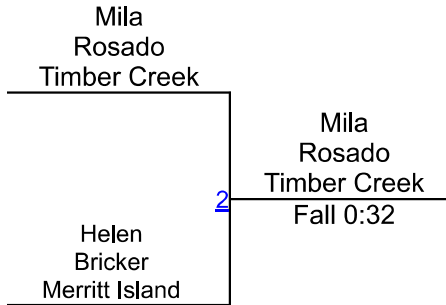

Ashleigh Franklin Merritt Island		Ashleigh Franklin Merritt Island
--	--	--

Timber Creek JV 3

Garagner

Round 1

Round 2

Girls varsity 120-125 Mat 2

Round 3

T. Thomas (Timber Creek)
1ST

M. Rosado (Timber Creek)
2ND

H. Bricker (Merritt Island)
3RD

Timber Creek JV 3

Girls varsity 130-140 Mat 2

Round 1

Allesandra Lammers Timber Creek	Allesandra Lammers Timber Creek
Ellery Combs Edgewater	Fall 0:53