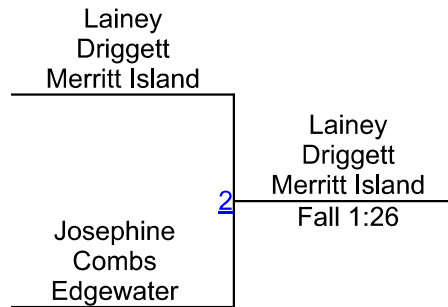

WRESTLERS

H. Proulx (Timber Creek)

D. Arvelo (Palm Bay)

C. Stephenson (Timber Creek)

G. DeFreitas (Timber Creek)

D. Arvelo (Palm Bay)
1ST

H. Proulx (Timber Creek)
2ND

G. DeFreitas (Timber Creek)
3RD

C. Stephenson (Timber Creek)
4TH

Timber Creek JV 3

Girls varsity 170-190 Mat 2

Round 1

Round 2

Round 3

L. Driggett (Merritt Island)

1ST