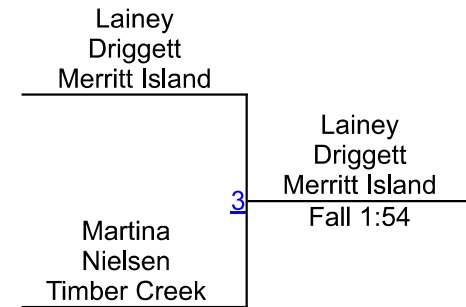

WRESTLERS

H. Proulx (Timber Creek)

D. Arvelo (Palm Bay)

C. Stephenson (Timber Creek)

G. DeFreitas (Timber Creek)

D. Arvelo (Palm Bay)
1ST

H. Proulx (Timber Creek)
2ND

G. DeFreitas (Timber Creek)
3RD

C. Stephenson (Timber Creek)
4TH

Timber Creek JV 3

Girls varsity 170-190 Mat 2

Round 1

Round 2

Round 3

L. Driggett (Merritt Island)

1ST