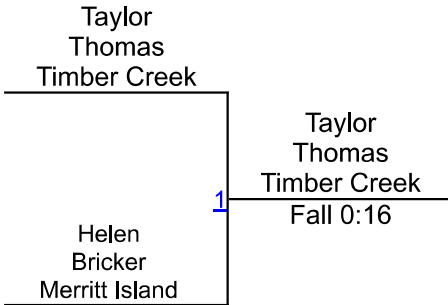

Ashleigh Franklin Merritt Island		Ashleigh Franklin Merritt Island
Caroline Brett Edgewater	6	Fall 1:30

A. Franklin (Merritt Island)
3RD

Round 4

Alyvia Gallagher Palm Bay		Alyvia Gallagher Palm Bay
Ashleigh Franklin Merritt Island	7	Fall 0:17

Misha Hamid Palm Bay		Caroline Brett Edgewater
Caroline Brett Edgewater	8	Fall 2:27

K. Rippon (Merritt Island)
4TH

Round 5

Alyvia Gallagher Palm Bay		Alyvia Gallagher Palm Bay
---------------------------------	--	---------------------------------

Ashleigh Franklin Merritt Island		Ashleigh Franklin Merritt Island
--	--	--

Timber Creek JV 3

Garagner

Round 1

Round 2

Girls varsity 120-125 Mat 2

Round 3

T. Thomas (Timber Creek)
1ST