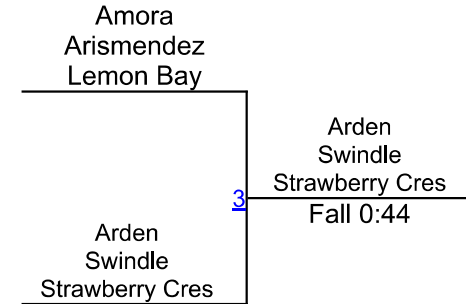

170: 1. Grace Leota (Hernando); 2. Mariah Earl (Hernando)

190: 1. Reilly Branca (Clearwater); 2. Soraya Castillo (Nature Coast)

Brackets provided by TrackWrestling.

Rankings are brought to you by
KabraWrestling.com

Susan Duval Girls Bash

Girls 105
Mat 1 Blue

Round 1

Round 2

Round 3

S. Valle (Hernando High)
1ST

G. Walczak (Springstead)
2ND

P. Browning (Springstead)
3RD

Susan Duval Girls Bash

Girls 110
Mat 1 Blue
Round 3

Round 1

Round 2

A. Swindle (Strawberry Crest)

1ST

V. Price (Weeki Wachee)

2ND