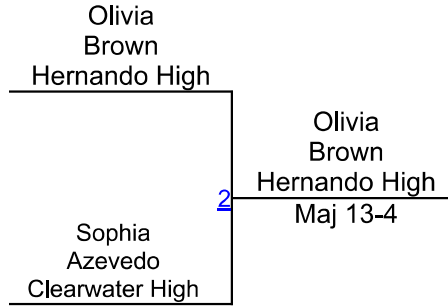

Susan Duval Girls Bash

Gilrs! 145
Mat 1 Blue
Round 3

Round 1

Round 2

O. Brown (Hernando High)
1ST

S. Azevedo (Clearwater High)
2ND

R. Queene (Sanford Seminole High Sch)
3RD

Susan Duval Girls Bash