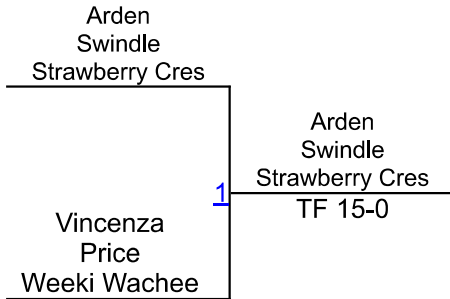

170: 1. Grace Leota (Hernando); 2. Mariah Earl (Hernando)

190: 1. Reilly Branca (Clearwater); 2. Soraya Castillo (Nature Coast)

Brackets provided by TrackWrestling.

Rankings are brought to you by
KabraWrestling.com

Susan Duval Girls Bash

Girls 105
Mat 1 Blue

Round 1

Round 2

Round 3

S. Valle (Hernando High)
1ST

G. Walczak (Springstead)
2ND

P. Browning (Springstead)
3RD

Susan Duval Girls Bash

Girls 110
Mat 1 Blue
Round 3

Round 1

Round 2

A. Swindle (Strawberry Crest)

1ST

V. Price (Weeki Wachee)

2ND