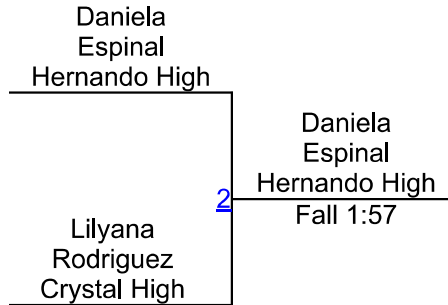

J. Serrano		J. Serrano
E. Rice	15	Fall 0:51

Susan Duval Girls Bash

GilrsI 125 Mat 2 White

Round 1

Round 2

Round 3

D. Espinal (Hernando High)
1ST

L. Rodriguez (Crystal High)
2ND