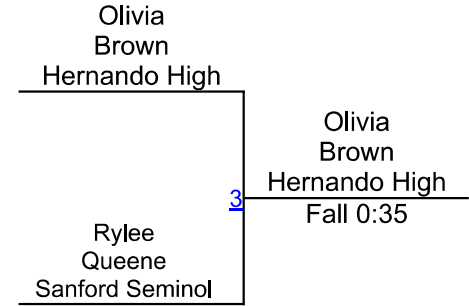

Susan Duval Girls Bash

Gilrs! 145
Mat 1 Blue
Round 3

Round 1

Round 2

O. Brown (Hernando High)
1ST

S. Azevedo (Clearwater High)
2ND

R. Queene (Sanford Seminole High Sch)
3RD

Susan Duval Girls Bash