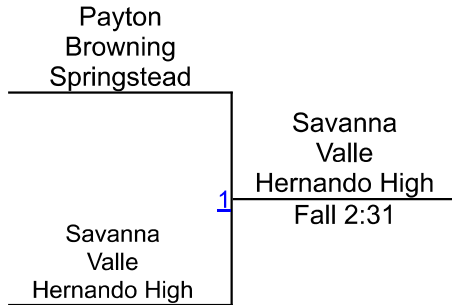

Susan Duval Girls Bash

Girls 105
Mat 1 Blue

Round 1