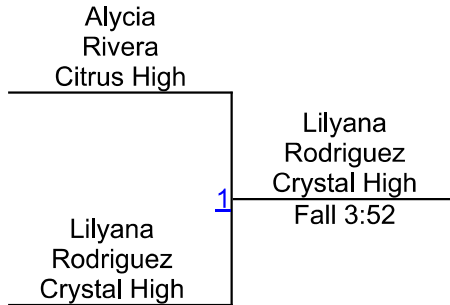

Susan Duval Girls Bash

GilrsI 125 Mat 2 White

Round 1