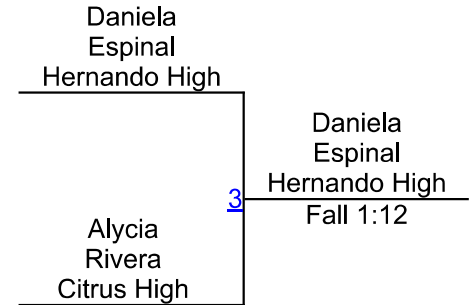

J. Serrano		J. Serrano
E. Rice	15	Fall 0:51

Susan Duval Girls Bash

GilrsI 125 Mat 2 White

Round 1

Round 2

Round 3

D. Espinal (Hernando High)
1ST

L. Rodriguez (Crystal High)
2ND