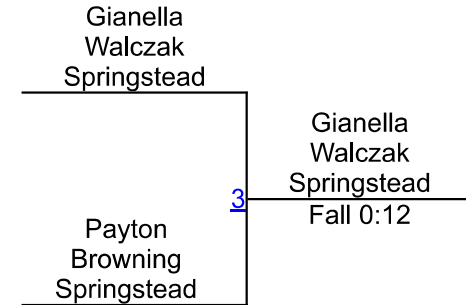

170: 1. Grace Leota (Hernando); 2. Mariah Earl (Hernando)

190: 1. Reilly Branca (Clearwater); 2. Soraya Castillo (Nature Coast)

Brackets provided by TrackWrestling.

Rankings are brought to you by
KabraWrestling.com

Susan Duval Girls Bash

Girls 105
Mat 1 Blue

Round 1

Round 2

Round 3

S. Valle (Hernando High)
1ST

G. Walczak (Springstead)
2ND

P. Browning (Springstead)
3RD

Susan Duval Girls Bash

Girls 110
Mat 1 Blue
Round 3

Round 1

Round 2

A. Swindle (Strawberry Crest)

1ST

V. Price (Weeki Wachee)

2ND