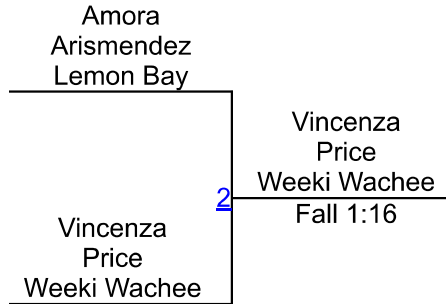

170: 1. Grace Leota (Hernando); 2. Mariah Earl (Hernando)

190: 1. Reilly Branca (Clearwater); 2. Soraya Castillo (Nature Coast)

Brackets provided by TrackWrestling.

Rankings are brought to you by
KabraWrestling.com

Susan Duval Girls Bash

Girls 105
Mat 1 Blue

Round 1

Round 2

Round 3

S. Valle (Hernando High)
1ST

G. Walczak (Springstead)
2ND

P. Browning (Springstead)
3RD

Susan Duval Girls Bash

Girls 110
Mat 1 Blue
Round 3

Round 1

Round 2

A. Swindle (Strawberry Crest)

1ST

V. Price (Weeki Wachee)

2ND