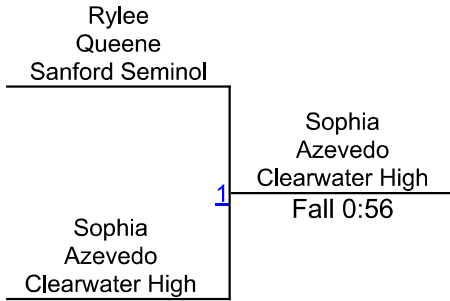

Susan Duval Girls Bash

Gilrs! 145
Mat 1 Blue
Round 3

Round 1

Round 2

O. Brown (Hernando High)
1ST

S. Azevedo (Clearwater High)
2ND

R. Queene (Sanford Seminole High Sch)
3RD

Susan Duval Girls Bash