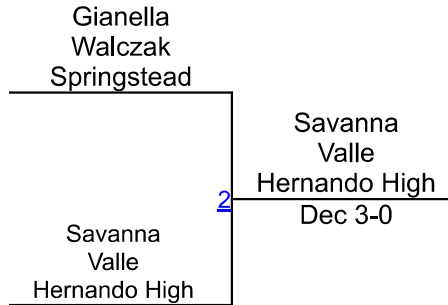

Susan Duval Girls Bash

Girls 105
Mat 1 Blue

Round 1

Round 2

Round 3

S. Valle (Hernando High)
1ST

G. Walczak (Springstead)
2ND

P. Browning (Springstead)
3RD