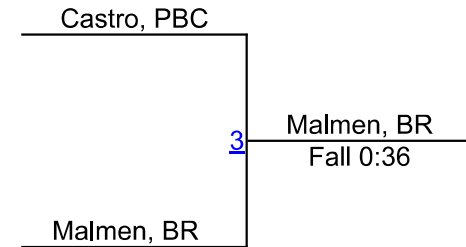

2021 Santaluces Holiday Tournament

220

2021 Santaluces Holiday Tournament

285

2021 Santaluces Holiday Tournament

Girls JV 110

Round 1

Round 2

Round 3

WRESTLERS

Sophie Malmén, BR, 2-0, 10

Kayleen Moreno, CLEW, 1-1, 11

Christin Castro, PBC, 0-2, 10

Sophie Malmén, BR, 2-0, 10

1ST

Kayleen Moreno, CLEW, 1-1, 11