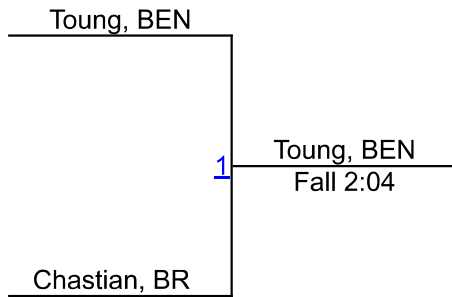

Williams, PBG	
6	Williams, PBG
	Fall 0:21
Lennihan, SR	

Olivia Lennihan, SR, 2-2, 10
3RD

Round 4

DeLaOsa, PBC	
7	Williams, PBG
	Fall 1:23
Williams, PBG	

Garcia, CLEW	
8	Lennihan, SR
	Fall 0:45
Lennihan, SR	

Esmerald Garcia, CLEW, 1-3, 10
4TH

Round 5

DeLaOsa, PBC	
9	DeLaOsa, PBC
	Fall 0:09
Garcia, CLEW	

Williams, PBG	
10	Williams, PBG
	Fall 0:43
Orocofsky, SUN	

Alexa Orocofsky, SUN, 0-4, 12
5TH

2021 Santaluces Holiday Tournament

Girls JV 145

Round 1

Round 2

Round 3

Teresa Toung, BEN, 2-0, 12
1ST

Mary Chastian, BR, 0-2, 9
2ND

2021 Santaluces Holiday Tournament

Girls JV 190