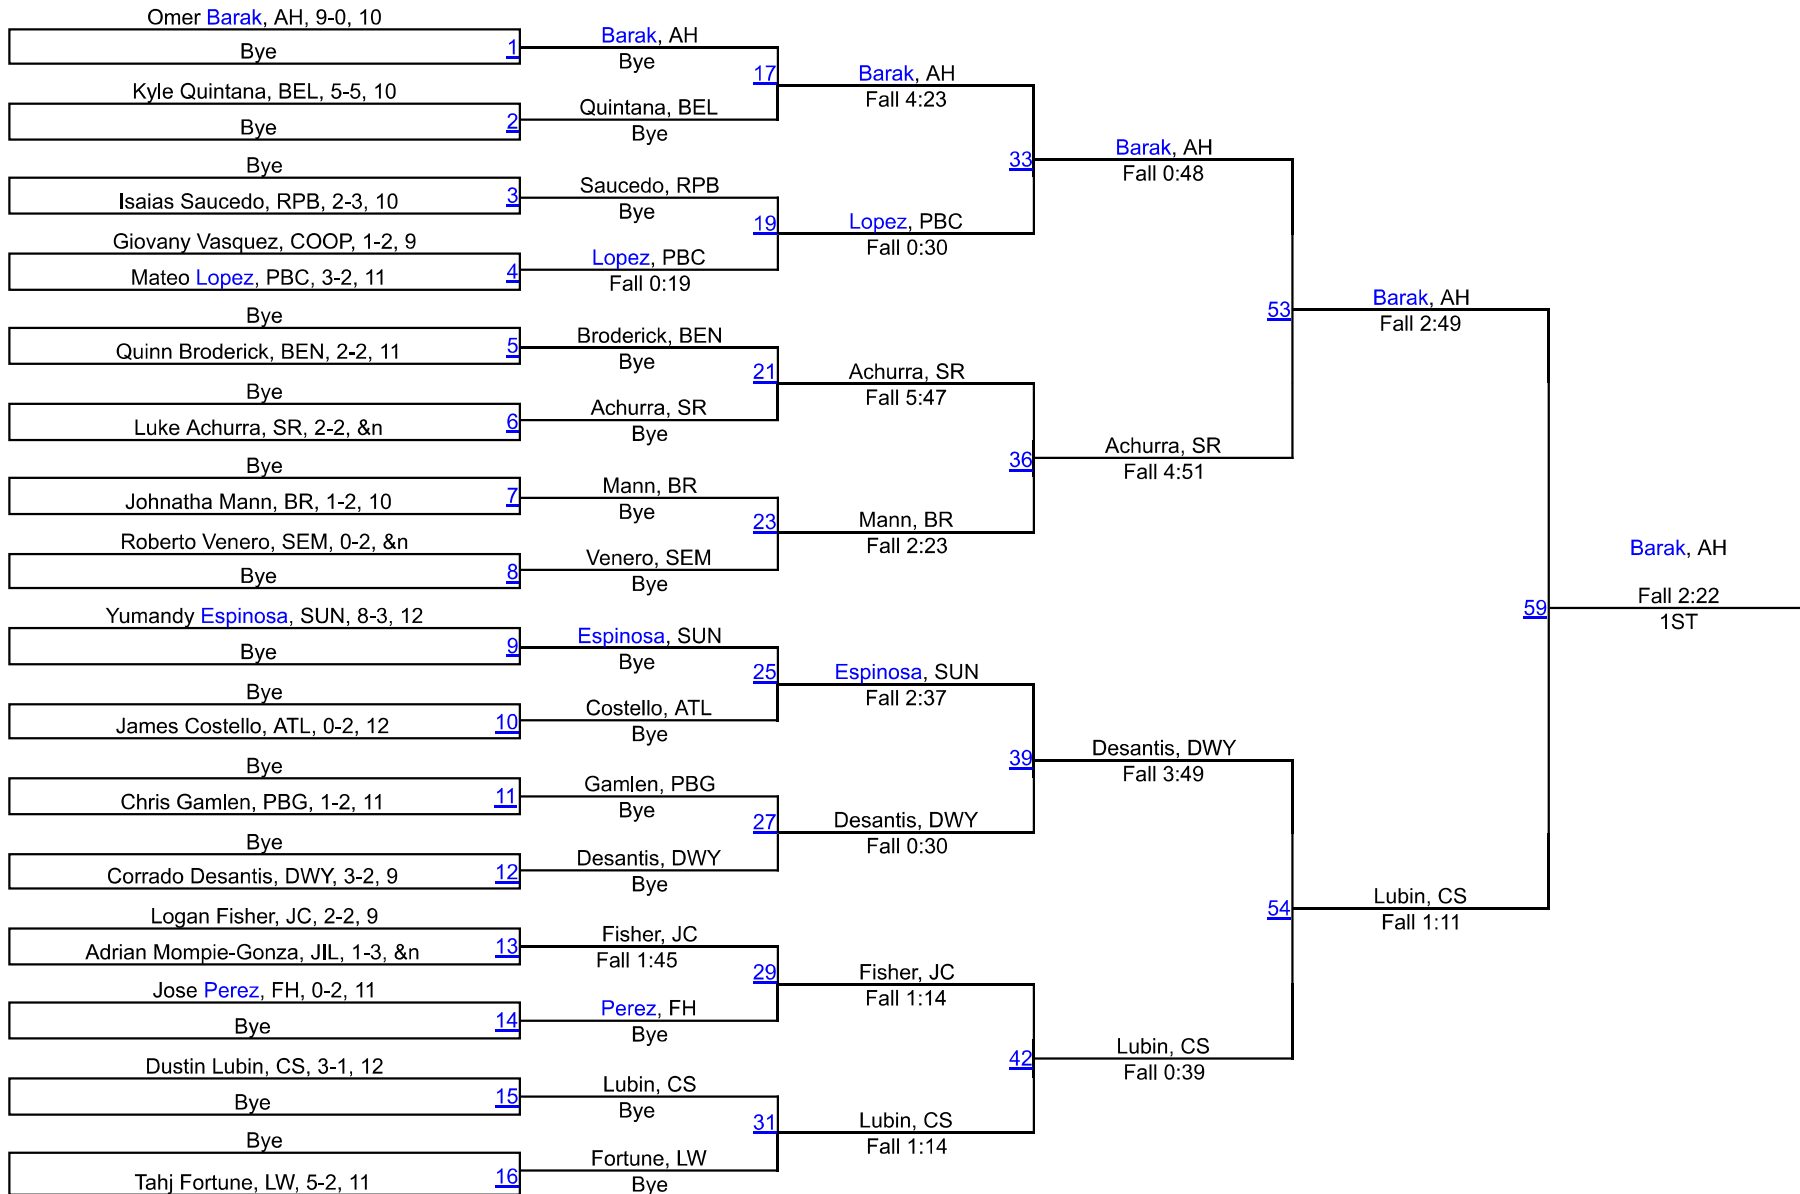

2021 Santaluces Holiday Tournament

132

2021 Santaluces Holiday Tournament

138

2021 Santaluces Holiday Tournament

145

2021 Santaluces Holiday Tournament

152

2021 Santaluces Holiday Tournament

160

2021 Santaluces Holiday Tournament

170

2021 Santaluces Holiday Tournament

182

2021 Santaluces Holiday Tournament

195