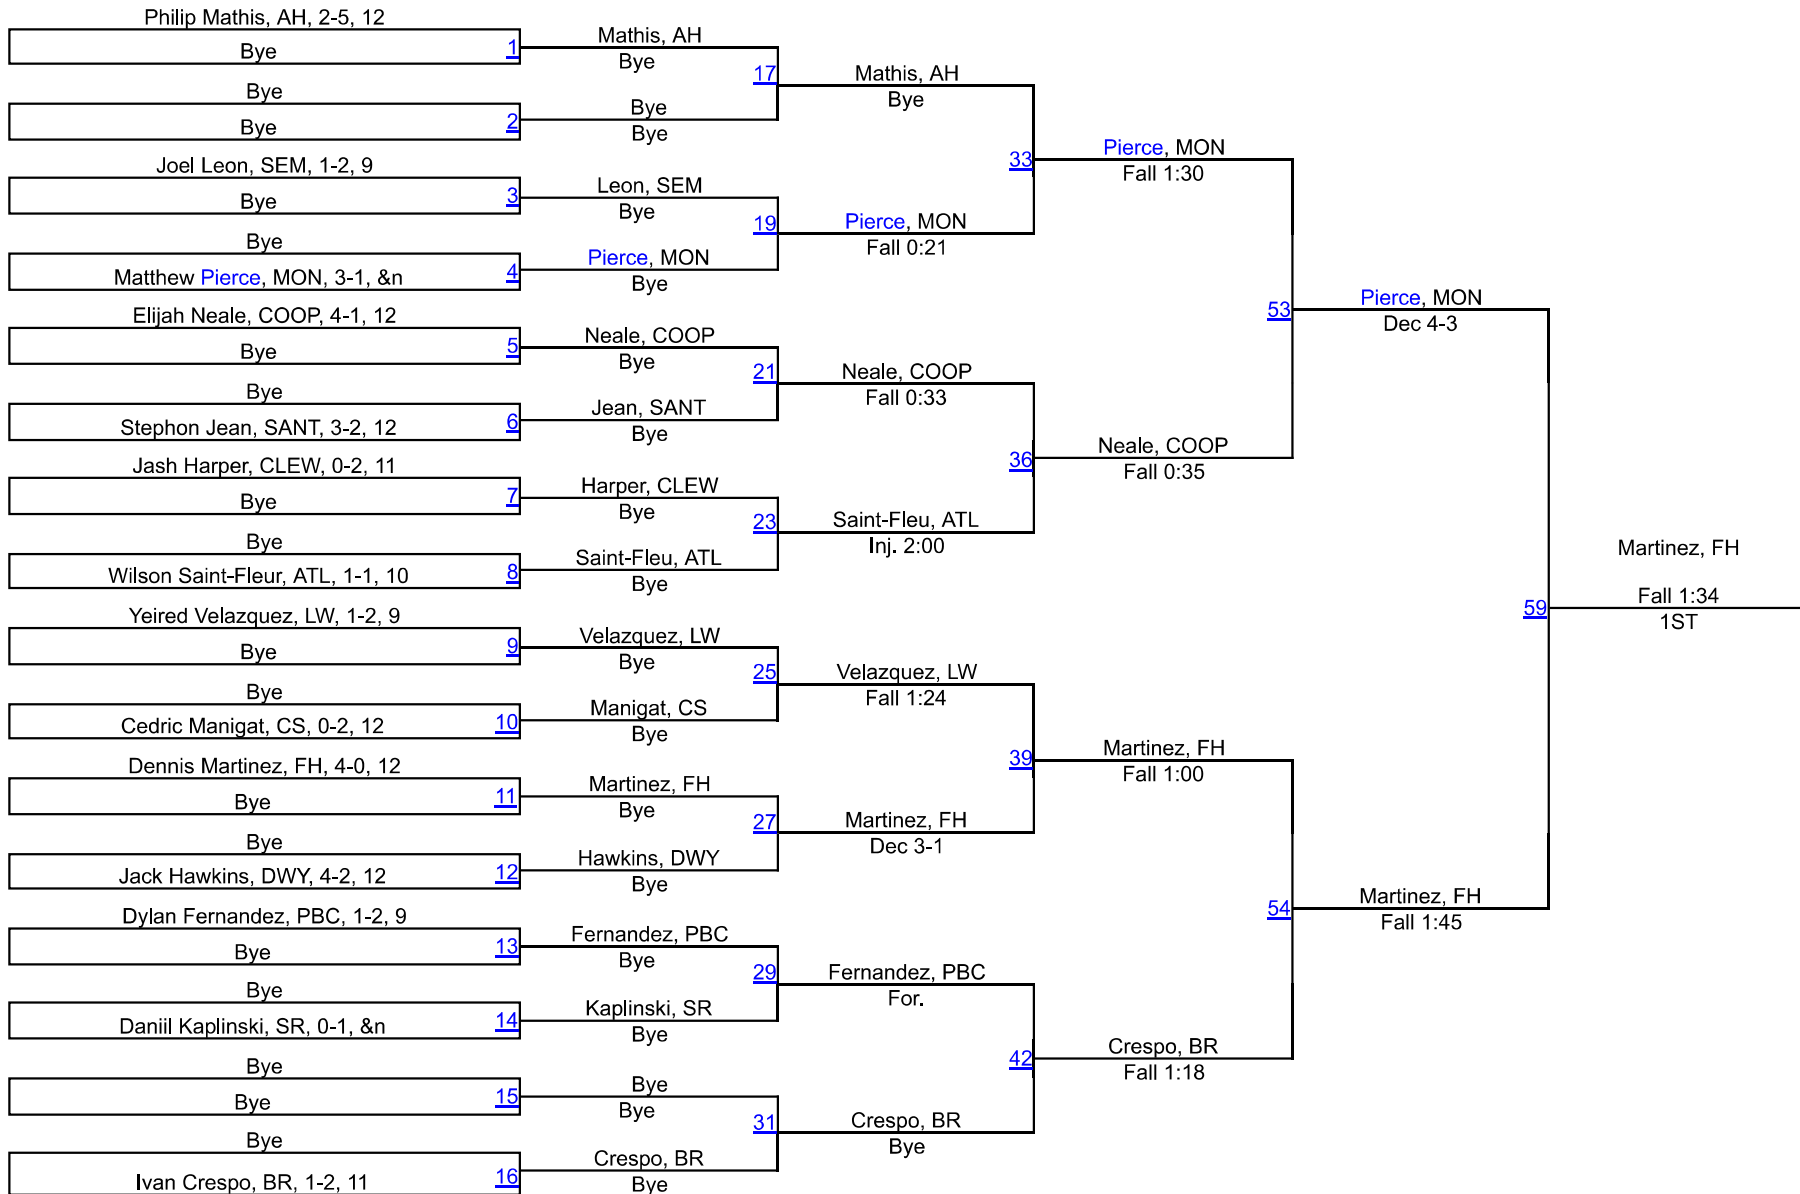

2021 Santaluces Holiday Tournament

220

2021 Santaluces Holiday Tournament

285

2021 Santaluces Holiday Tournament

Girls JV 110

Round 1

Round 2