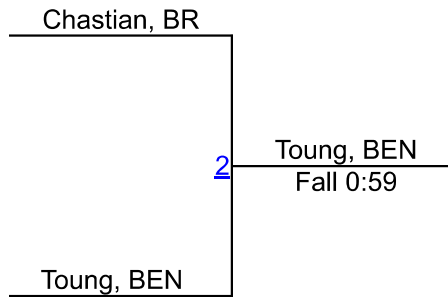

Williams, PBG	
6	Williams, PBG
	Fall 0:21
Lennihan, SR	

Olivia Lennihan, SR, 2-2, 10
3RD

Round 4

DeLaOsa, PBC	
7	Williams, PBG
	Fall 1:23
Williams, PBG	

Garcia, CLEW	
8	Lennihan, SR
	Fall 0:45
Lennihan, SR	

Esmerald Garcia, CLEW, 1-3, 10
4TH

Round 5

DeLaOsa, PBC	
9	DeLaOsa, PBC
	Fall 0:09
Garcia, CLEW	

Williams, PBG	
10	Williams, PBG
	Fall 0:43
Orocofsky, SUN	

Alexa Orocofsky, SUN, 0-4, 12
5TH

2021 Santaluces Holiday Tournament

Girls JV 145

Round 1

Round 2

Round 3

Teresa Toung, BEN, 2-0, 12
1ST

Mary Chastian, BR, 0-2, 9
2ND

2021 Santaluces Holiday Tournament

Girls JV 190