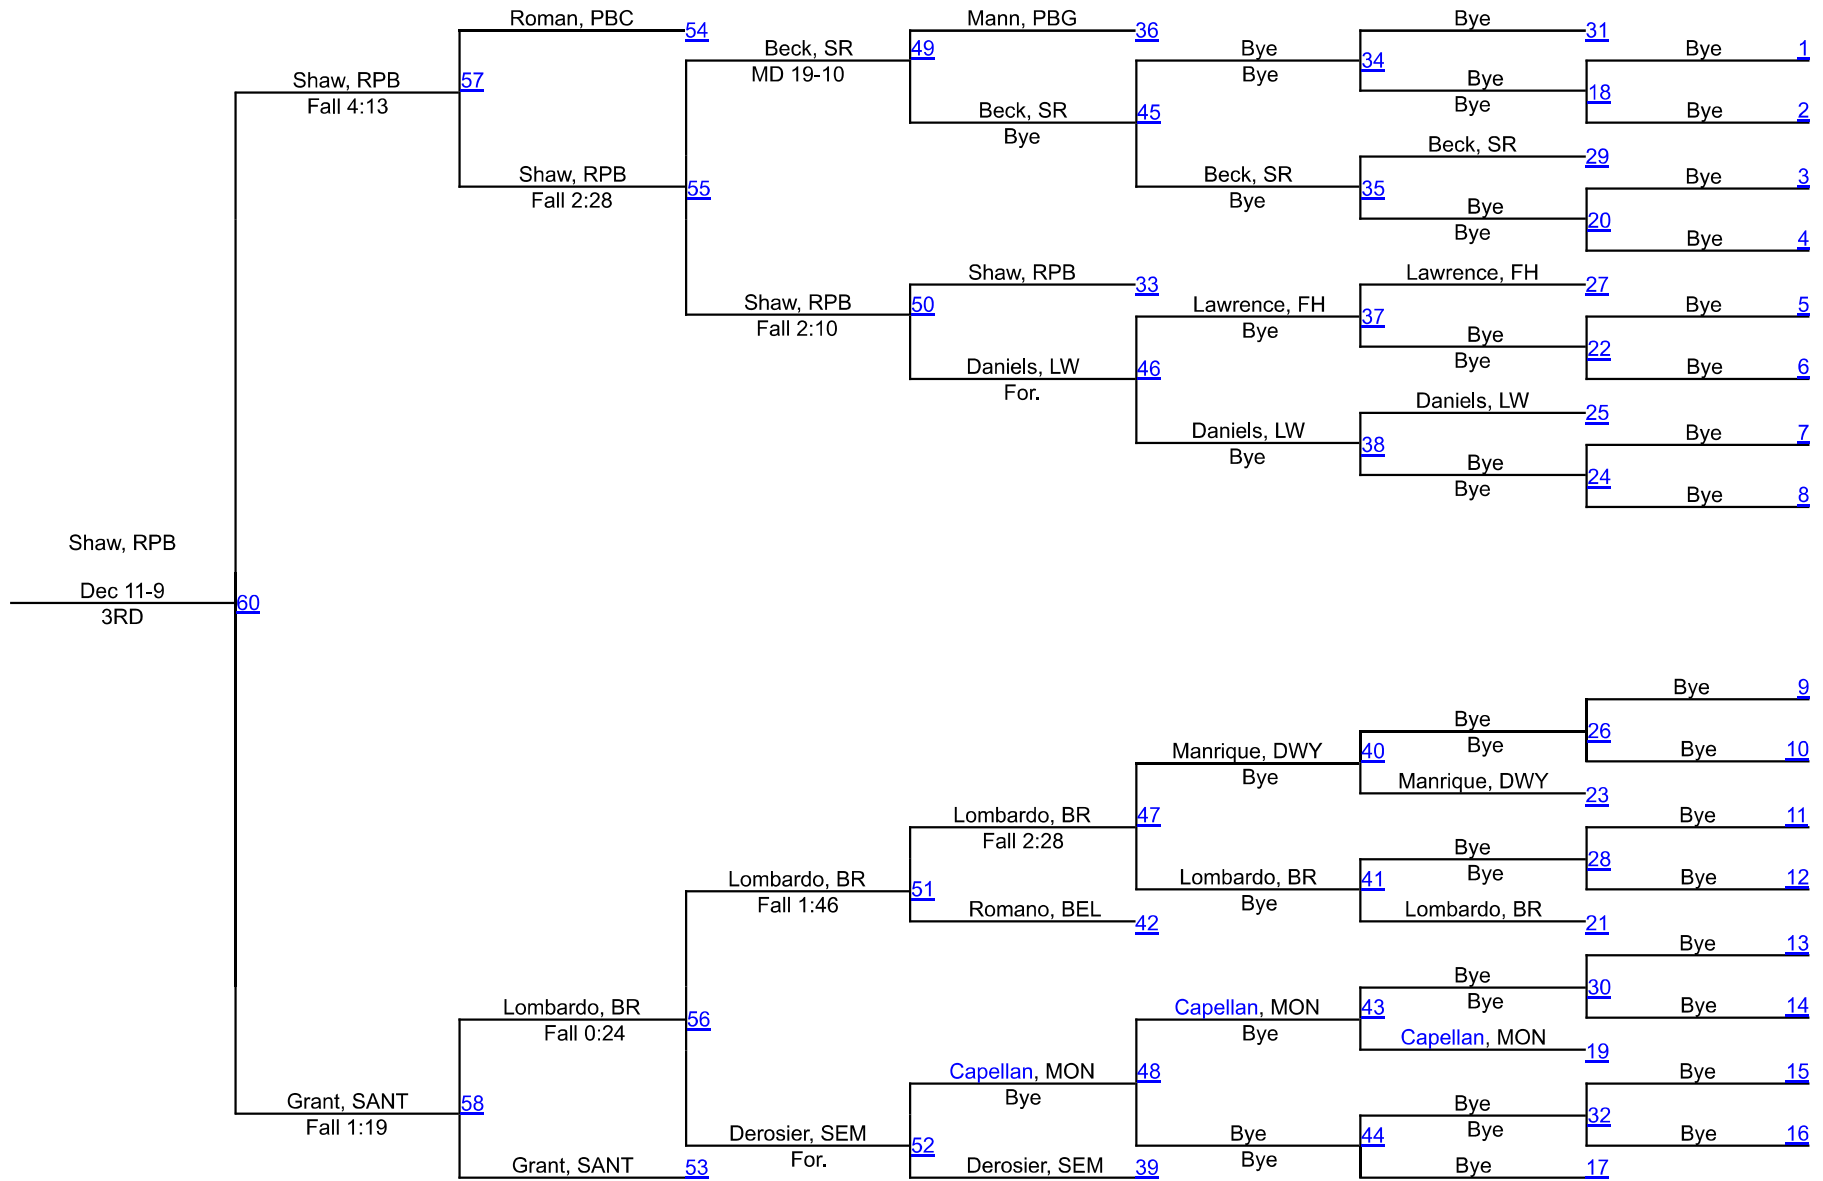

2021 Santaluces Holiday Tournament

160

2021 Santaluces Holiday Tournament

170

2021 Santaluces Holiday Tournament

182

2021 Santaluces Holiday Tournament

195

2021 Santaluces Holiday Tournament

220

2021 Santaluces Holiday Tournament

285

2021 Santaluces Holiday Tournament

Girls JV 110

Round 1

Round 2