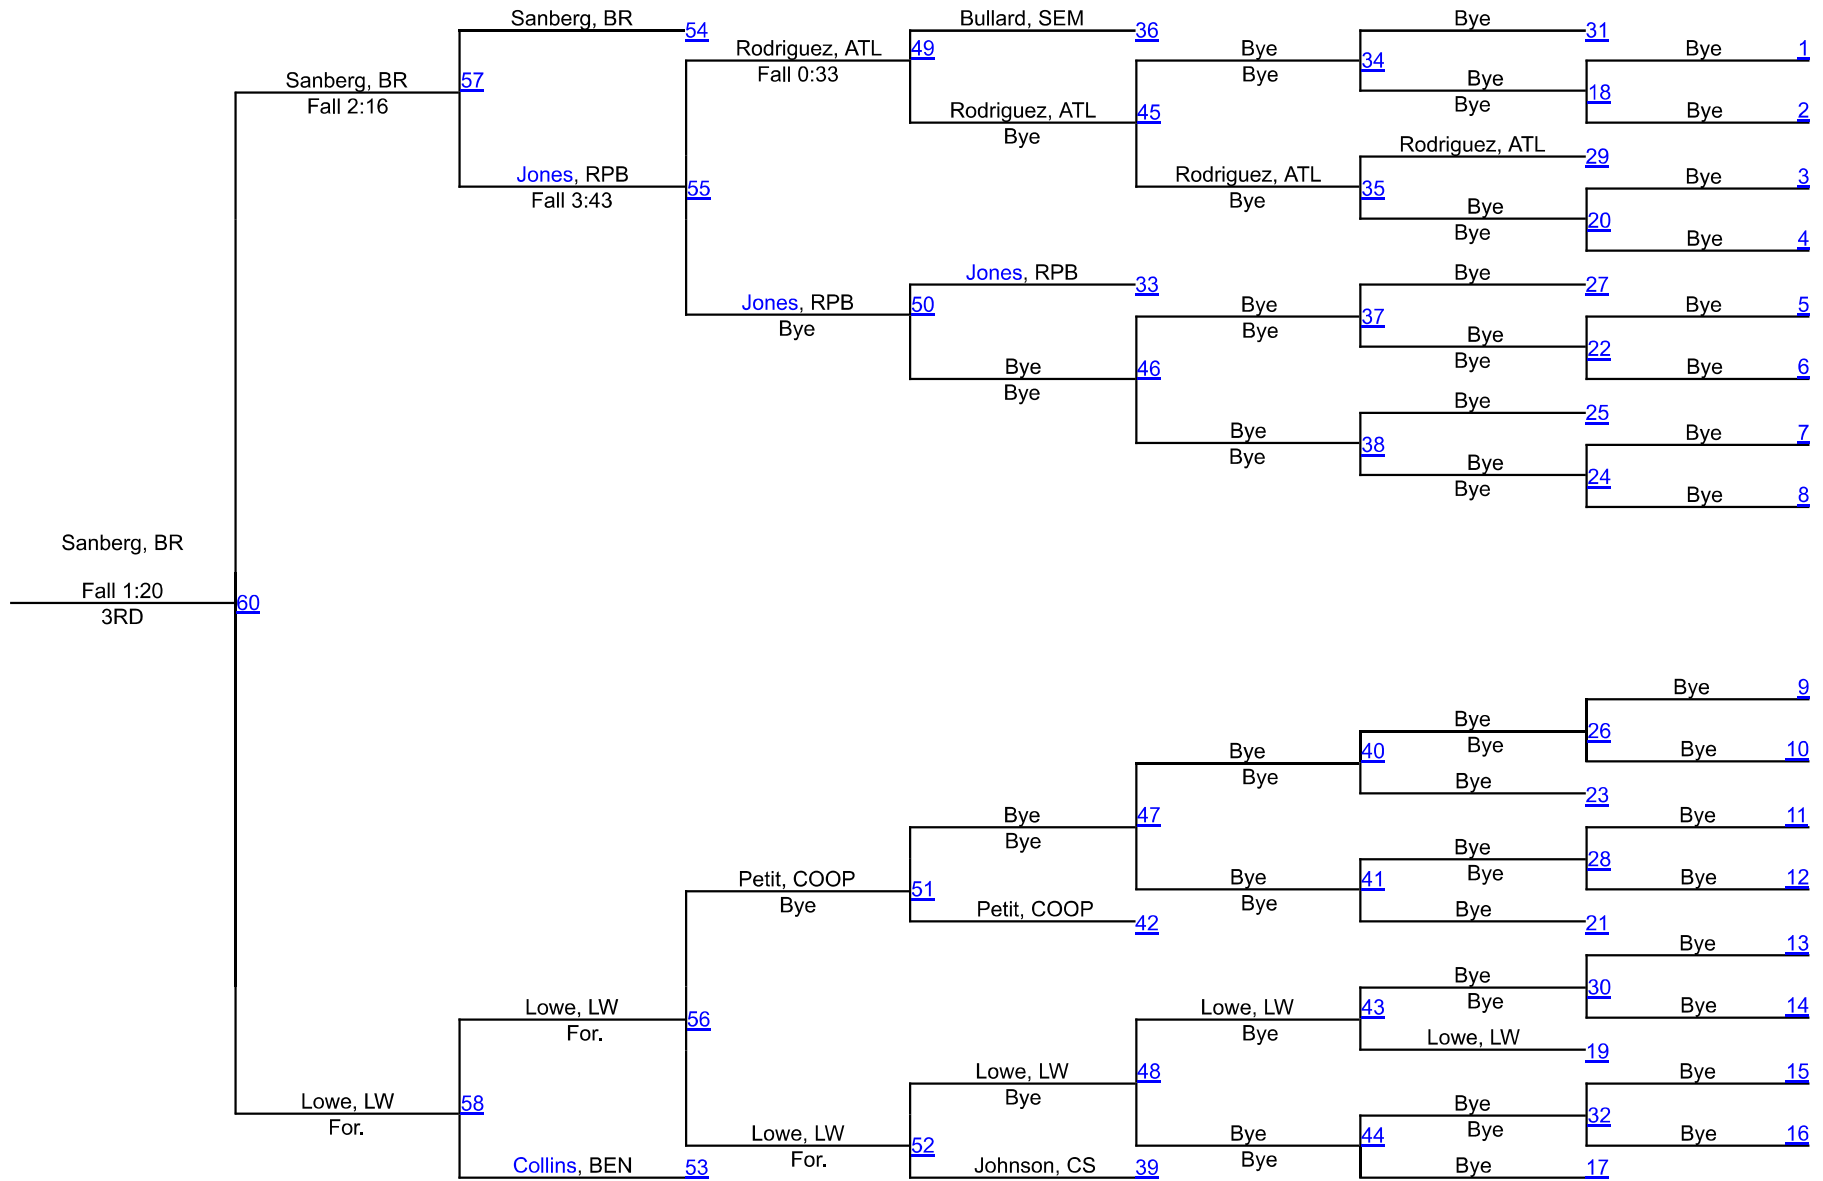

2021 Santaluces Holiday Tournament

160

2021 Santaluces Holiday Tournament

170

2021 Santaluces Holiday Tournament

182

2021 Santaluces Holiday Tournament

195

2021 Santaluces Holiday Tournament

220

2021 Santaluces Holiday Tournament

285

2021 Santaluces Holiday Tournament

Girls JV 110

Round 1

Round 2