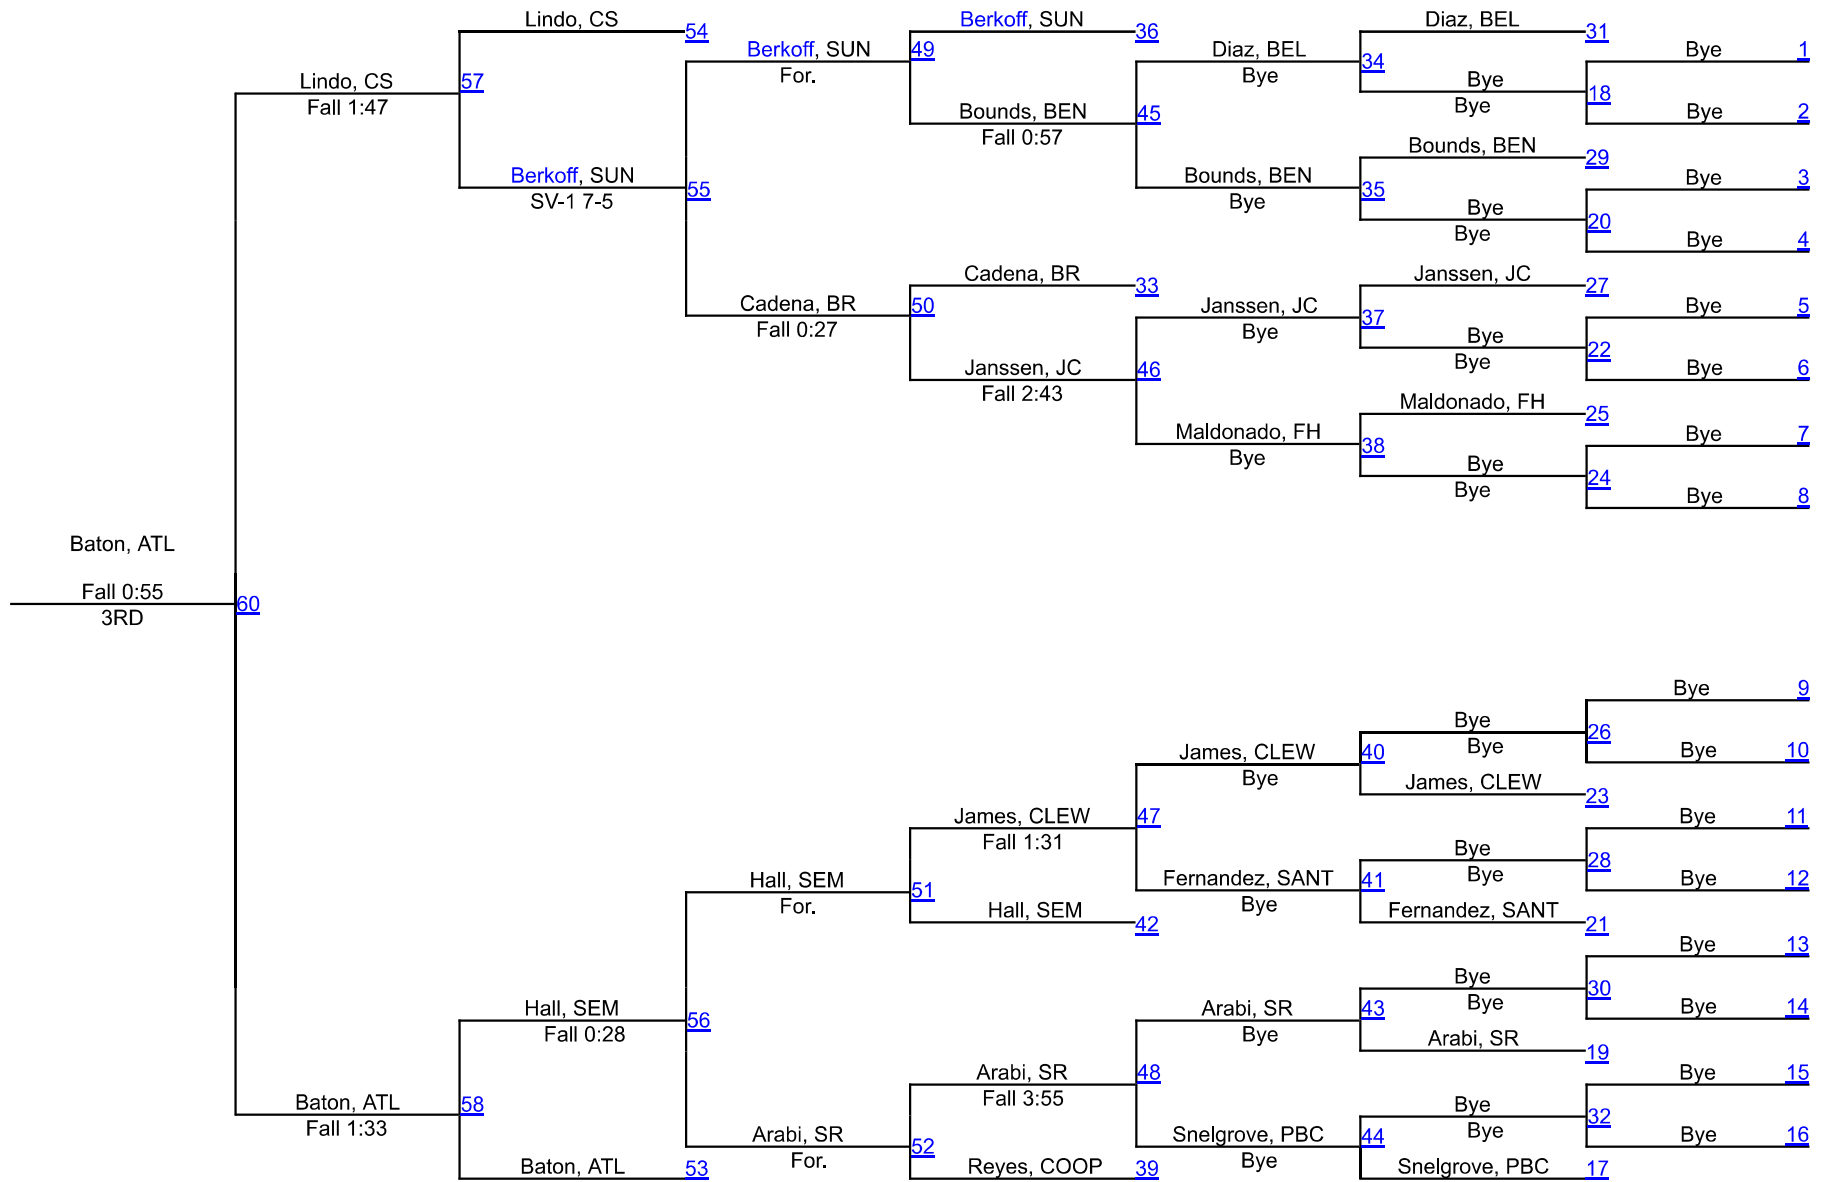

2021 Santaluces Holiday Tournament

160

2021 Santaluces Holiday Tournament

170

2021 Santaluces Holiday Tournament

182

2021 Santaluces Holiday Tournament

195

2021 Santaluces Holiday Tournament

220

2021 Santaluces Holiday Tournament

285

2021 Santaluces Holiday Tournament

Girls JV 110

Round 1

Round 2