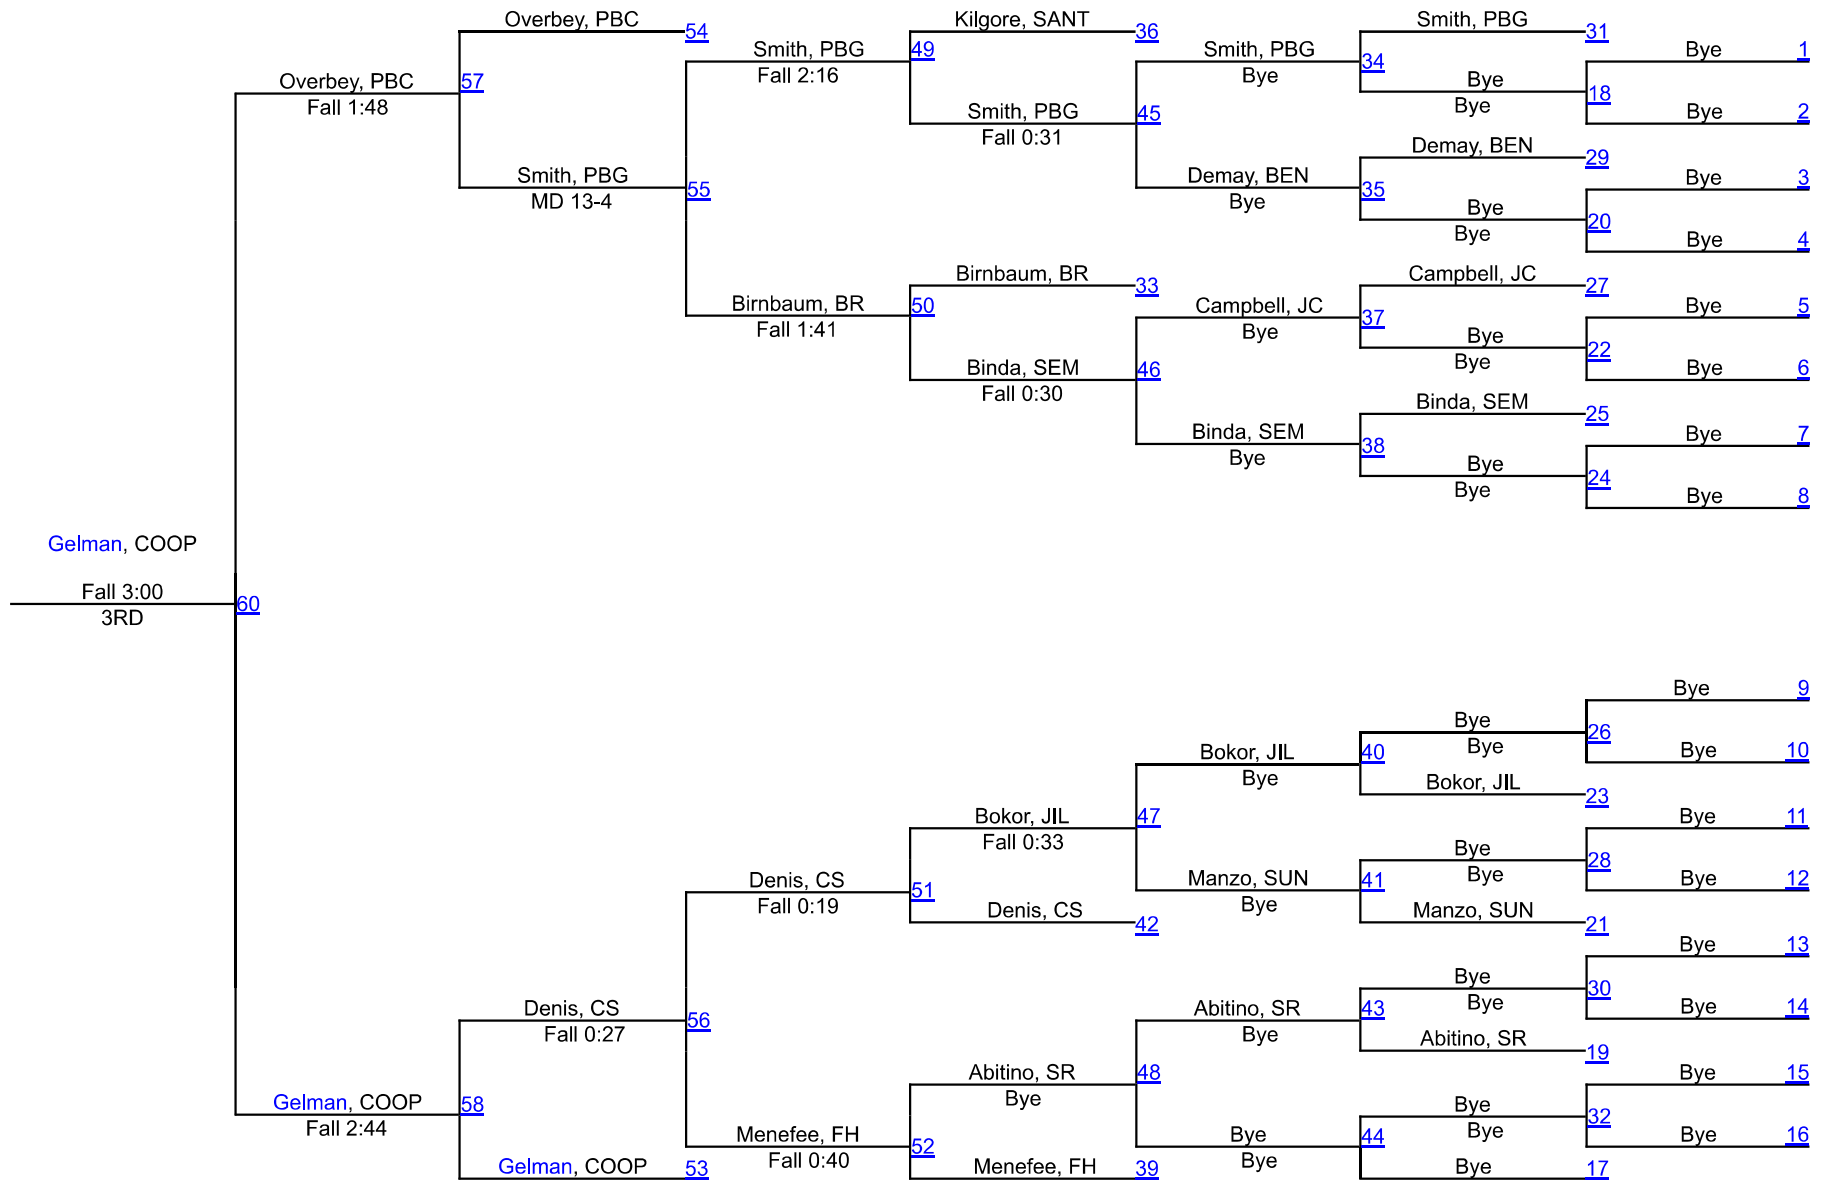

2021 Santaluces Holiday Tournament

160

2021 Santaluces Holiday Tournament

170

2021 Santaluces Holiday Tournament

182

2021 Santaluces Holiday Tournament

195

2021 Santaluces Holiday Tournament

220

2021 Santaluces Holiday Tournament

285

2021 Santaluces Holiday Tournament

Girls JV 110

Round 1

Round 2