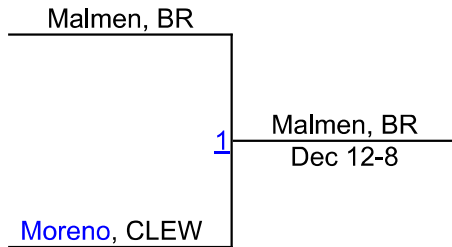

2021 Santaluces Holiday Tournament

160

2021 Santaluces Holiday Tournament

170

2021 Santaluces Holiday Tournament

182

2021 Santaluces Holiday Tournament

195

2021 Santaluces Holiday Tournament

220

2021 Santaluces Holiday Tournament

285

2021 Santaluces Holiday Tournament

Girls JV 110

Round 1

Round 2

Round 3

WRESTLERS

Sophie Malmén, BR, 2-0, 10

Kayleen Moreno, CLEW, 1-1, 11

Christin Castro, PBC, 0-2, 10

Sophie Malmén, BR, 2-0, 10

1ST

Kayleen Moreno, CLEW, 1-1, 11