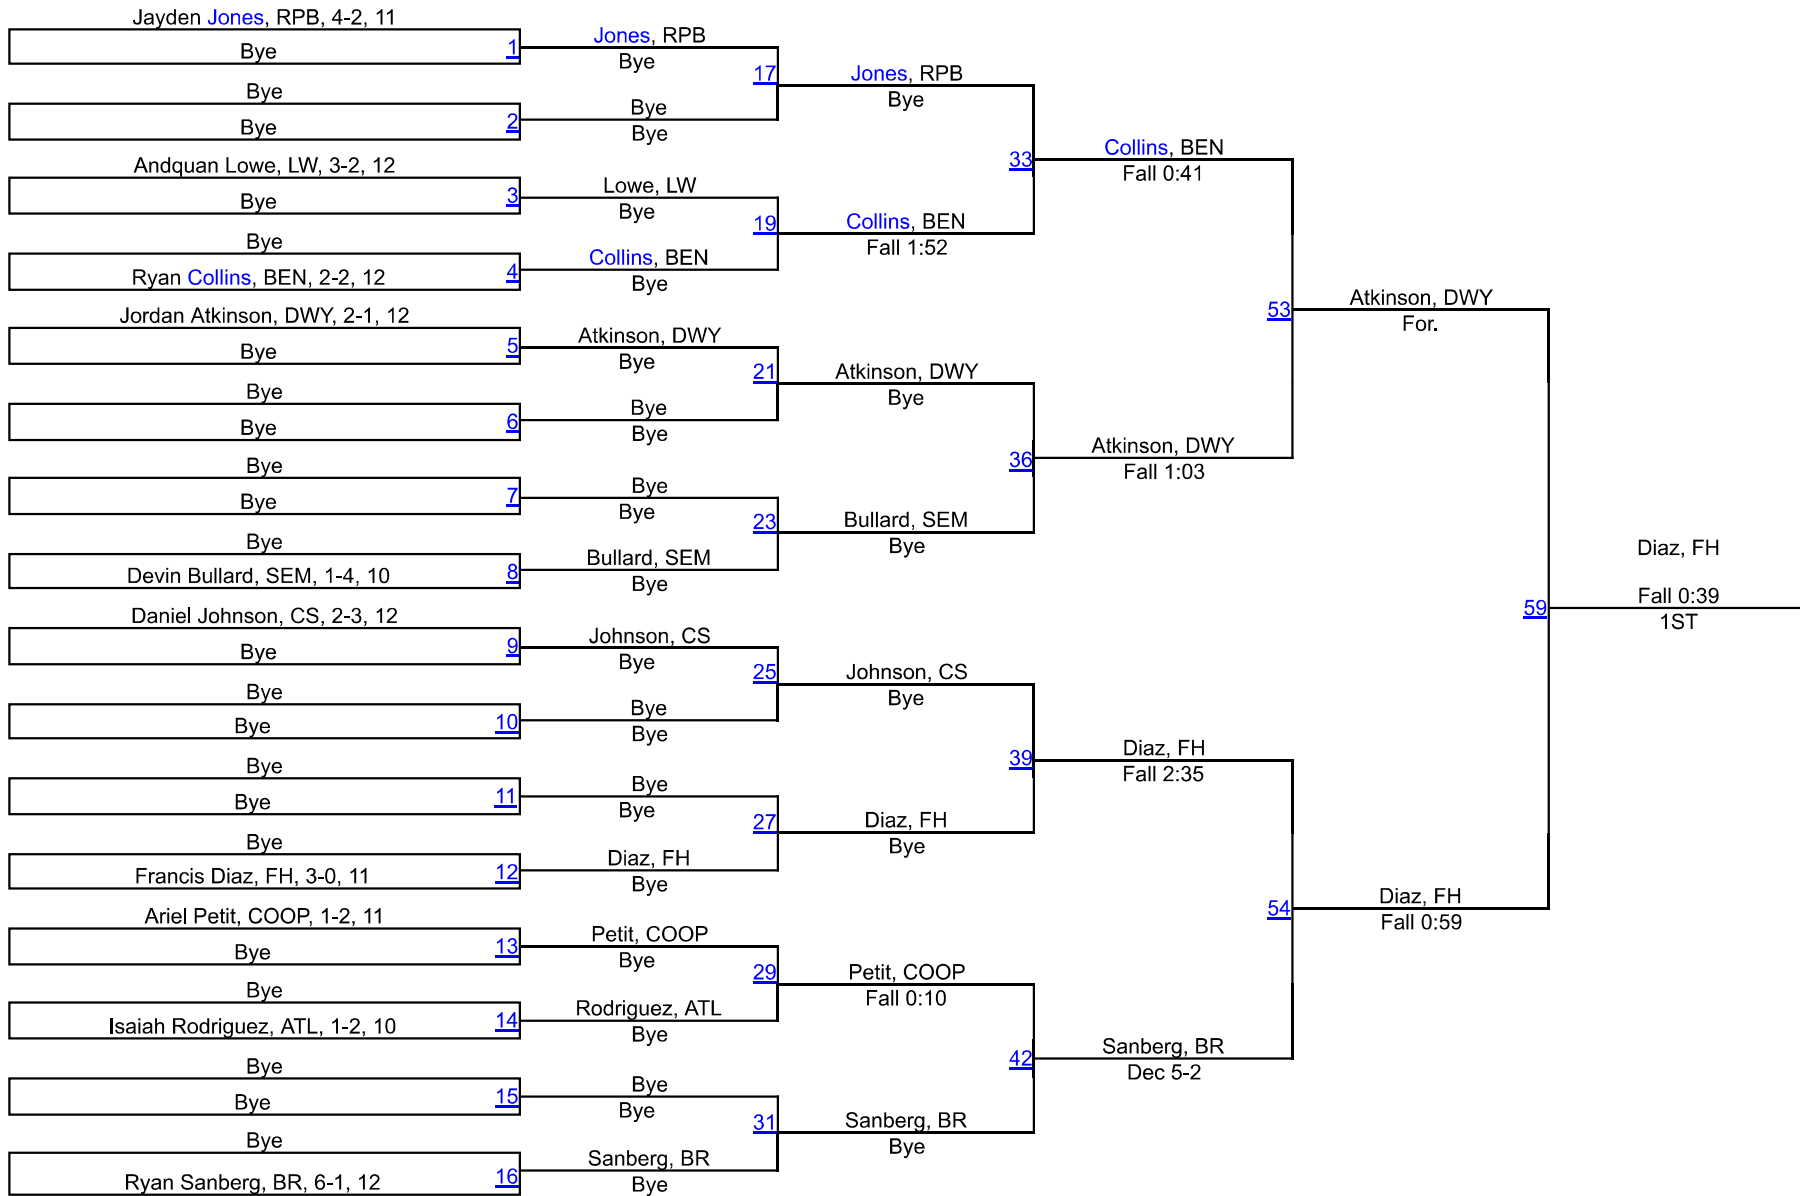

2021 Santaluces Holiday Tournament

160

2021 Santaluces Holiday Tournament

170

2021 Santaluces Holiday Tournament

182

2021 Santaluces Holiday Tournament

195