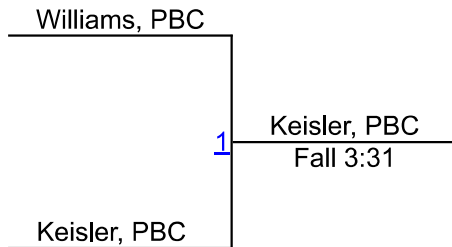

2021 Santaluces Holiday Tournament

Girls JV 190

Round 1