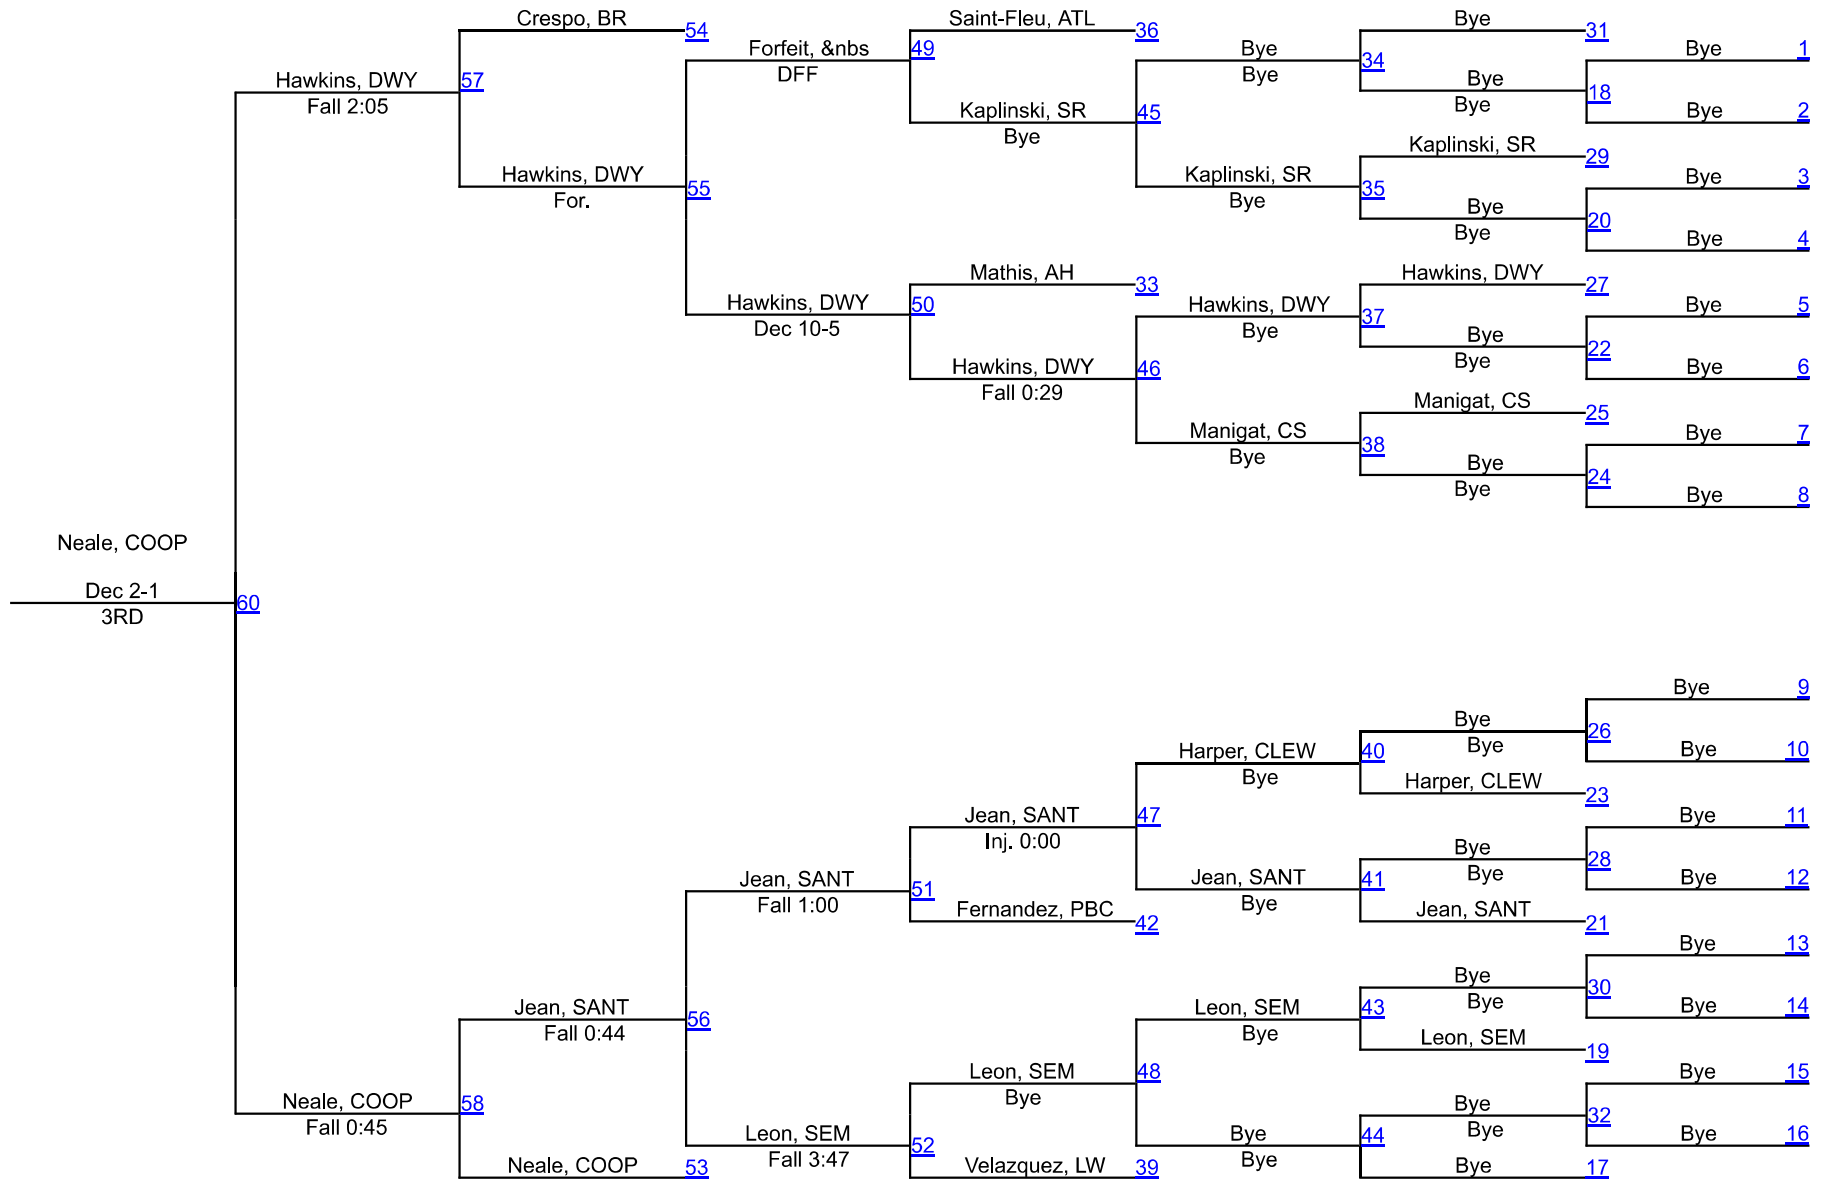

2021 Santaluces Holiday Tournament

220

2021 Santaluces Holiday Tournament

285

2021 Santaluces Holiday Tournament

Girls JV 110

Round 1

Round 2