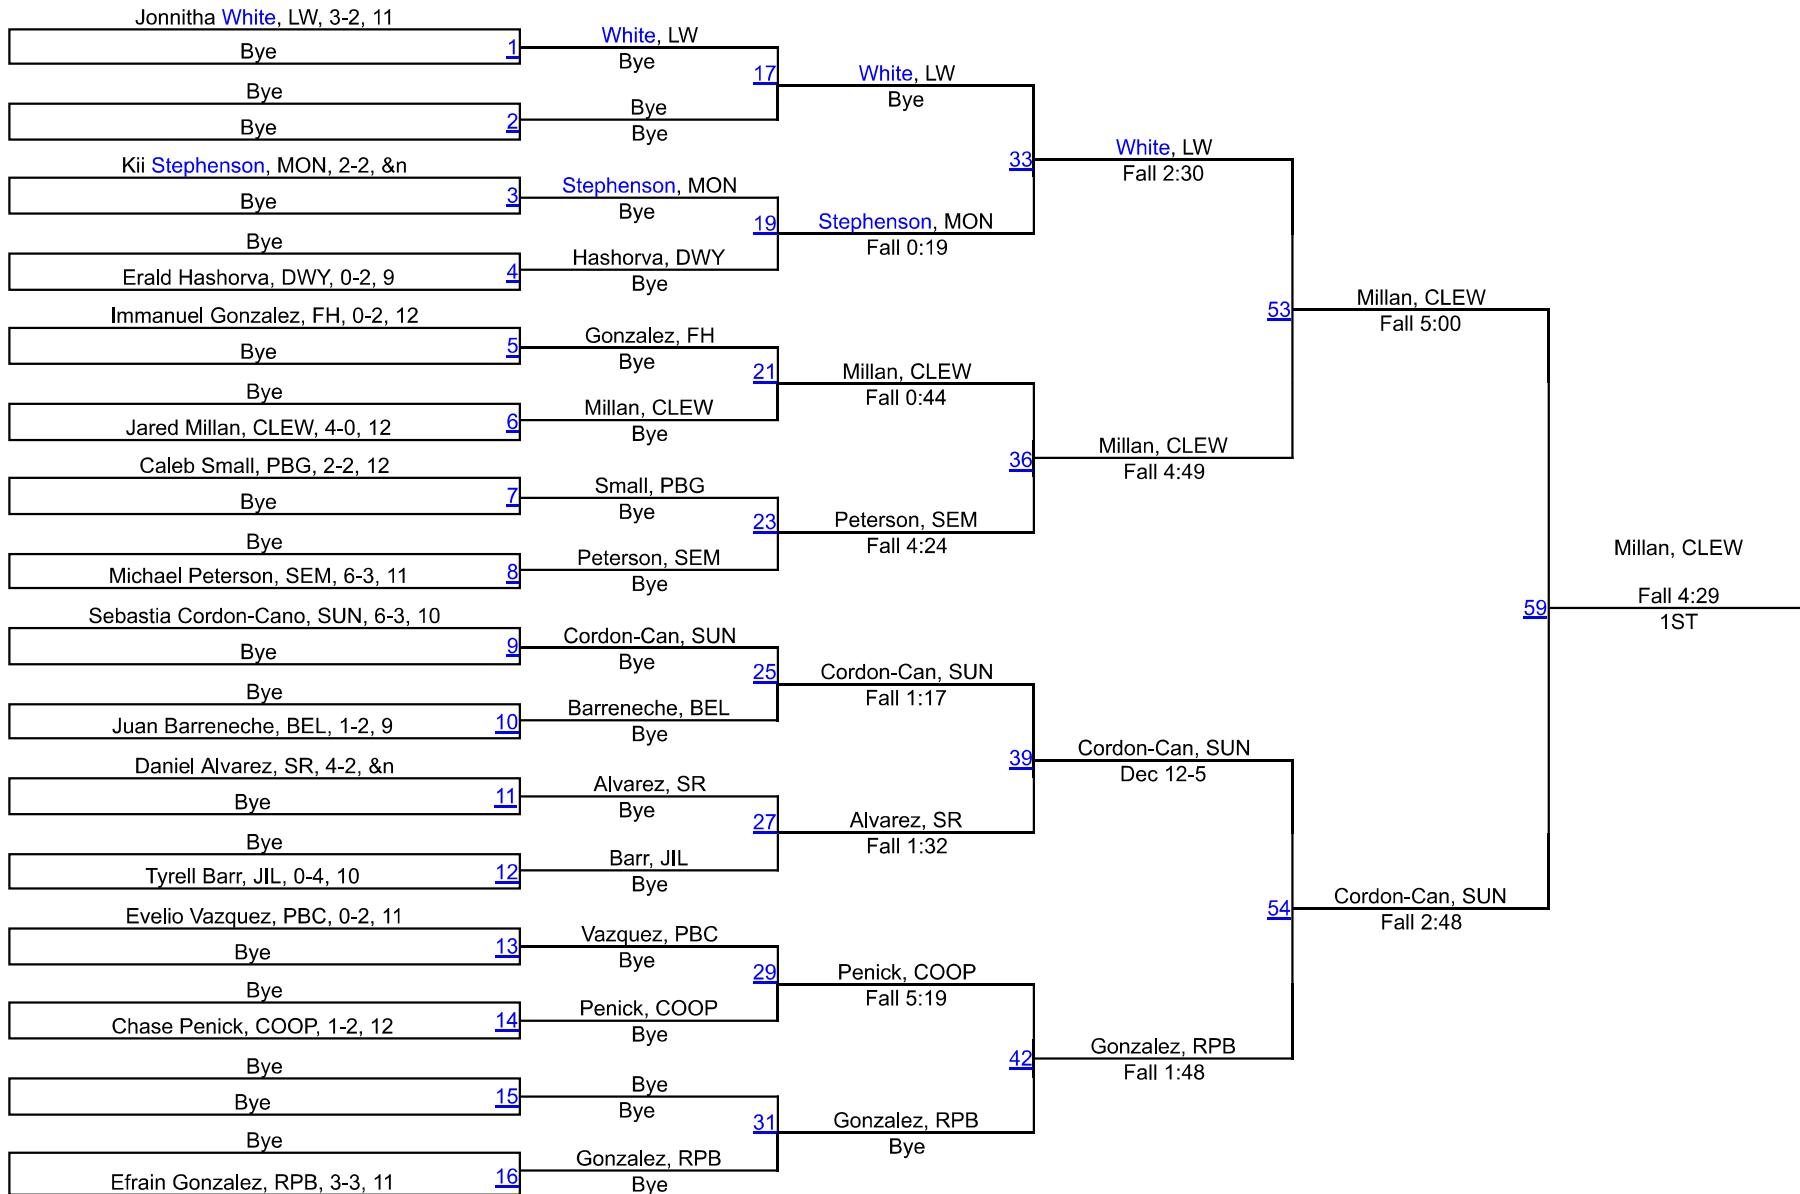

2021 Santaluces Holiday Tournament

132

2021 Santaluces Holiday Tournament

138

2021 Santaluces Holiday Tournament

145

2021 Santaluces Holiday Tournament

152

2021 Santaluces Holiday Tournament

160

2021 Santaluces Holiday Tournament

170

2021 Santaluces Holiday Tournament

182

2021 Santaluces Holiday Tournament

195