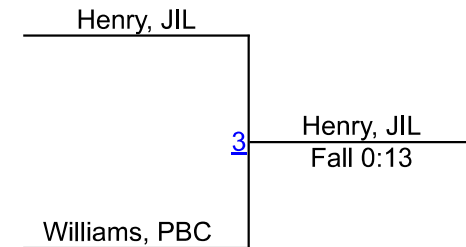

Round 3

WRESTLERS

Delaney Williams, PBC, 0-2, 9

Kailey Keisler, PBC, 1-1, 12

Tyfia Henry, JIL, 2-2, 12

Tyfia Henry, JIL, 2-2, 12

1ST

Kailey Keisler, PBC, 1-1, 12

2ND

Delaney Williams, PBC, 0-2, 9

3RD