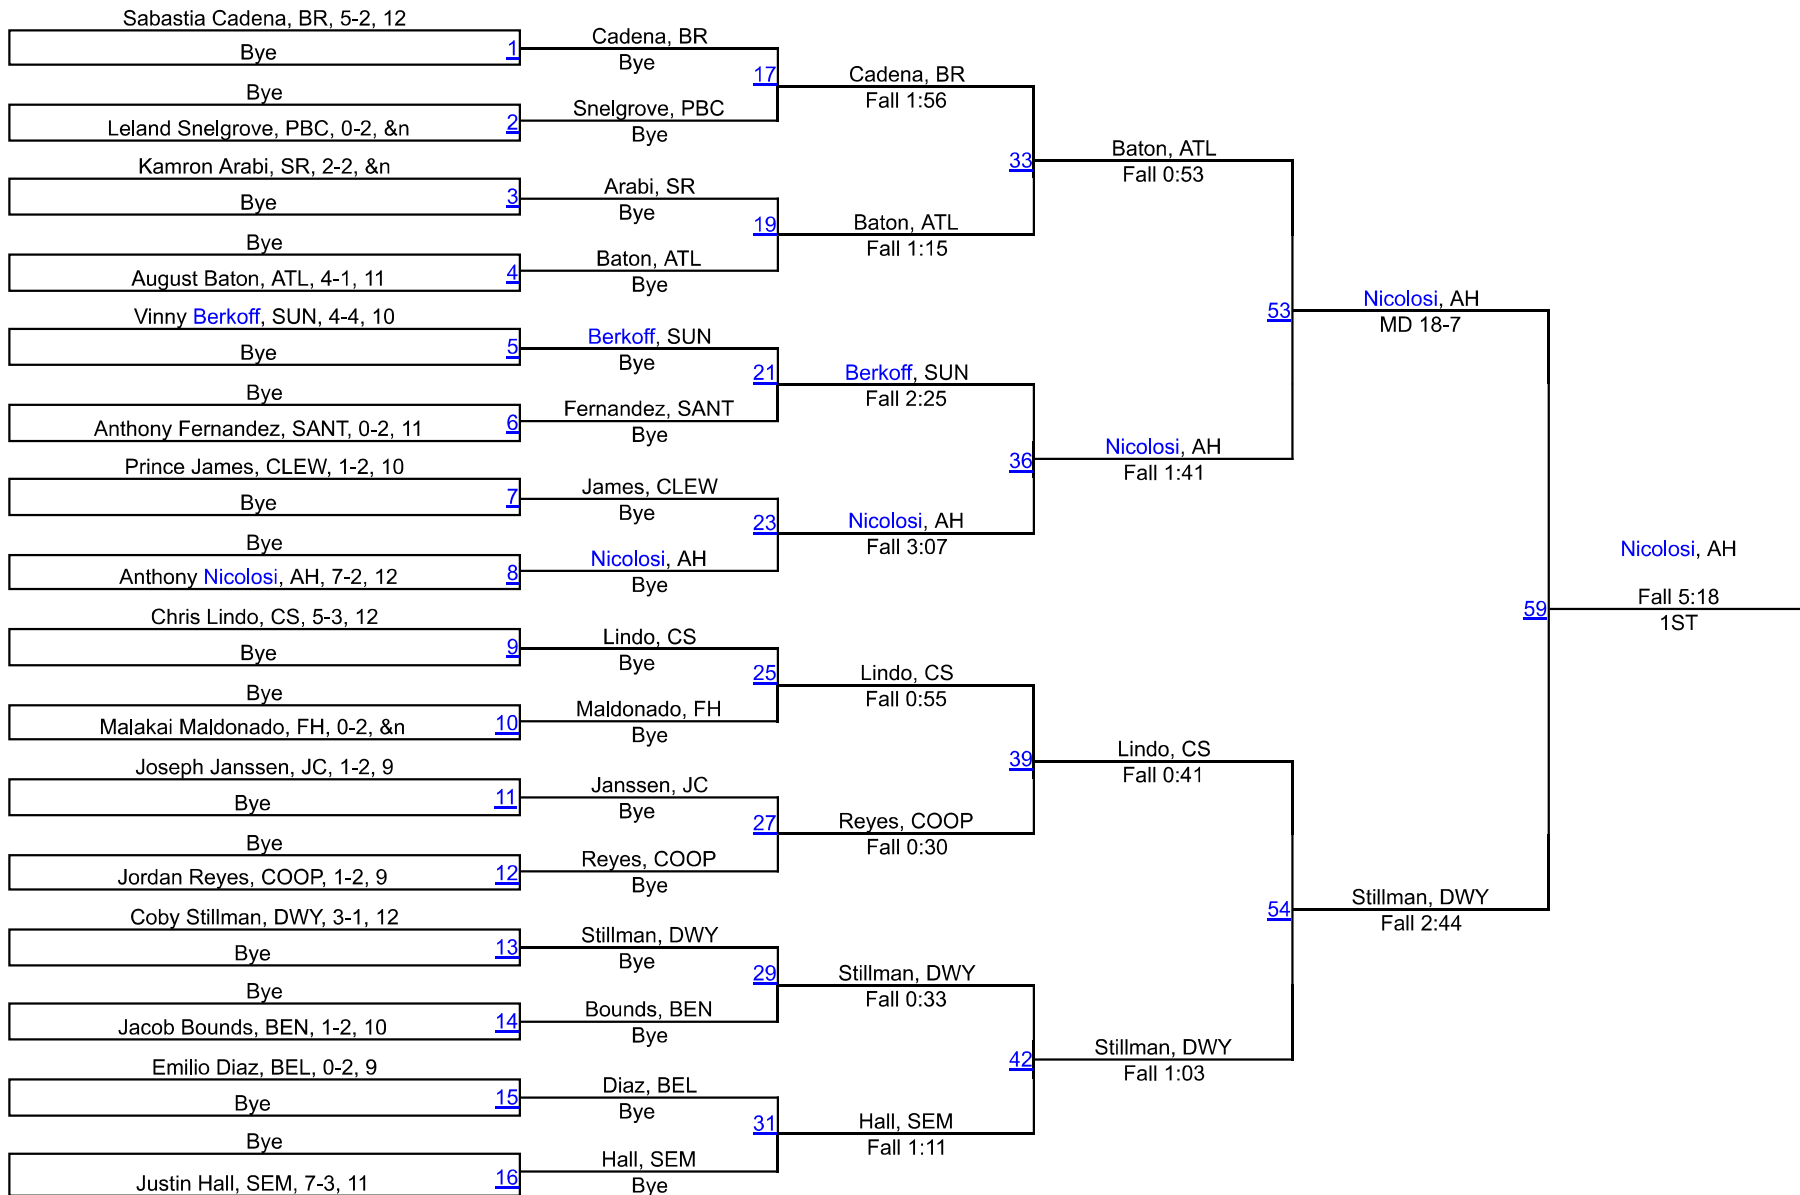

2021 Santaluces Holiday Tournament

160

2021 Santaluces Holiday Tournament

170

2021 Santaluces Holiday Tournament

182

2021 Santaluces Holiday Tournament

195