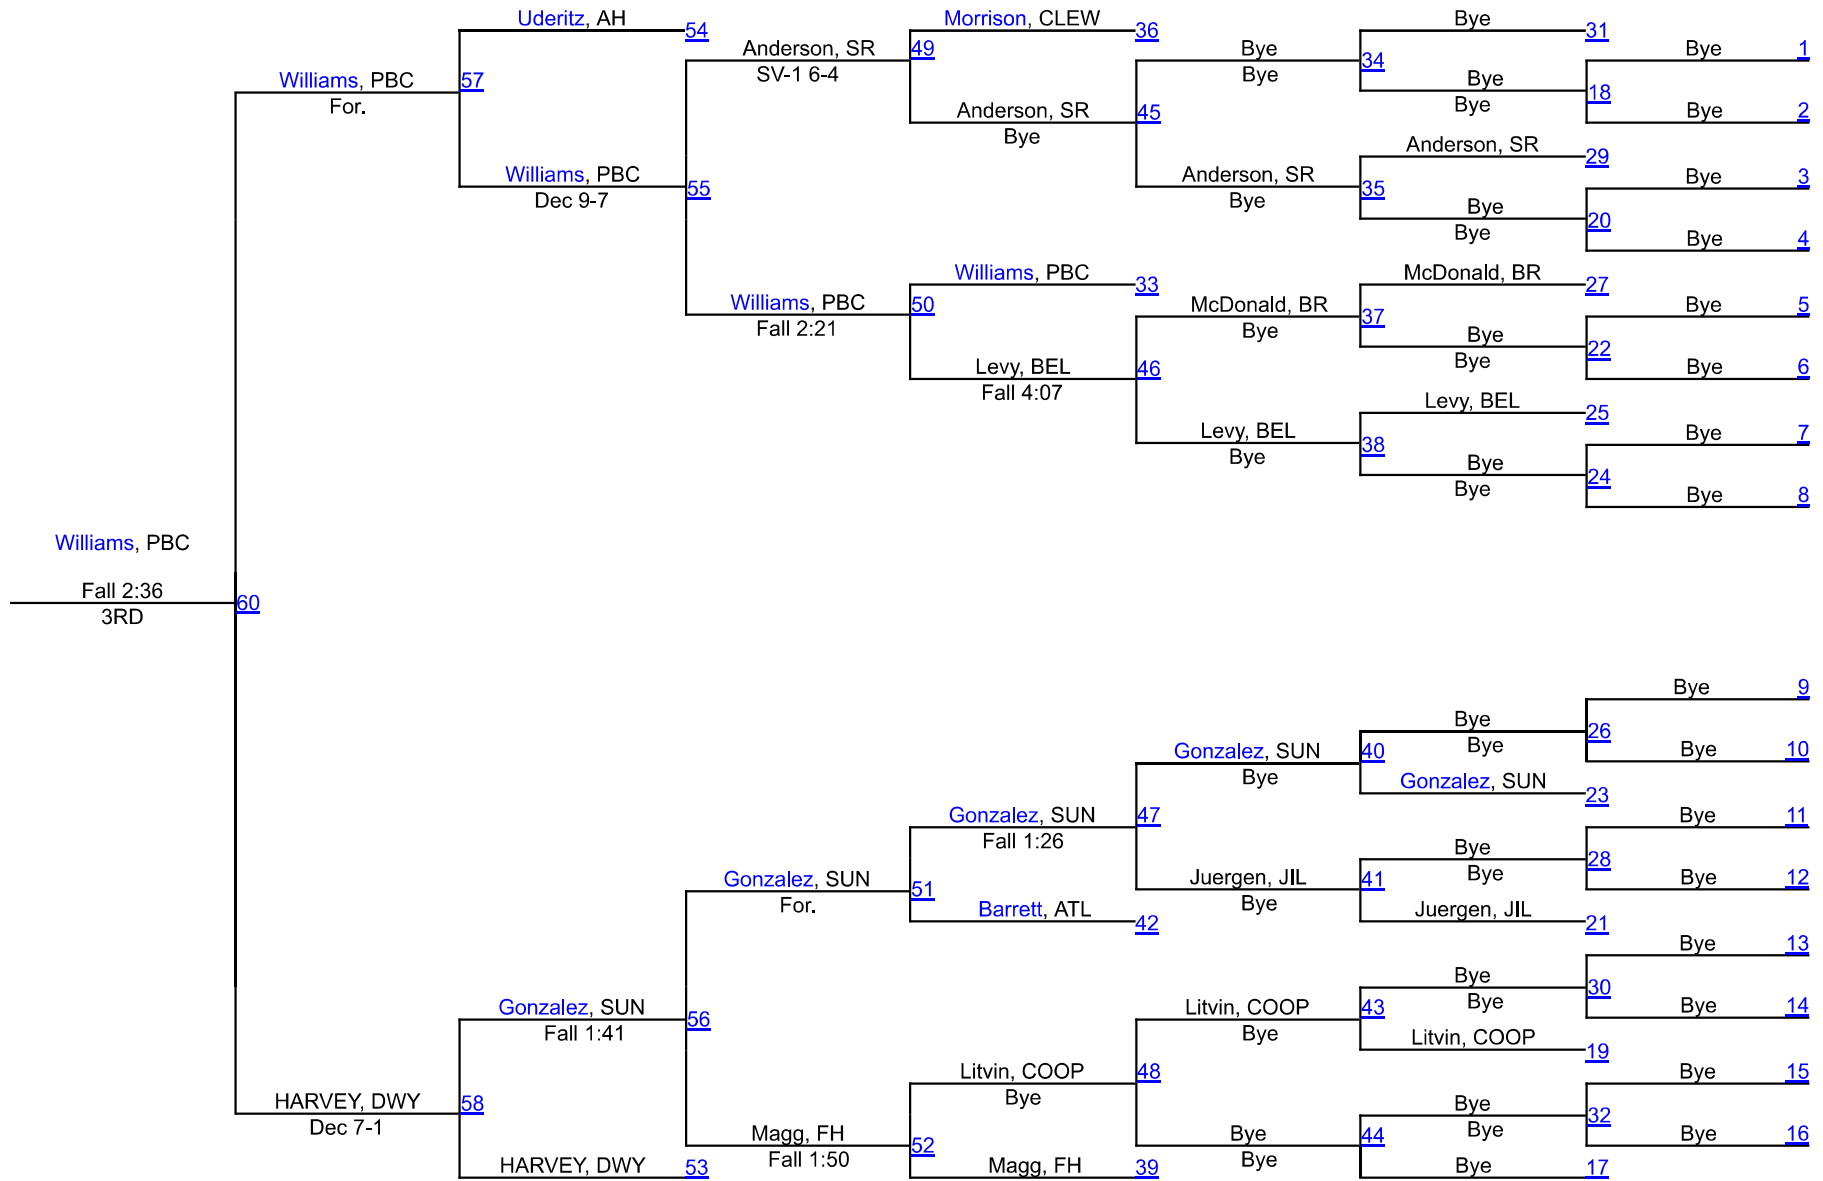

2021 Santaluces Holiday Tournament

106

2021 Santaluces Holiday Tournament

113

2021 Santaluces Holiday Tournament

120

2021 Santaluces Holiday Tournament

126

2021 Santaluces Holiday Tournament

132

2021 Santaluces Holiday Tournament

138

2021 Santaluces Holiday Tournament

145

2021 Santaluces Holiday Tournament

152

2021 Santaluces Holiday Tournament

160

2021 Santaluces Holiday Tournament

170

2021 Santaluces Holiday Tournament

182

2021 Santaluces Holiday Tournament

195