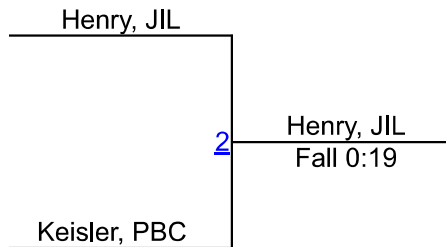

2021 Santaluces Holiday Tournament

Girls JV 190

Round 1

Round 2

Round 3

WRESTLERS

Delaney Williams, PBC, 0-2, 9

Kailey Keisler, PBC, 1-1, 12

Tyfia Henry, JIL, 2-2, 12

Tyfia Henry, JIL, 2-2, 12

1ST

Kailey Keisler, PBC, 1-1, 12

2ND

Delaney Williams, PBC, 0-2, 9

3RD