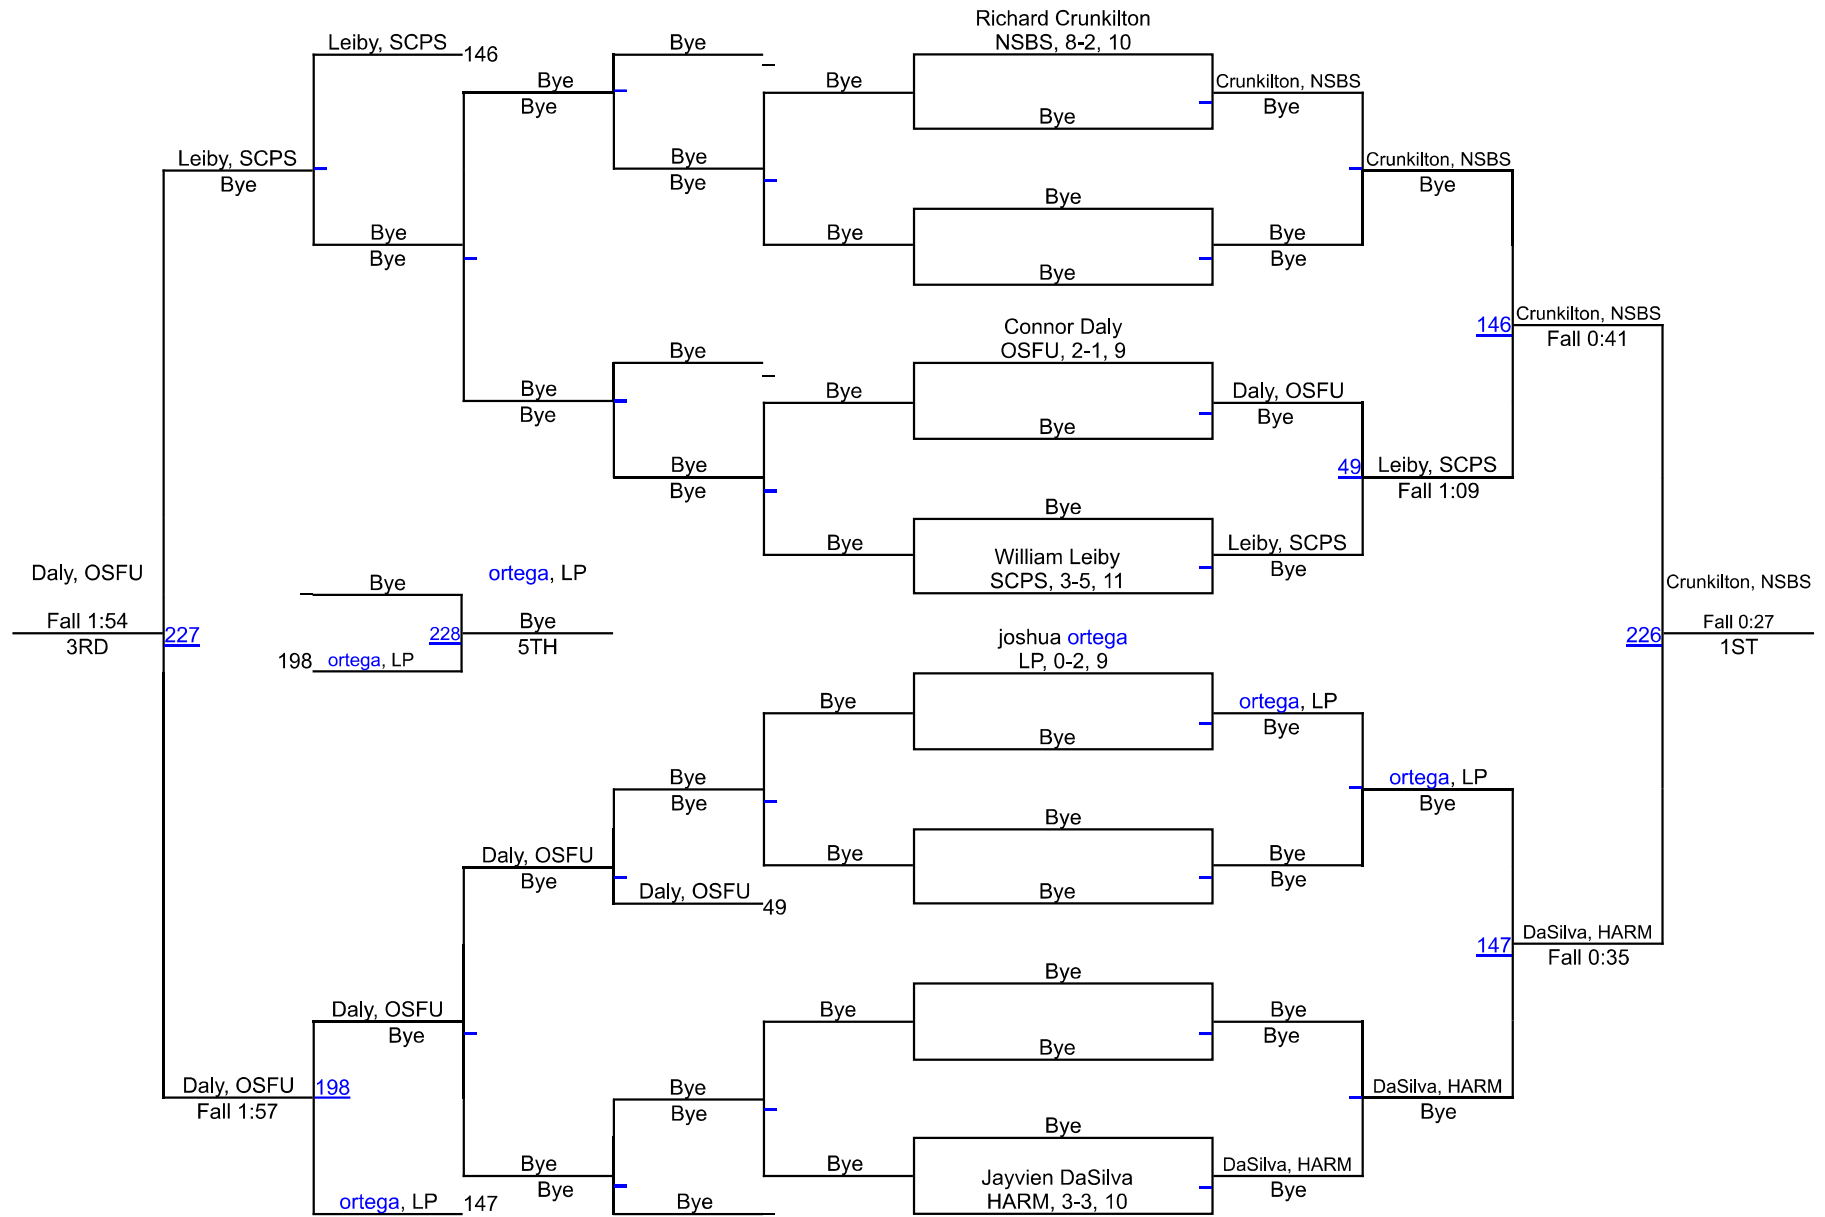

Longhorn Rotary Classic 2022

113