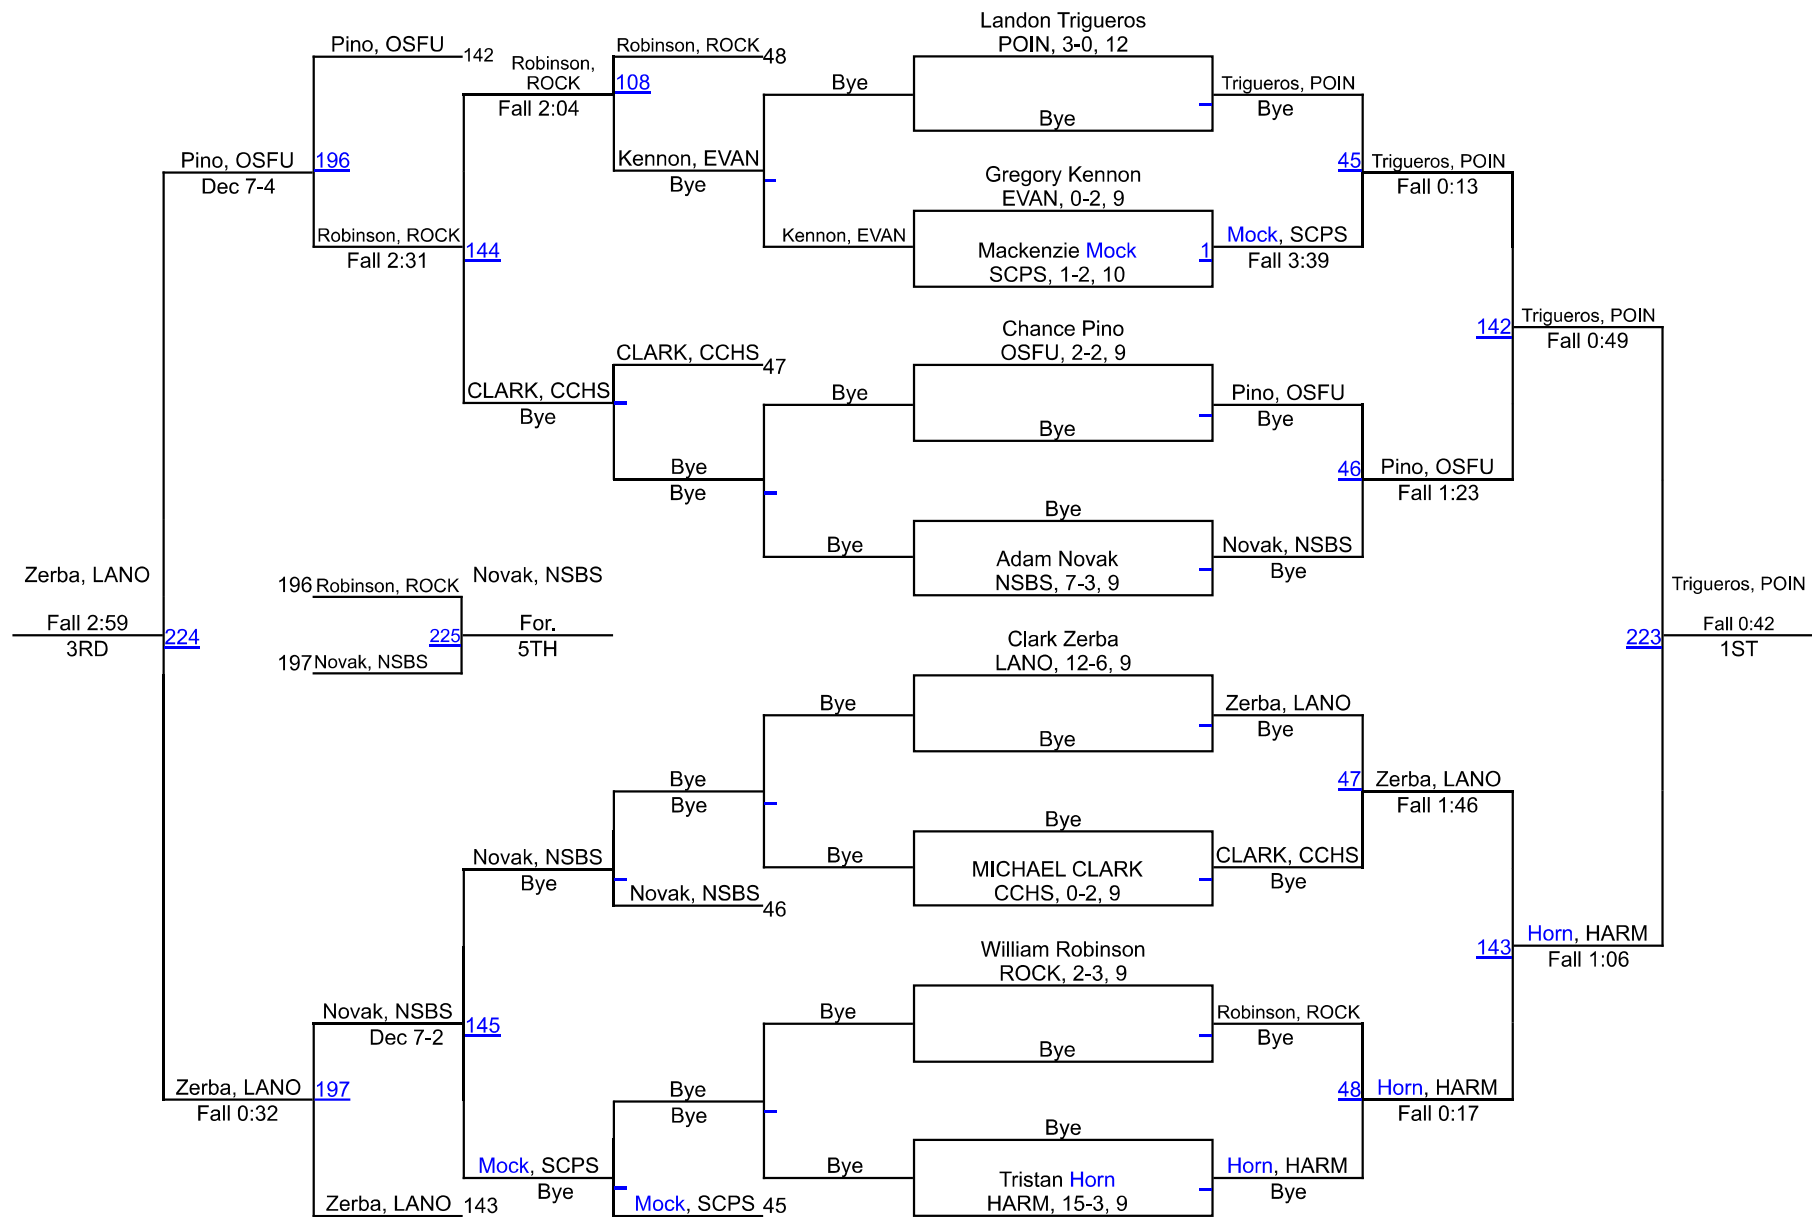

Longhorn Rotary Classic 2022

106