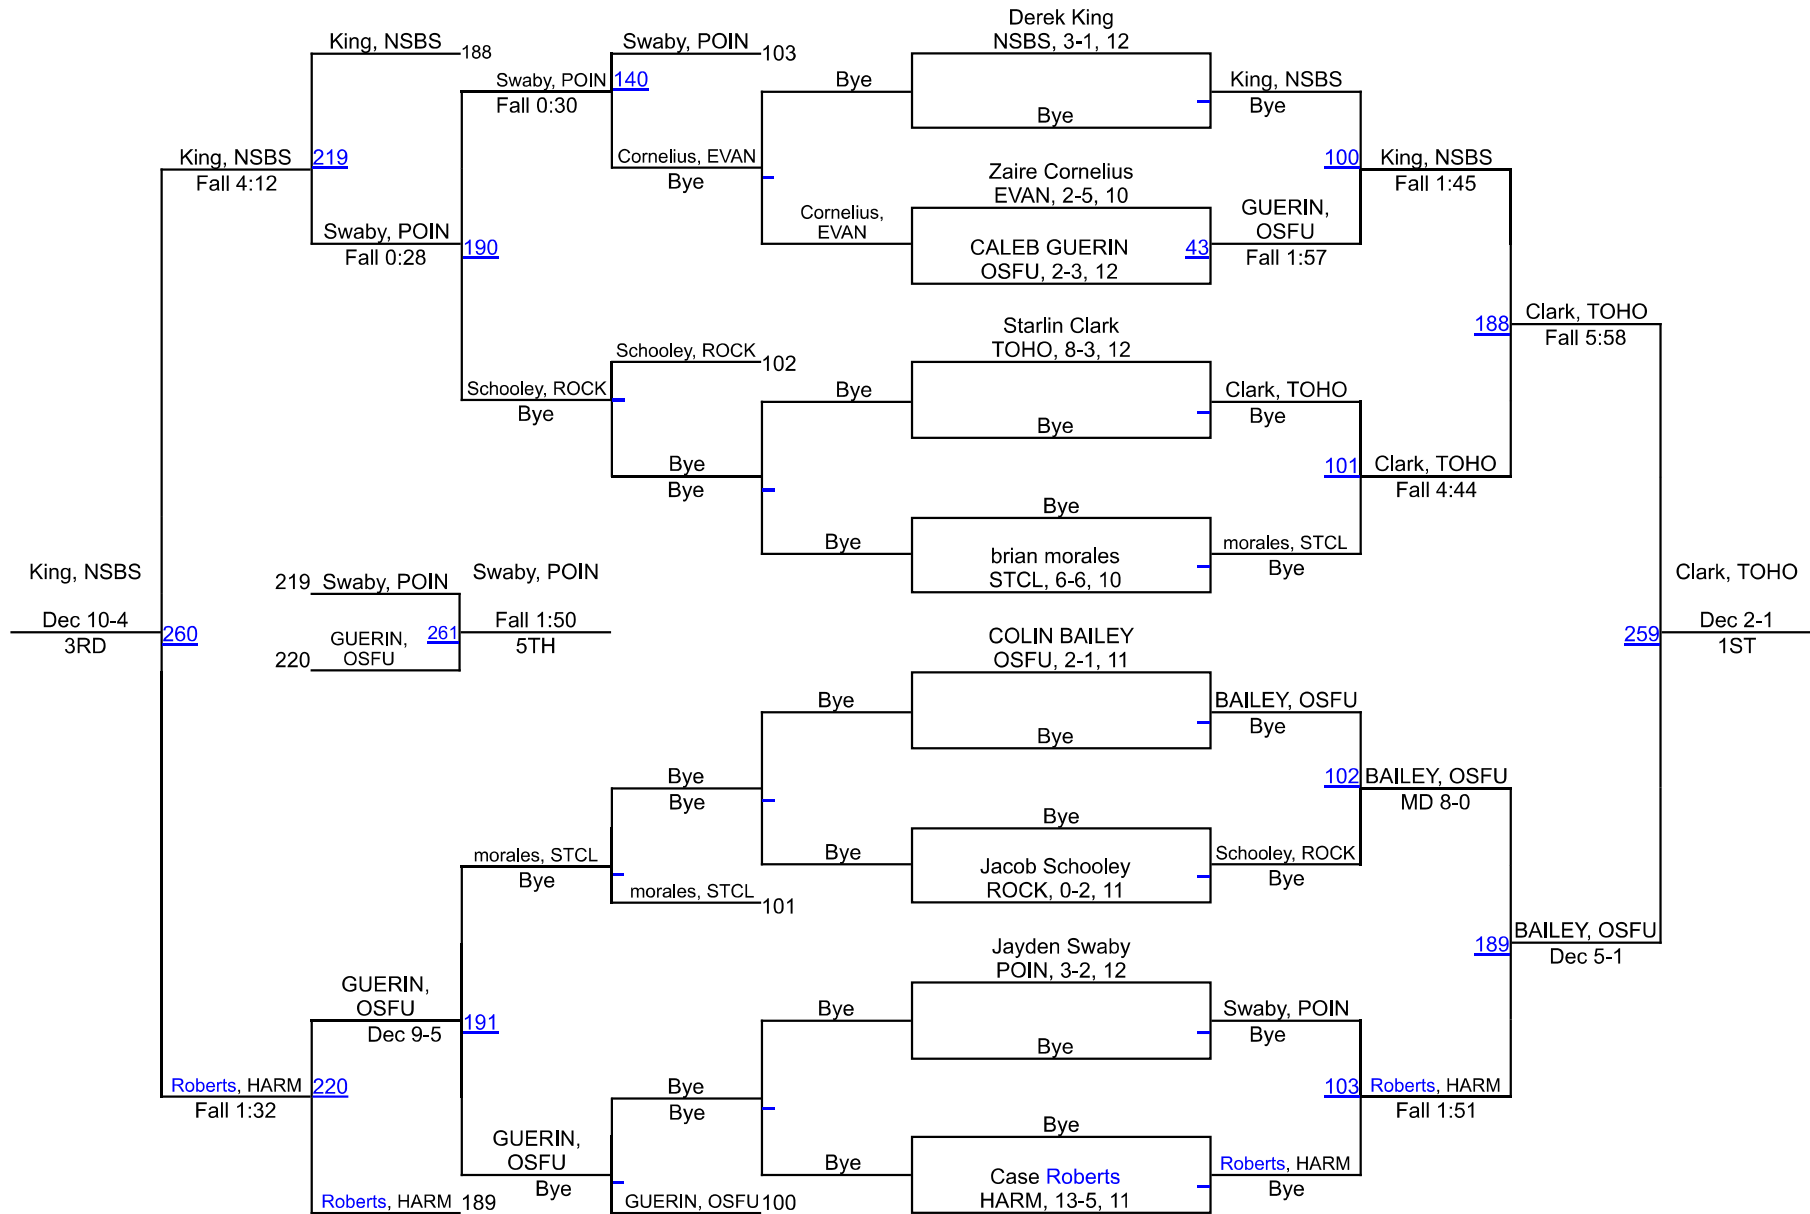

# Longhorn Rotary Classic 2022

170

# Longhorn Rotary Classic 2022

182

# Longhorn Rotary Classic 2022

220