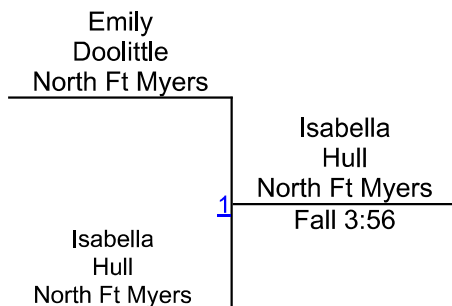

235: 1. Destine`e Thomas (Cypress Lake); 2. Jaylin Pinedo (Port Charlotte)

Brackets provided by TrackWrestling.

Rankings are brought to you by
KabraWrestling.com

2022 Freshmen/JV & Lady Red Knight Round Robin

Girls 100
Mat 3

Round 1

Round 2

Round 3

WRESTLERS

C. Nelson (Fort Myers)

J. Bellamy (Southwest Florida Christi)

L. Stewart (Southwest Florida Christi)

A. Cusson (Newsome)

C. Nelson (Fort Myers)

1ST

A. Cusson (Newsome)

2ND

L. Stewart (Southwest Florida Christi)

3RD

J. Bellamy (Southwest Florida Christi)

4TH

2022 Freshmen/JV & Lady Red Knight Round Robin

Girls 105
Mat 3

Round 1

Round 2

Round 3

I. Hull (North Ft Myers)

1ST