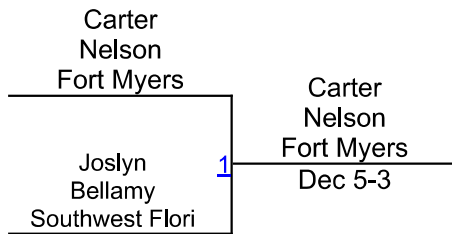

155: Lily MacGregor (Port Charlotte) p. Grace Freeman (La Belle) 0:58

170: Daphney Pierre (Fort Myers) p. Terezia Mihaly (Cape Coral) 1:21

190: Kyra Marcum (Port Charlotte) p. Taliyah Dupree (North Ft Myers) 2:24

235: 1. Destine`e Thomas (Cypress Lake); 2. Jaylin Pinedo (Port Charlotte)

Brackets provided by TrackWrestling.

Rankings are brought to you by
KabraWrestling.com

2022 Freshmen/JV & Lady Red Knight Round Robin

Girls 100
Mat 3

Round 1

Round 2

Round 3

WRESTLERS

C. Nelson (Fort Myers)

J. Bellamy (Southwest Florida Christi)

L. Stewart (Southwest Florida Christi)