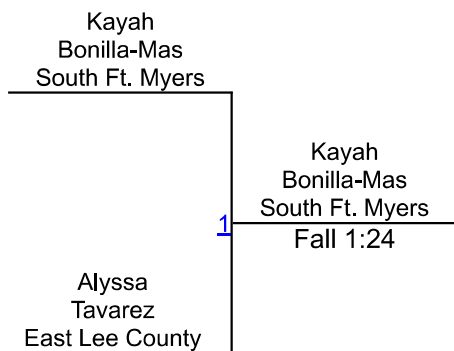

4TH

2022 Freshmen/JV & Lady Red Knight Round Robin

Girls 105
Mat 3

Round 1

Round 2

Round 3

I. Hull (North Ft Myers)

1ST

J. Lillard (Newsome)

2ND

E. Doolittle (North Ft Myers)

3RD

2022 Freshmen/JV & Lady Red Knight Round Robin

Girls 110
Mat 3

Round 1

Round 2

Round 3

K. Bonilla-Mas (South Ft. Myers)
1ST

A. Tavarez (East Lee County)
2ND

2022 Freshmen/JV & Lady Red Knight Round Robin

Girls 115
Mat 3

2022 Freshmen/JV & Lady Red Knight Round Robin

Girls 120
Mat 3

2022 Freshmen/JV & Lady Red Knight Round Robin

Girls 125
Mat 3

2022 Freshmen/JV & Lady Red Knight Round Robin

Girls 135
Mat 3

Round 1

Round 2

Round 3

M. Alcorn (North Ft Myers)
1ST

P. Fuller (Fort Myers)
2ND