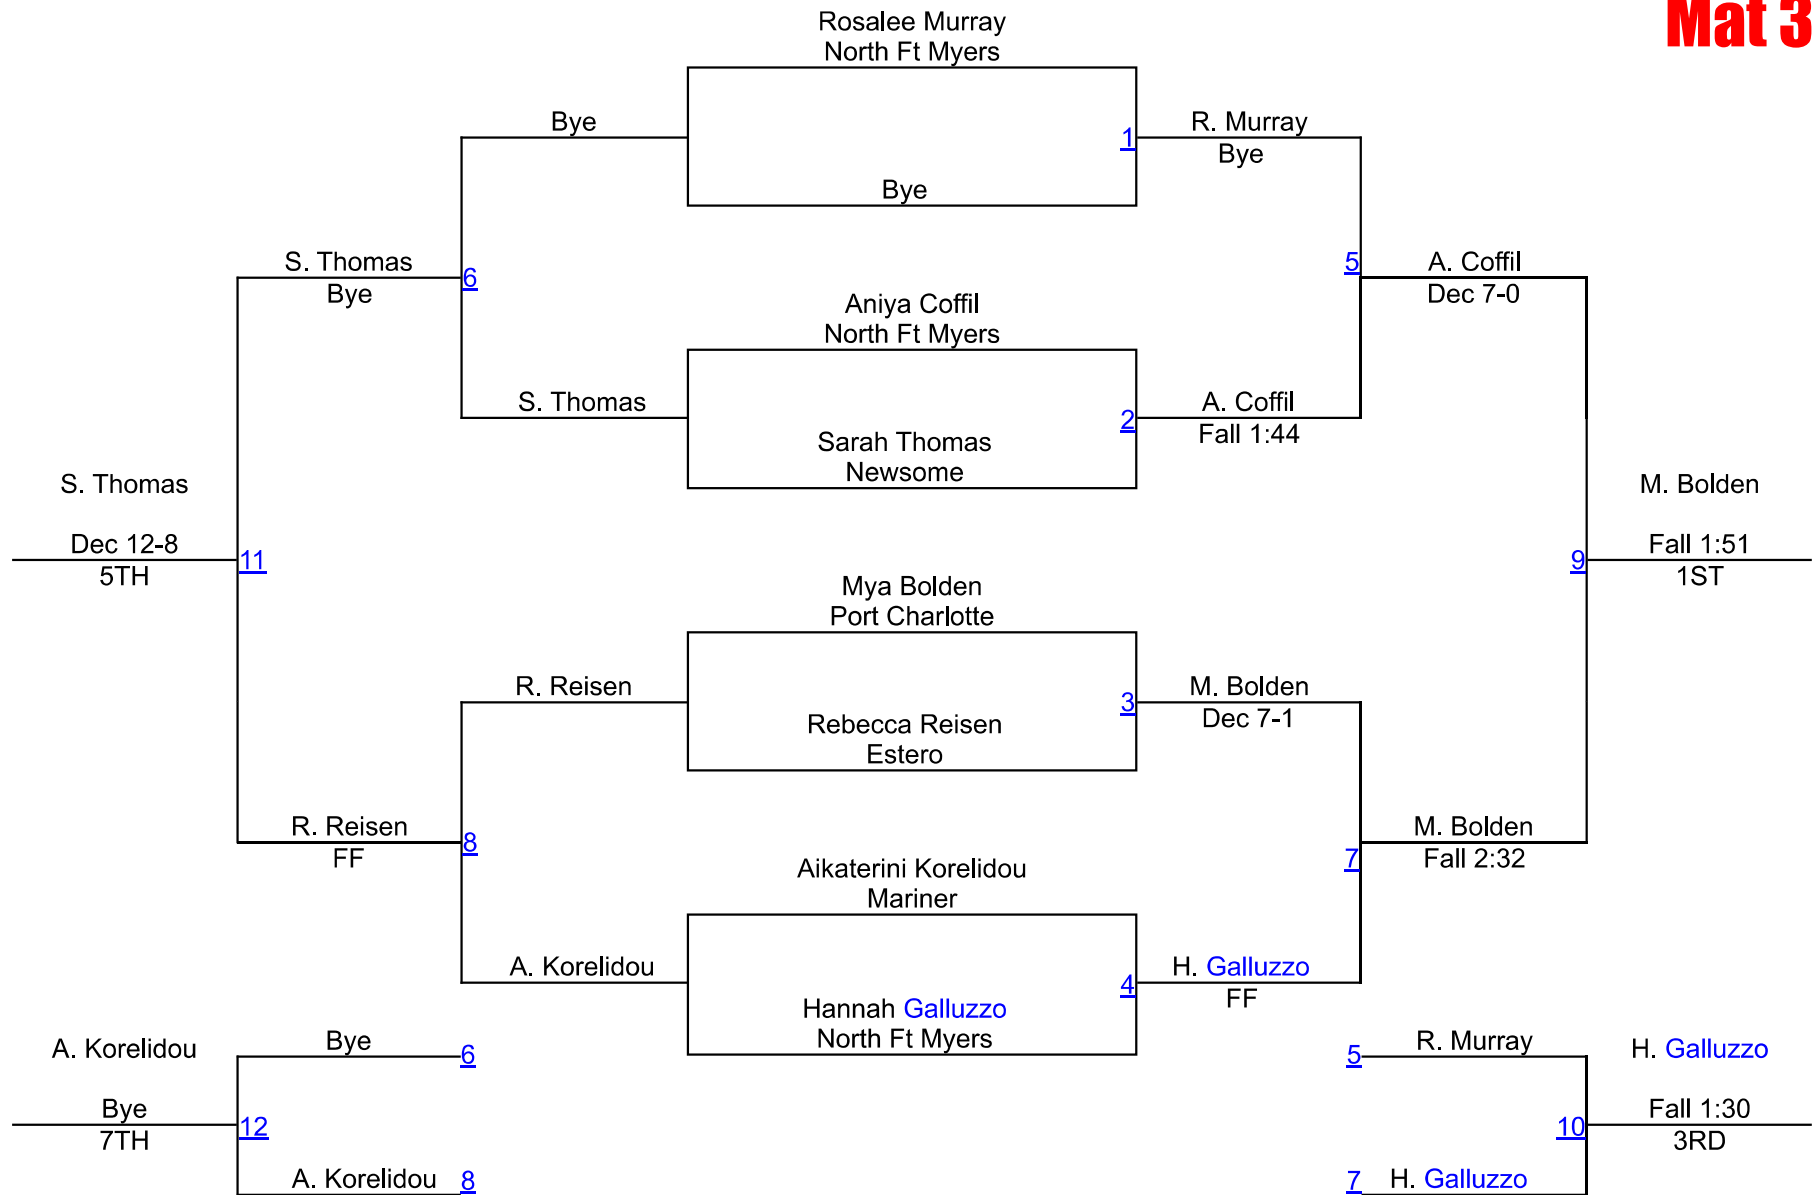

2022 Freshmen/JV & Lady Red Knight Round Robin

Girls 145
Mat 3