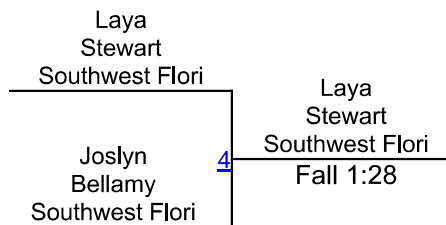

235: 1. Destine`e Thomas (Cypress Lake); 2. Jaylin Pinedo (Port Charlotte)

Brackets provided by TrackWrestling.

Rankings are brought to you by
KabraWrestling.com

2022 Freshmen/JV & Lady Red Knight Round Robin

Girls 100
Mat 3

Round 1

Round 2

Round 3

WRESTLERS

C. Nelson (Fort Myers)

J. Bellamy (Southwest Florida Christi)

L. Stewart (Southwest Florida Christi)