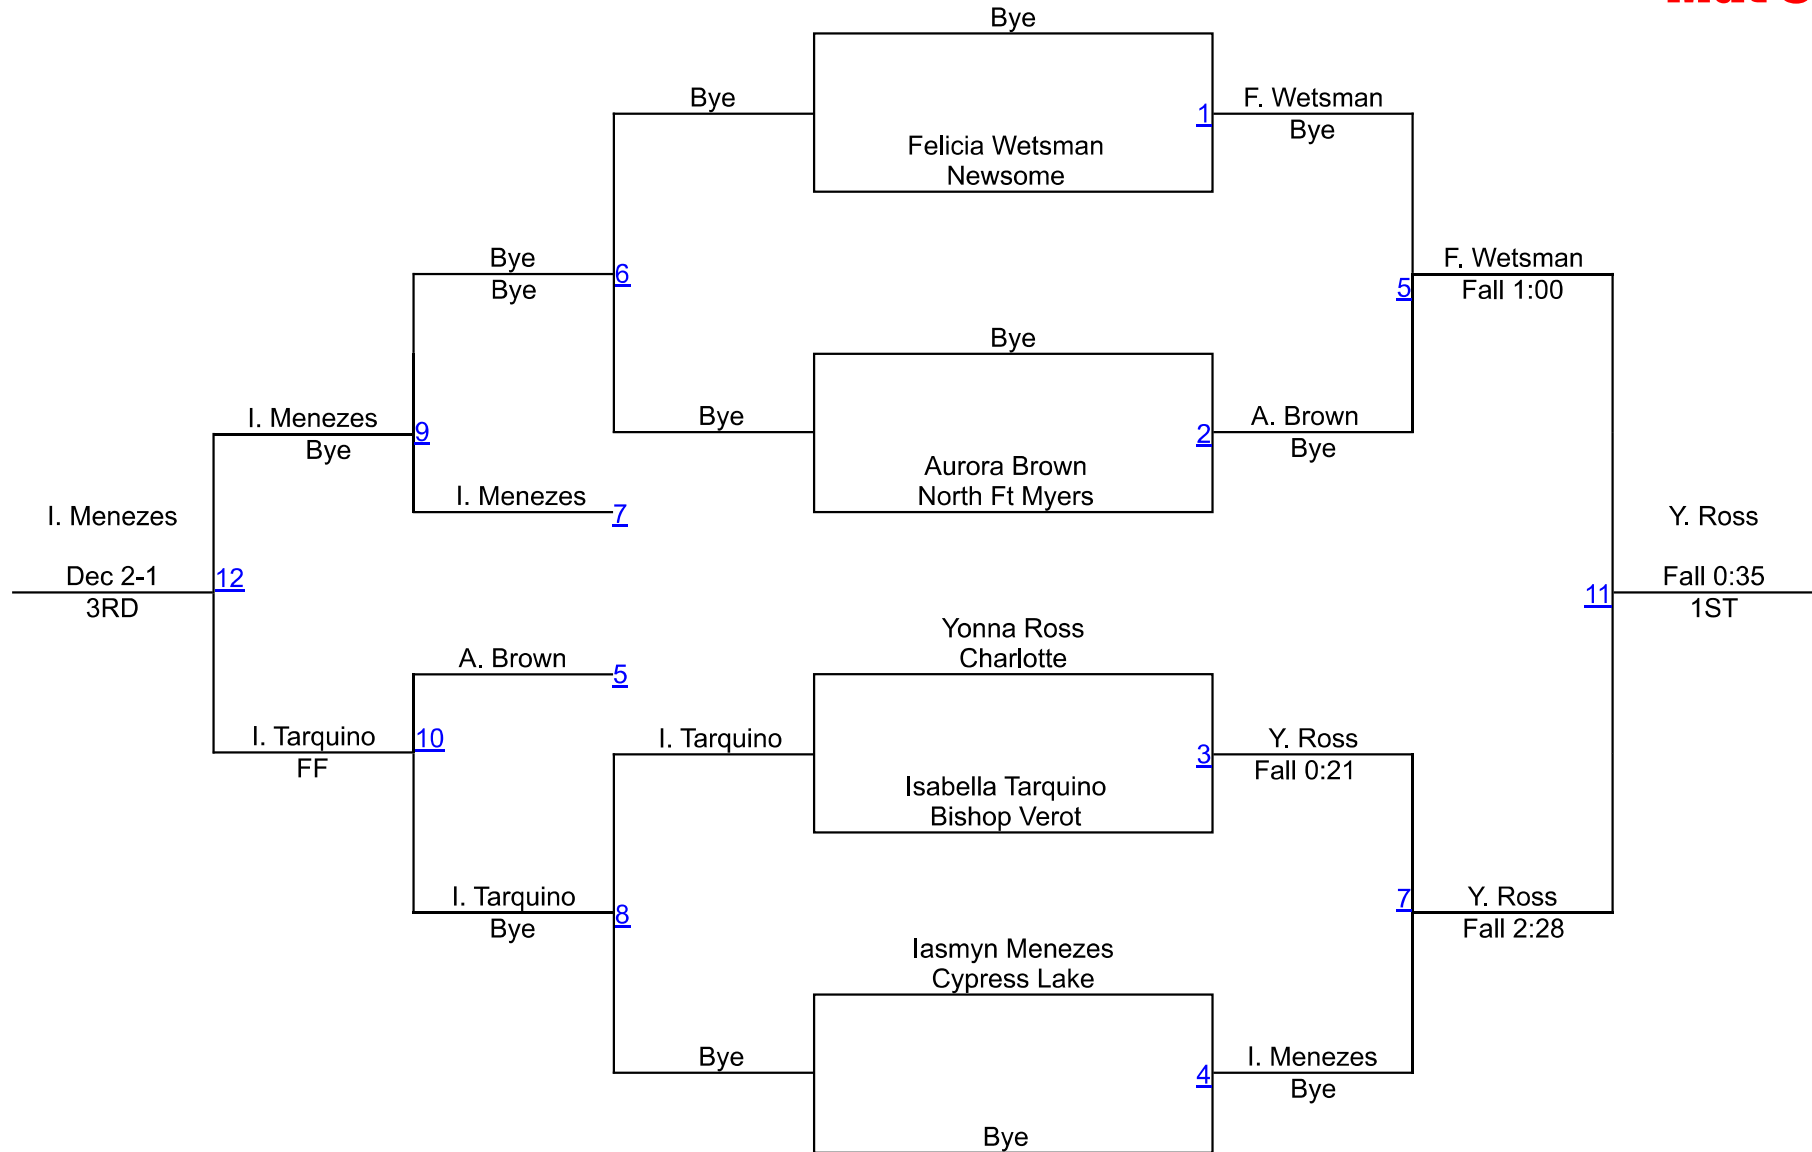

Round 3

K. Bonilla-Mas (South Ft. Myers)
1ST

A. Tavarez (East Lee County)
2ND

2022 Freshmen/JV & Lady Red Knight Round Robin

Girls 115
Mat 3

2022 Freshmen/JV & Lady Red Knight Round Robin

Girls 120
Mat 3

2022 Freshmen/JV & Lady Red Knight Round Robin