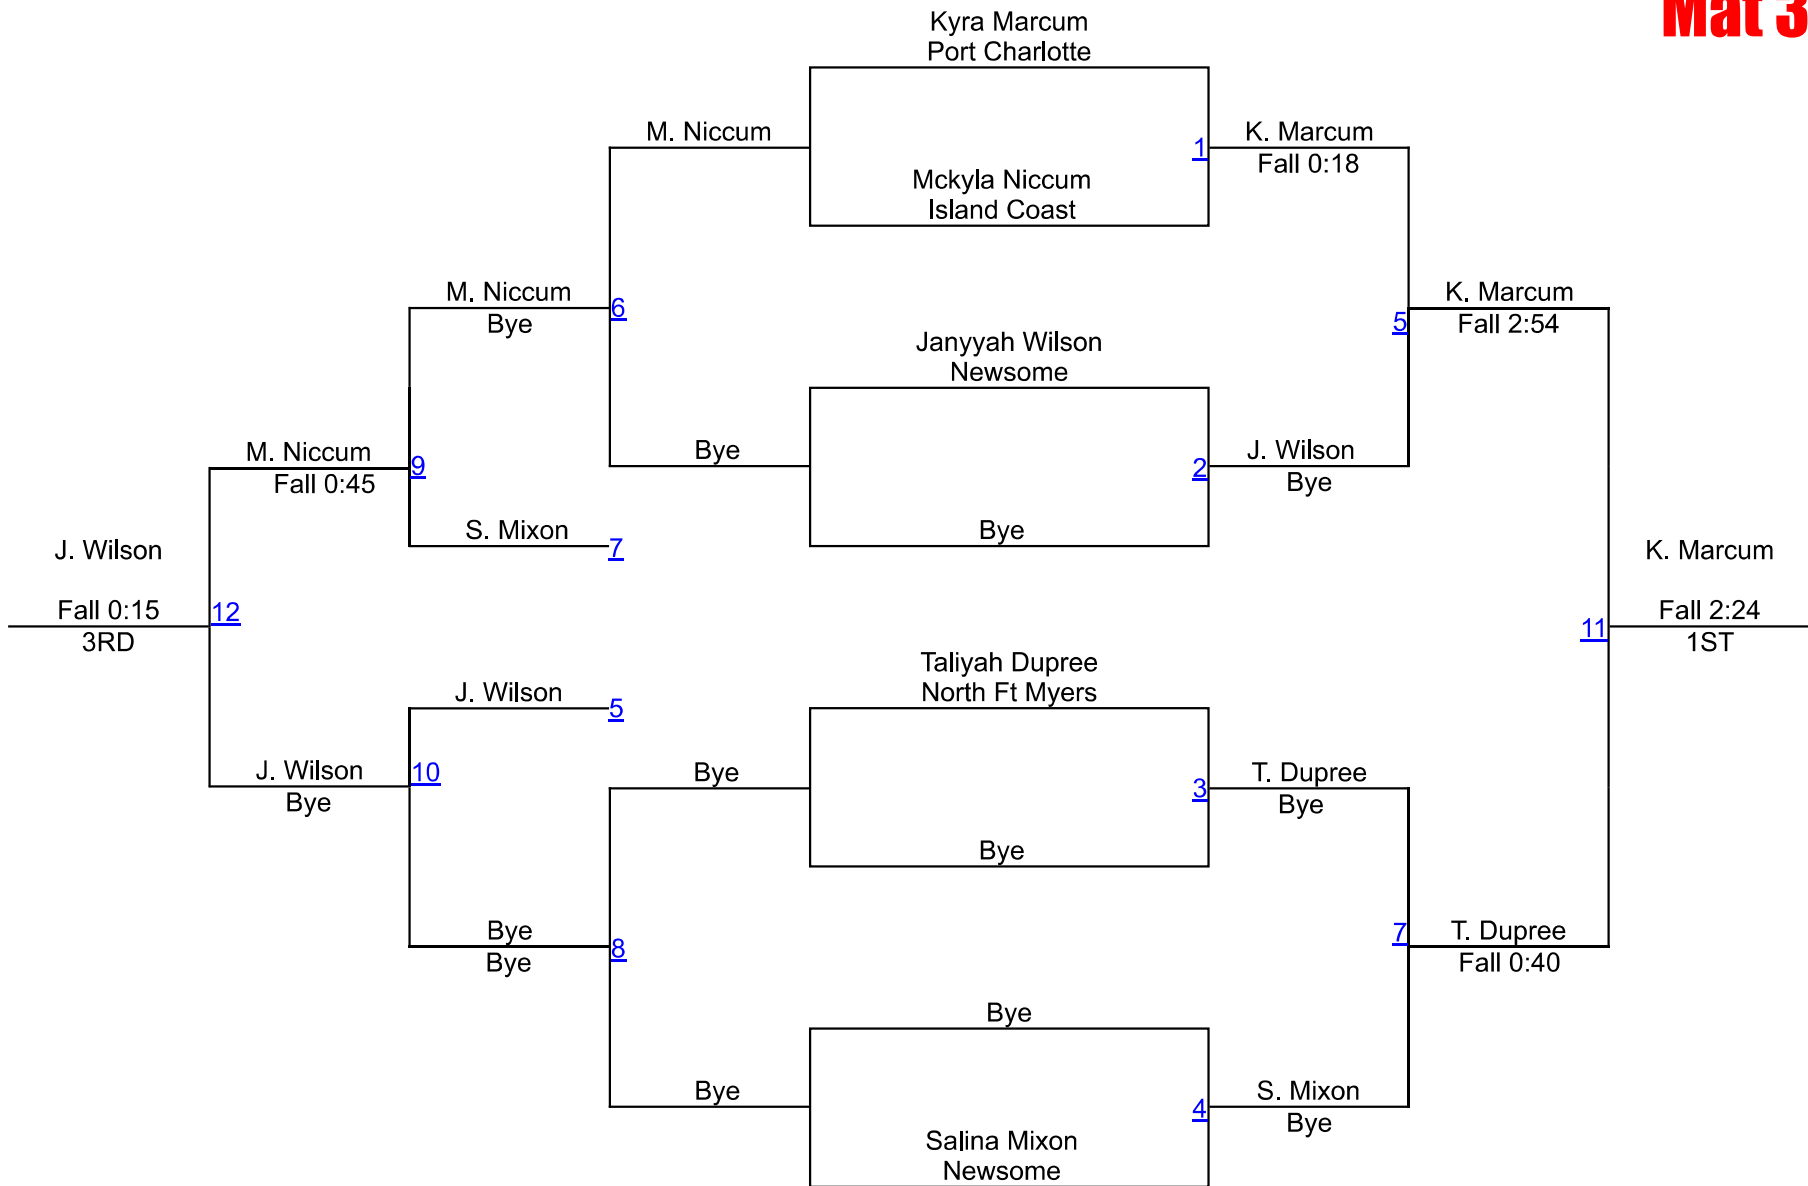

2022 Freshmen/JV & Lady Red Knight Round Robin

Girls 190
Mat 3