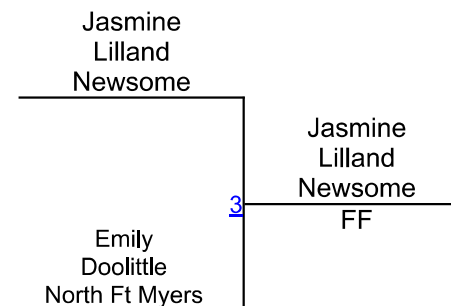

4TH

2022 Freshmen/JV & Lady Red Knight Round Robin

Girls 105
Mat 3

Round 1

Round 2

Round 3

I. Hull (North Ft Myers)

1ST

J. Lillard (Newsome)

2ND

E. Doolittle (North Ft Myers)

3RD

2022 Freshmen/JV & Lady Red Knight Round Robin

Girls 110
Mat 3

Round 1

Round 2

Round 3

K. Bonilla-Mas (South Ft. Myers)
1ST

A. Tavarez (East Lee County)
2ND

2022 Freshmen/JV & Lady Red Knight Round Robin

Girls 115
Mat 3

2022 Freshmen/JV & Lady Red Knight Round Robin

Girls 120
Mat 3

2022 Freshmen/JV & Lady Red Knight Round Robin