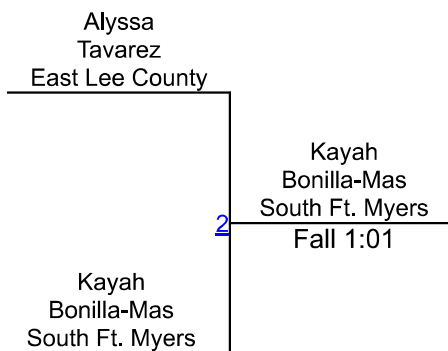

4TH

2022 Freshmen/JV & Lady Red Knight Round Robin

Girls 105
Mat 3

Round 1

Round 2

Round 3

I. Hull (North Ft Myers)

1ST

J. Lillard (Newsome)

2ND

E. Doolittle (North Ft Myers)

3RD

2022 Freshmen/JV & Lady Red Knight Round Robin

Girls 110
Mat 3

Round 1

Round 2

Round 3

K. Bonilla-Mas (South Ft. Myers)
1ST

A. Tavarez (East Lee County)
2ND

2022 Freshmen/JV & Lady Red Knight Round Robin

Girls 115
Mat 3

2022 Freshmen/JV & Lady Red Knight Round Robin

Girls 120
Mat 3

2022 Freshmen/JV & Lady Red Knight Round Robin