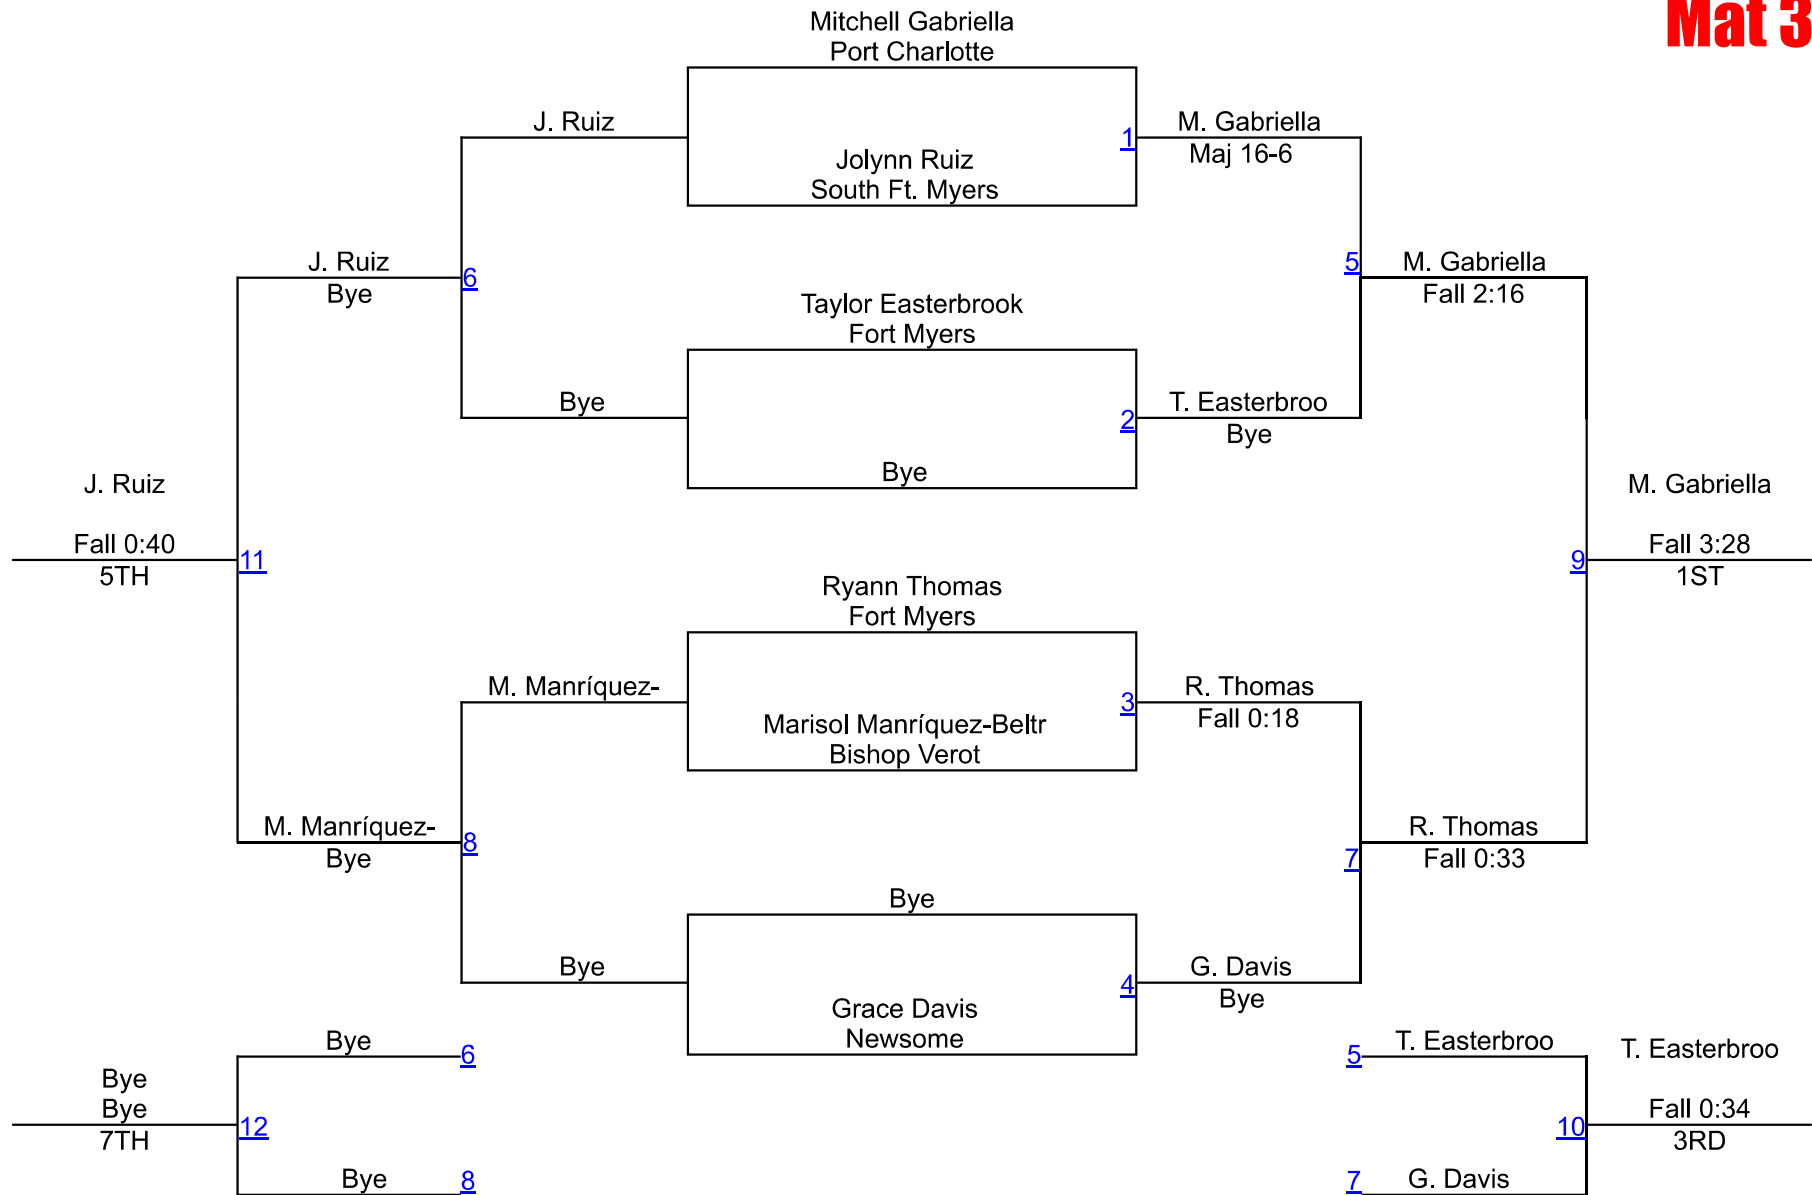

Round 3

K. Bonilla-Mas (South Ft. Myers)
1ST

A. Tavarez (East Lee County)
2ND

2022 Freshmen/JV & Lady Red Knight Round Robin

Girls 115
Mat 3

2022 Freshmen/JV & Lady Red Knight Round Robin

Girls 120
Mat 3

2022 Freshmen/JV & Lady Red Knight Round Robin