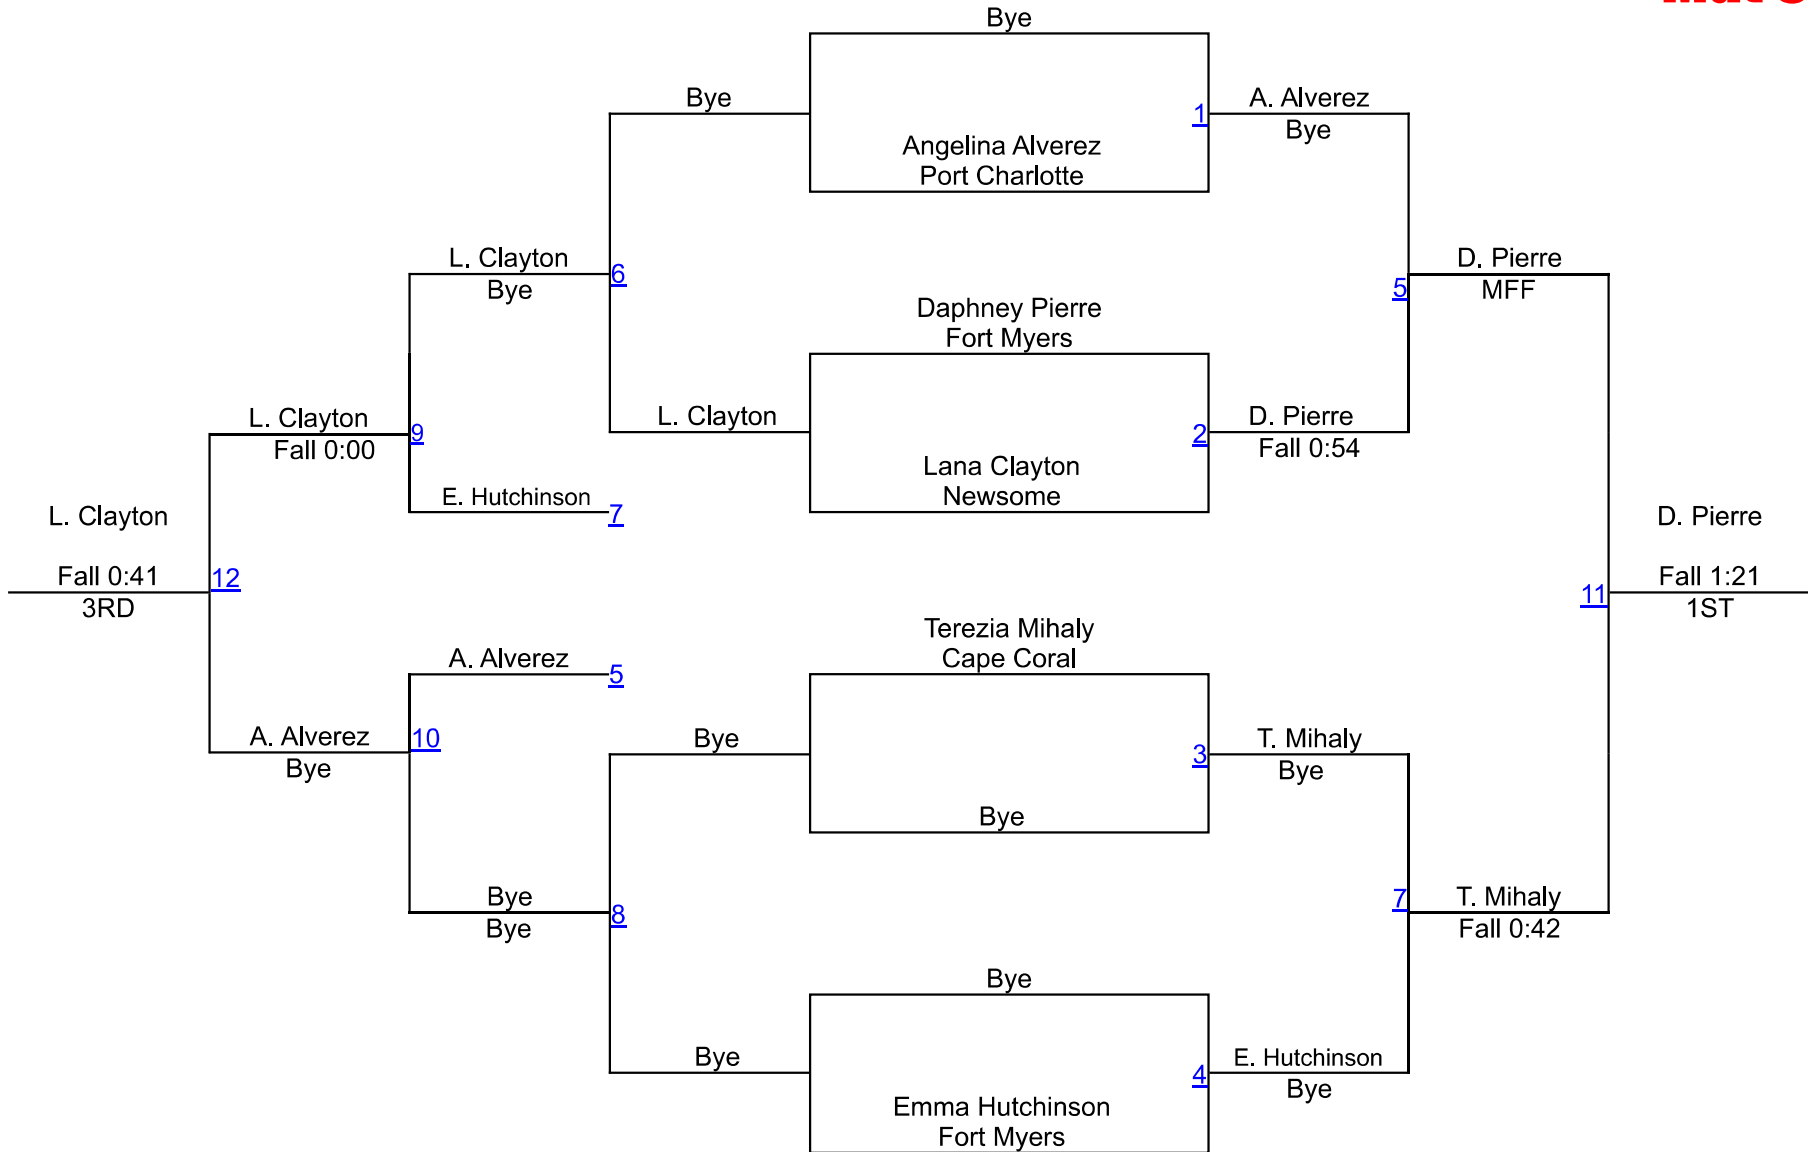

2022 Freshmen/JV & Lady Red Knight Round Robin

Girls 145
Mat 3

2022 Freshmen/JV & Lady Red Knight Round Robin

Girls 155
Mat 3

2022 Freshmen/JV & Lady Red Knight Round Robin

Girls 170
Mat 3

2022 Freshmen/JV & Lady Red Knight Round Robin