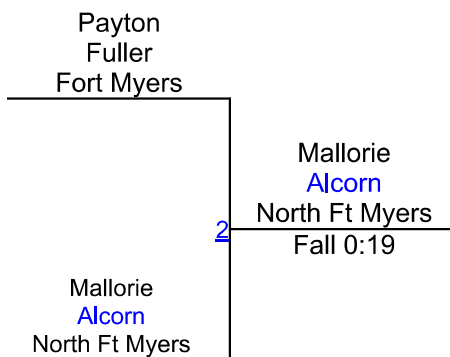

Round 3

K. Bonilla-Mas (South Ft. Myers)
1ST

A. Tavarez (East Lee County)
2ND

2022 Freshmen/JV & Lady Red Knight Round Robin

Girls 115
Mat 3

2022 Freshmen/JV & Lady Red Knight Round Robin

Girls 120
Mat 3

2022 Freshmen/JV & Lady Red Knight Round Robin

Girls 125
Mat 3

2022 Freshmen/JV & Lady Red Knight Round Robin

Girls 135
Mat 3

Round 1

Round 2

Round 3

M. Alcorn (North Ft Myers)
1ST

P. Fuller (Fort Myers)
2ND

2022 Freshmen/JV & Lady Red Knight Round Robin

Girls 140
Mat 3

Round 1

Maddison Wheeler Mariner	Angelica Ortiz-Renteral Cypress Lake	1	FF
Angelica Ortiz-Renteral Cypress Lake	Vallanda Antoine Fort Myers	2	Fall 2:26
Vallanda Antoine Fort Myers	Sophia Derezend Newsome		