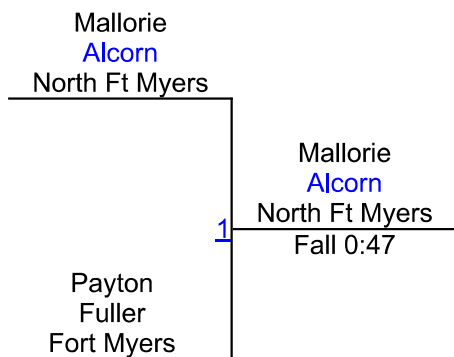

4TH

2022 Freshmen/JV & Lady Red Knight Round Robin

Girls 105
Mat 3

Round 1

Round 2

Round 3

I. Hull (North Ft Myers)

1ST

J. Lillard (Newsome)

2ND

E. Doolittle (North Ft Myers)

3RD

2022 Freshmen/JV & Lady Red Knight Round Robin

Girls 110
Mat 3

Round 1

Round 2

Round 3

K. Bonilla-Mas (South Ft. Myers)
1ST

A. Tavarez (East Lee County)
2ND

2022 Freshmen/JV & Lady Red Knight Round Robin

Girls 115
Mat 3

2022 Freshmen/JV & Lady Red Knight Round Robin

Girls 120
Mat 3

2022 Freshmen/JV & Lady Red Knight Round Robin

Girls 125
Mat 3

2022 Freshmen/JV & Lady Red Knight Round Robin

Girls 135
Mat 3

Round 1

Round 2

Round 3

M. Alcorn (North Ft Myers)
1ST

P. Fuller (Fort Myers)
2ND