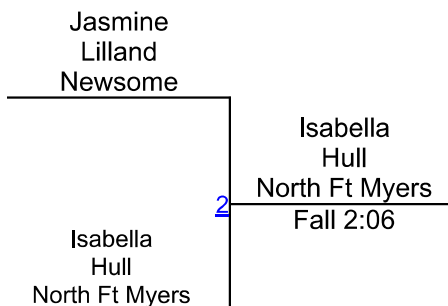

4TH

2022 Freshmen/JV & Lady Red Knight Round Robin

Girls 105
Mat 3

Round 1

Round 2

Round 3

I. Hull (North Ft Myers)

1ST

J. Lillard (Newsome)

2ND

E. Doolittle (North Ft Myers)

3RD

2022 Freshmen/JV & Lady Red Knight Round Robin

Girls 110
Mat 3

Round 1

Round 2

Round 3

K. Bonilla-Mas (South Ft. Myers)
1ST

A. Tavarez (East Lee County)
2ND

2022 Freshmen/JV & Lady Red Knight Round Robin

Girls 115
Mat 3

2022 Freshmen/JV & Lady Red Knight Round Robin

Girls 120
Mat 3

2022 Freshmen/JV & Lady Red Knight Round Robin