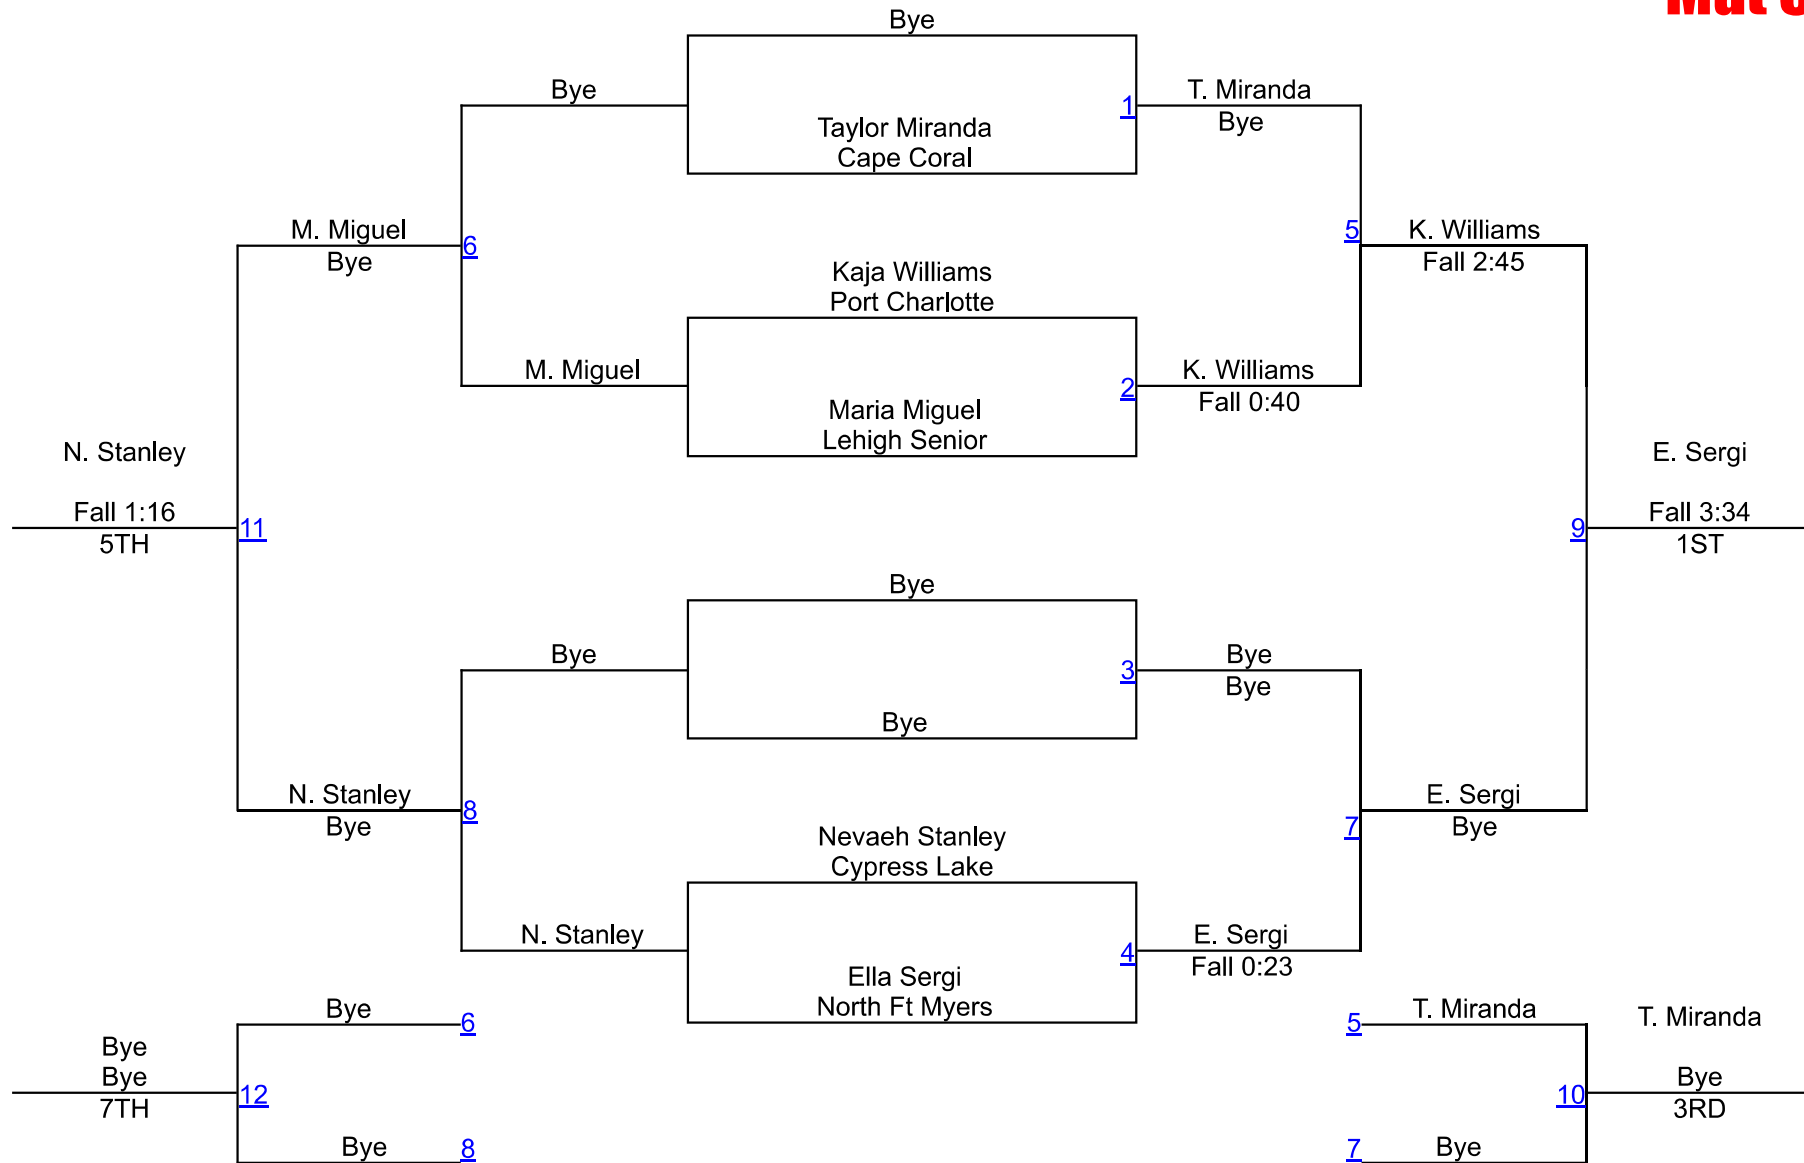

2022 Freshmen/JV & Lady Red Knight Round Robin

Girls 125
Mat 3