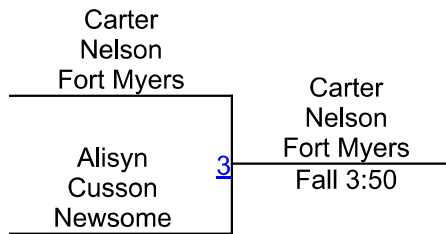

235: 1. Destine`e Thomas (Cypress Lake); 2. Jaylin Pinedo (Port Charlotte)

Brackets provided by TrackWrestling.

Rankings are brought to you by
KabraWrestling.com

2022 Freshmen/JV & Lady Red Knight Round Robin

Girls 100
Mat 3

Round 1

Round 2

Round 3

WRESTLERS

C. Nelson (Fort Myers)

J. Bellamy (Southwest Florida Christi)

L. Stewart (Southwest Florida Christi)