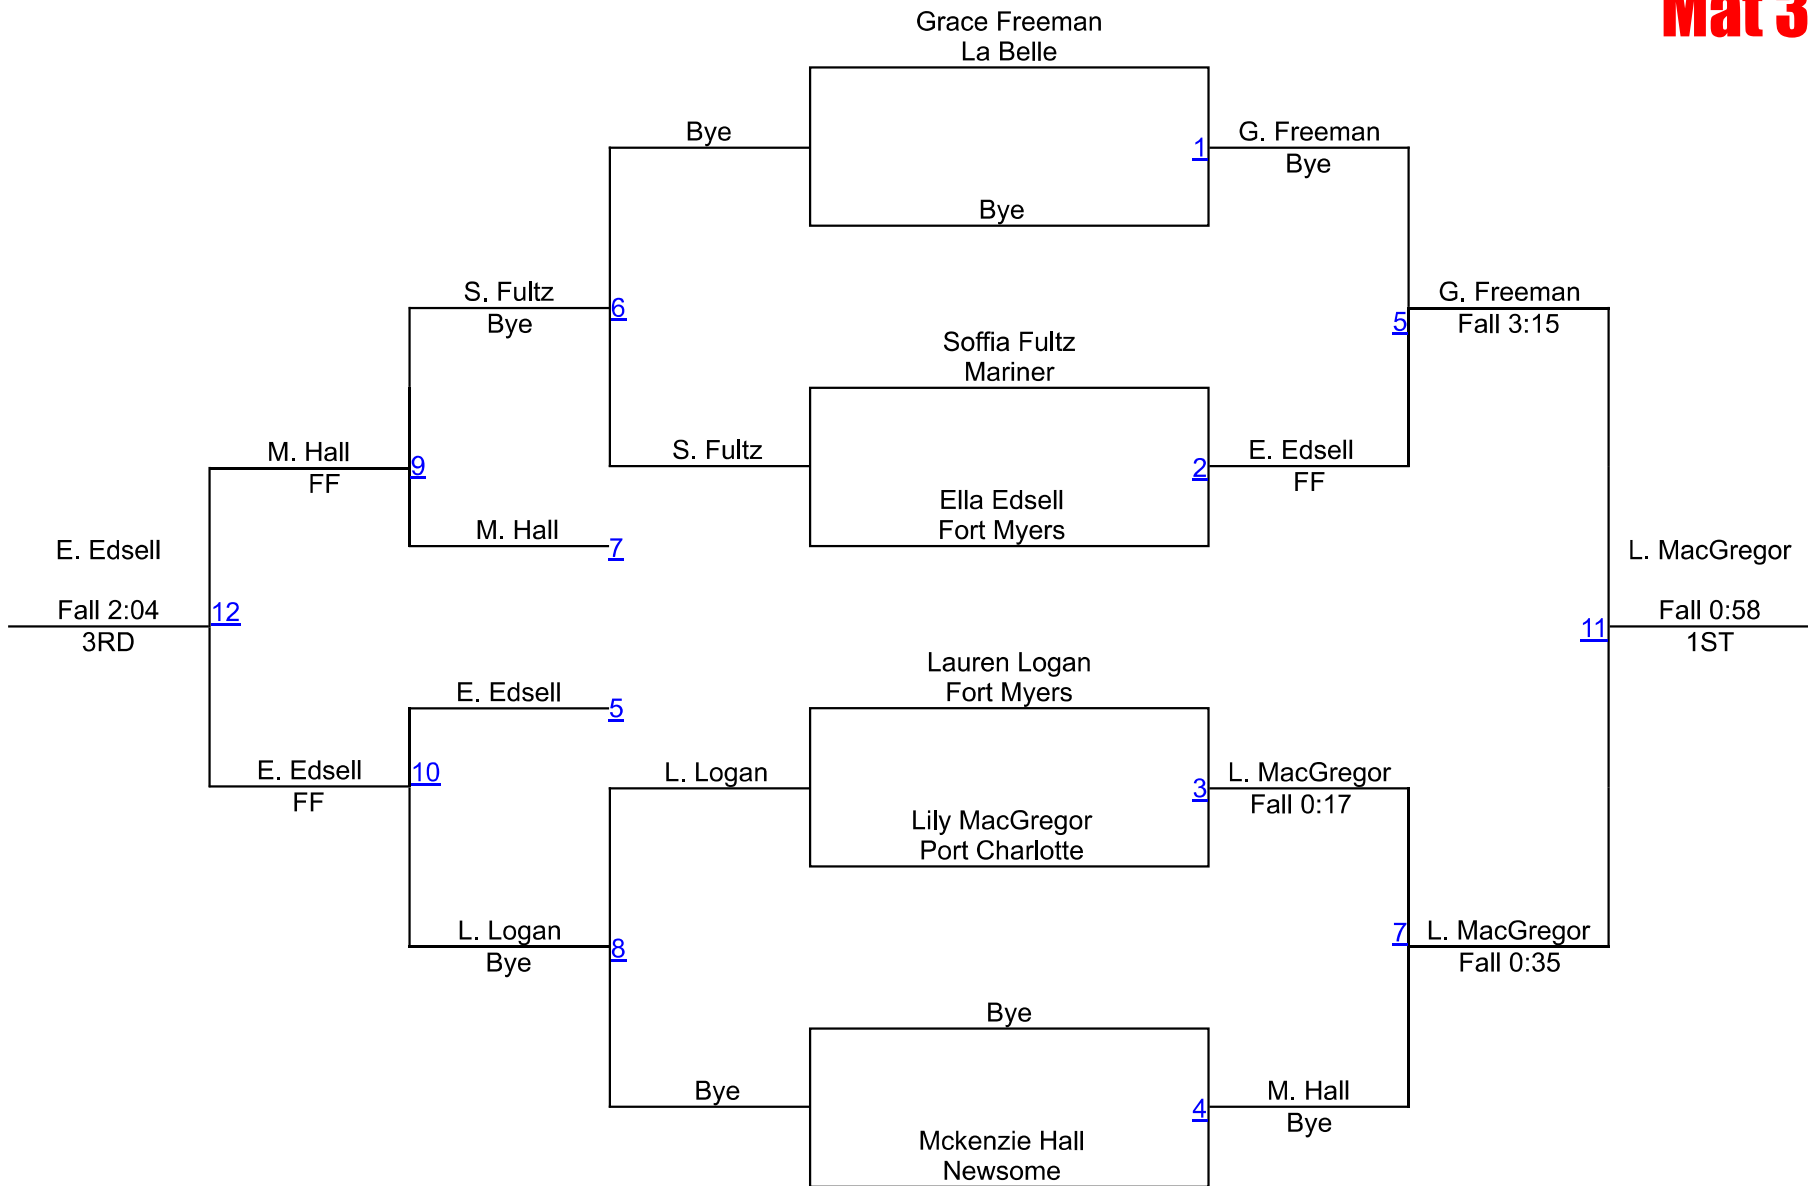

2022 Freshmen/JV & Lady Red Knight Round Robin

Girls 145
Mat 3

2022 Freshmen/JV & Lady Red Knight Round Robin

Girls 155
Mat 3

2022 Freshmen/JV & Lady Red Knight Round Robin

Girls 170
Mat 3

2022 Freshmen/JV & Lady Red Knight Round Robin