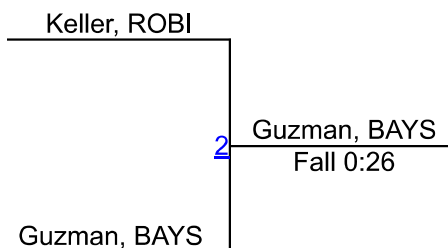

1st Annual Lady Buccaneer Invitational

190

Round 1

Round 2

Round 3

WRESTLERS

Chrystal Conkel, HUD, 3-6, 9

Joelyn Guzman, BAYS, 2-0, 9