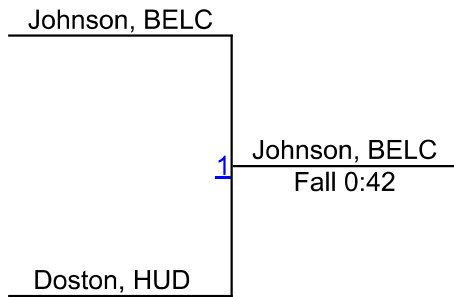

1st Annual Lady Buccaneer Invitational

235

Round 1