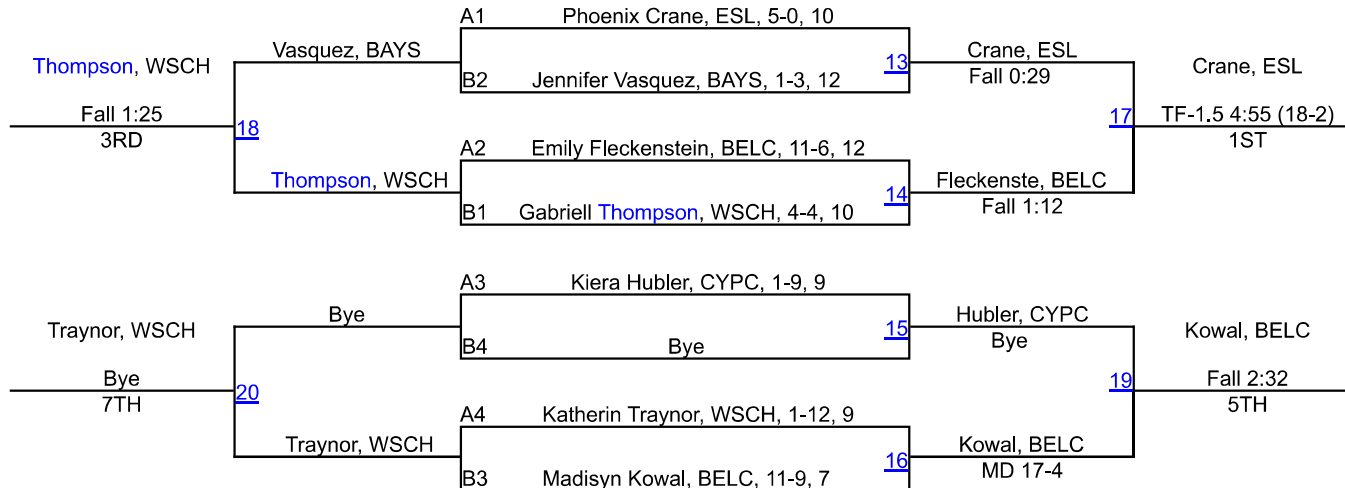

1st Annual Lady Buccaneer Invitational

100-105 comb

Round 1

Fleckenste, BELC		Fleckenste, BELC
Hubler, CYPC	1	Fall 1:14

Traynor, WSCH		Crane, ESL
Crane, ESL	2	Fall 0:00

Kowal, BELC		Kowal, BELC
Bye	3	Bye

Thompson, WSCH		Thompson, WSCH
Vasquez, BAYS	4	Fall 1:07

Round 2

POOL A

Fleckenste, BELC		Crane, ESL
Crane, ESL	5	Fall 1:18

Traynor, WSCH		Hubler, CYPC
Hubler, CYPC	6	Dec 7-3

POOL B

Kowal, BELC		Vasquez, BAYS
Vasquez, BAYS	7	Fall 0:43

Thompson, WSCH		Thompson, WSCH
Bye	8	Bye

Round 3

Fleckenste, BELC		Fleckenste, BELC
Traynor, WSCH	9	Fall 1:23

Crane, ESL		Crane, ESL
Hubler, CYPC	10	Fall 0:16

Kowal, BELC		Thompson, WSCH
Thompson, WSCH	11	Fall 3:40

Vasquez, BAYS		Vasquez, BAYS
Bye	12	Bye

FINALS