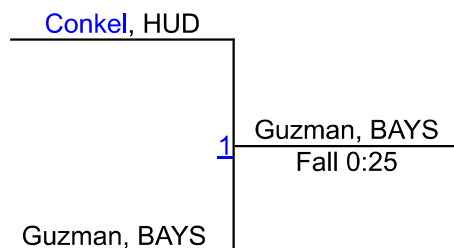

1st Annual Lady Buccaneer Invitational

190

Round 1