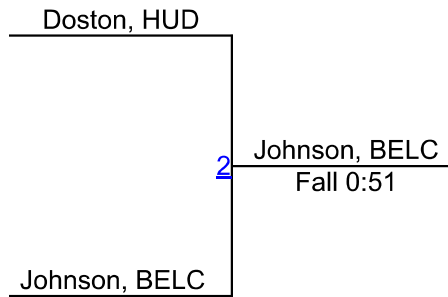

1st Annual Lady Buccaneer Invitational

235

Round 1

Round 2

Round 3

Eliana Johnson, BELC, 9-2, 9
1ST

Ariana Doston, HUD, 0-2, 10
2ND