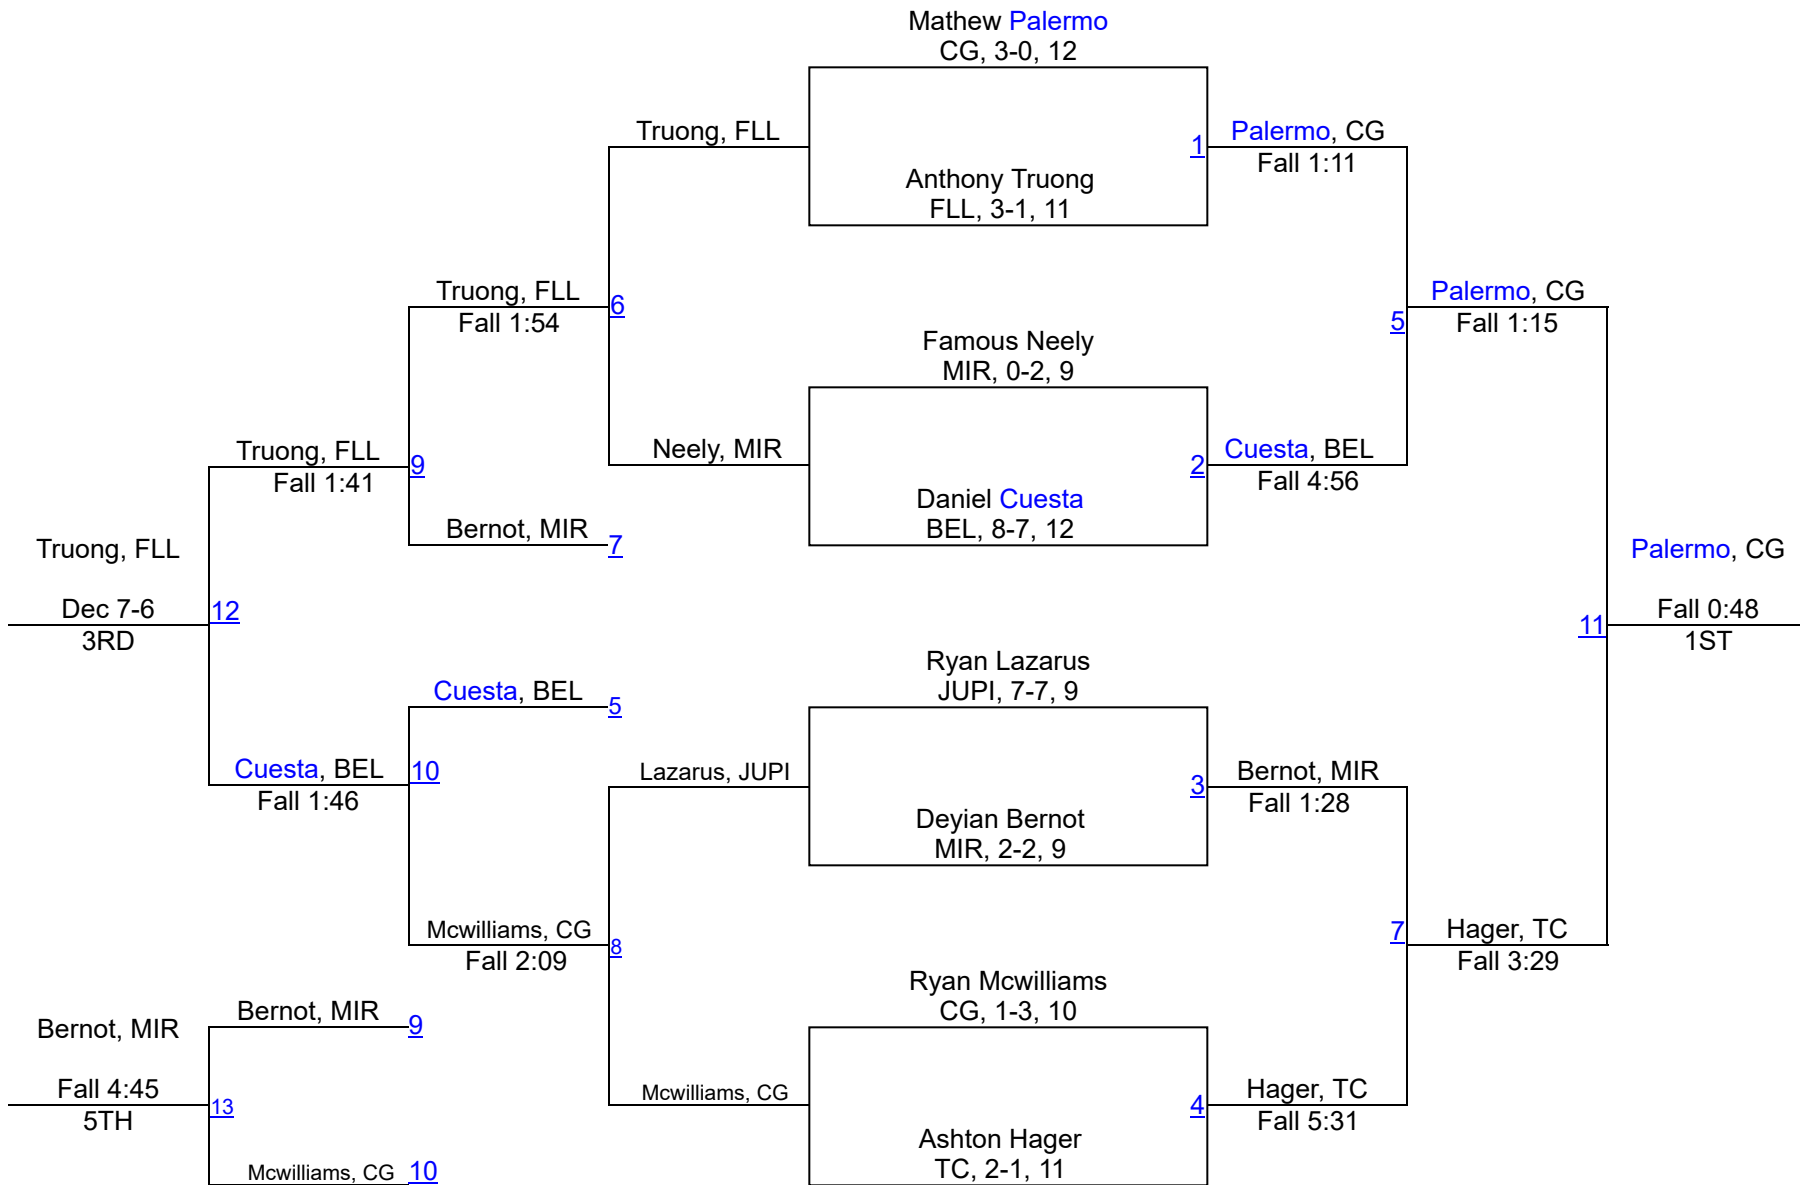

JUPITER INVITATIONAL IBT

Team Scores		
1	Cardinal Gibbons	235.5
2	Treasure Coast	171.0
3	American Heritage	152.0
4	Wellington	143.0
5	Ft. Pierce Central	136.5
6	Miramar	101.0
7	Riverdale	98.0
8	Belen Jesuit	62.5
9	Jupiter	53.0
10	Ft. Lauderdale	47.0
11	Lincoln Park Academy	42.0
12	Forest Hill	35.0
13	Martin County	18.0
13	Suncoast	18.0
15	South Fork	9.0

Jupiter Invitational Day 2 IBT

106 Red

Jupiter Invitational Day 2 IBT

113 Red

Jupiter Invitational Day 2 IBT

120 Red

Jupiter Invitational Day 2 IBT

126 Red

Jupiter Invitational Day 2 IBT

132 Red

Jupiter Invitational Day 2 IBT

138 Red

Jupiter Invitational Day 2 IBT

145 Red

Jupiter Invitational Day 2 IBT

160 Red