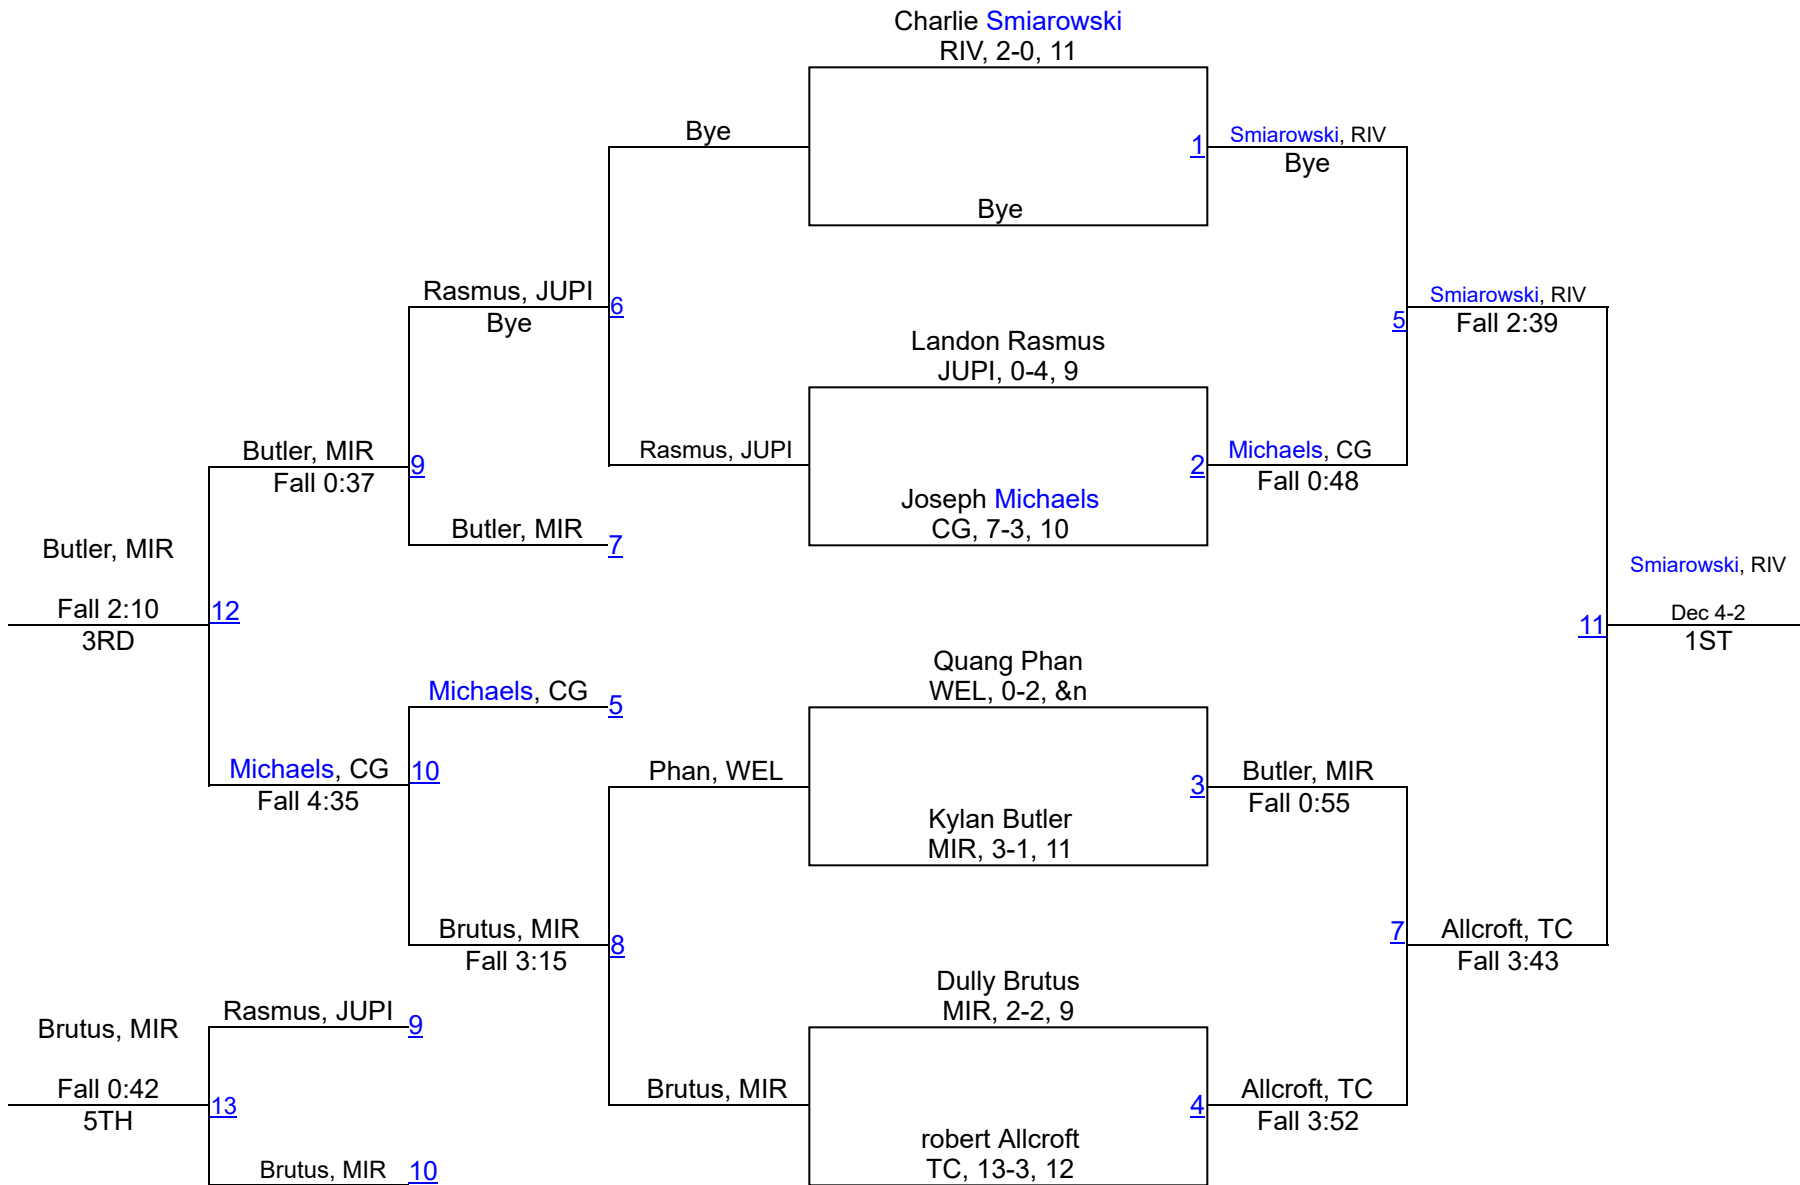

JUPITER INVITATIONAL IBT

Team Scores		
1	Cardinal Gibbons	235.5
2	Treasure Coast	171.0
3	American Heritage	152.0
4	Wellington	143.0
5	Ft. Pierce Central	136.5
6	Miramar	101.0
7	Riverdale	98.0
8	Belen Jesuit	62.5
9	Jupiter	53.0
10	Ft. Lauderdale	47.0
11	Lincoln Park Academy	42.0
12	Forest Hill	35.0
13	Martin County	18.0
13	Suncoast	18.0
15	South Fork	9.0

Jupiter Invitational Day 2 IBT

106 Red

Jupiter Invitational Day 2 IBT

113 Red

Jupiter Invitational Day 2 IBT

120 Red

Jupiter Invitational Day 2 IBT

126 Red

Jupiter Invitational Day 2 IBT

132 Red

Jupiter Invitational Day 2 IBT

138 Red

Jupiter Invitational Day 2 IBT

145 Red

Jupiter Invitational Day 2 IBT

160 Red