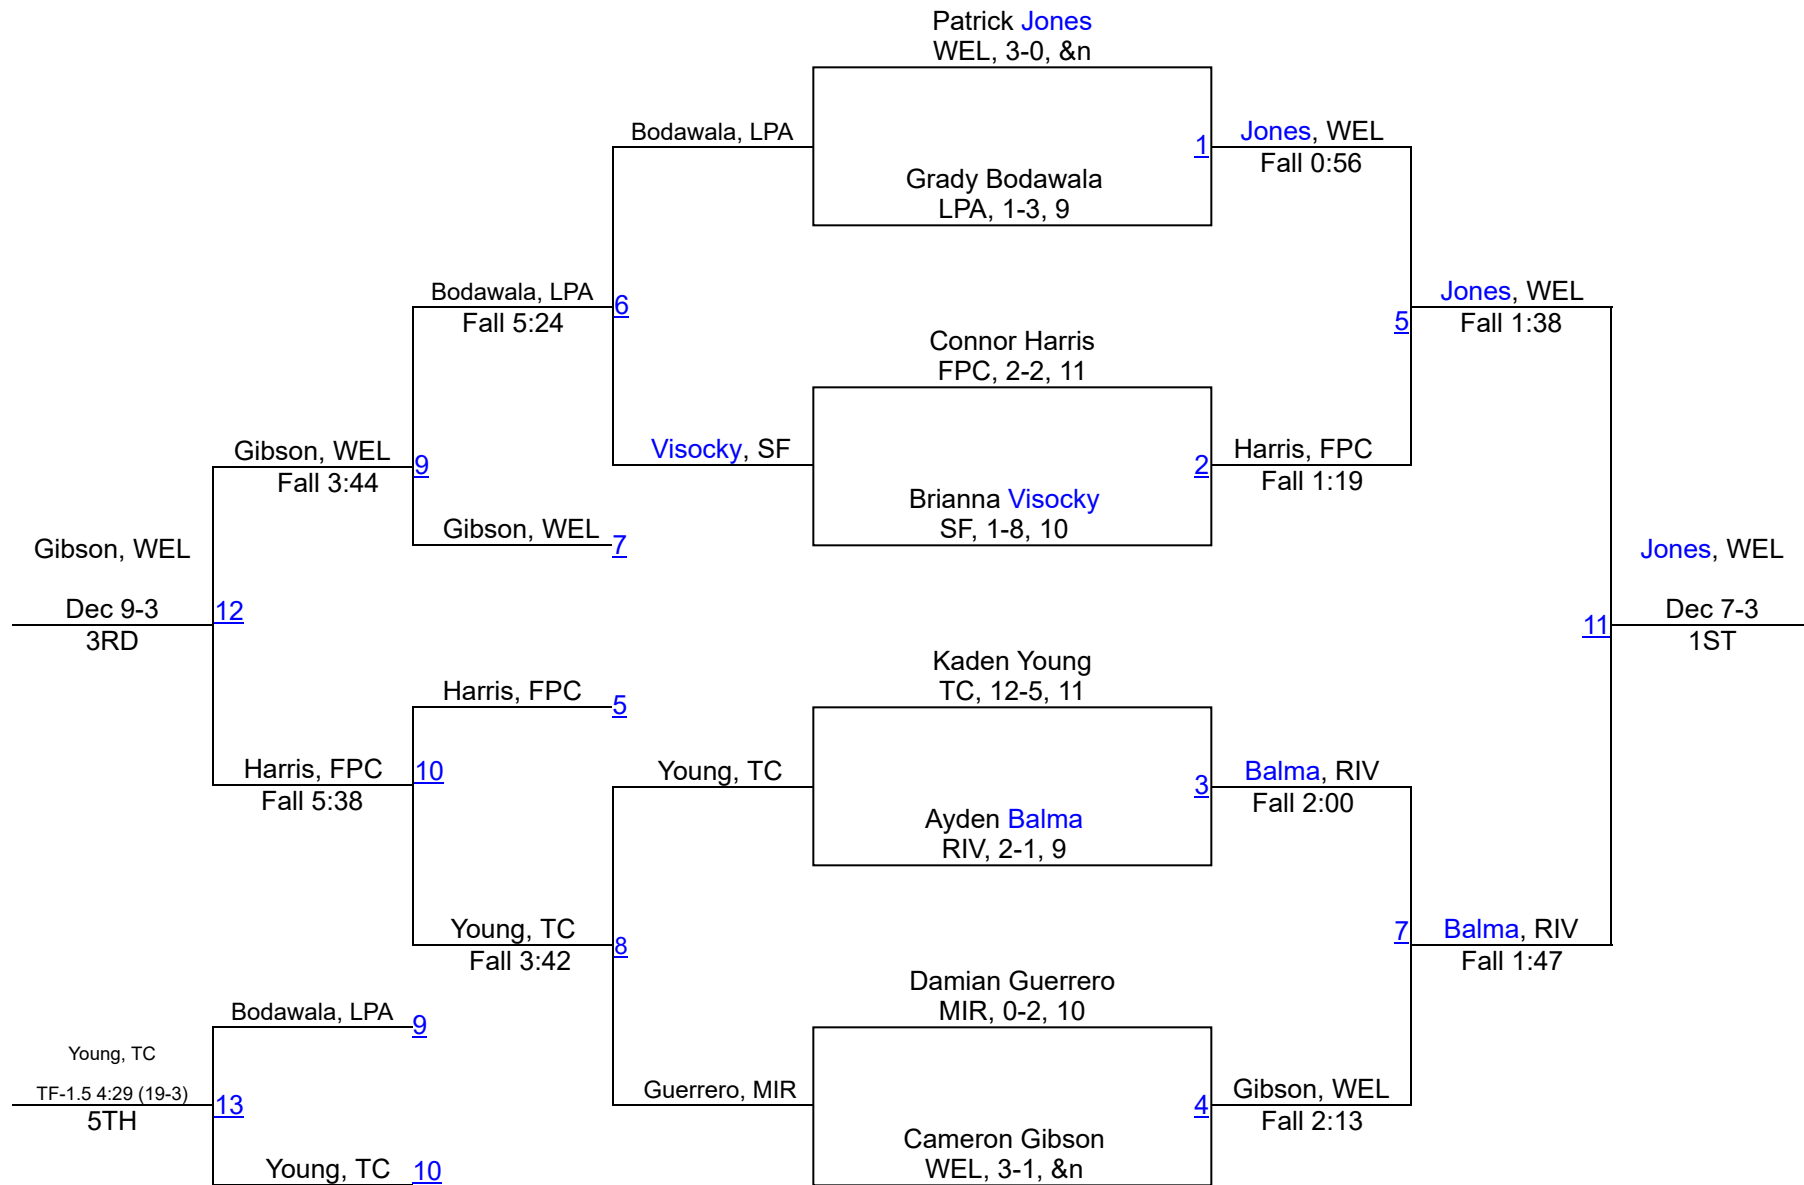

JUPITER INVITATIONAL IBT

Team Scores		
1	Cardinal Gibbons	235.5
2	Treasure Coast	171.0
3	American Heritage	152.0
4	Wellington	143.0
5	Ft. Pierce Central	136.5
6	Miramar	101.0
7	Riverdale	98.0
8	Belen Jesuit	62.5
9	Jupiter	53.0
10	Ft. Lauderdale	47.0
11	Lincoln Park Academy	42.0
12	Forest Hill	35.0
13	Martin County	18.0
13	Suncoast	18.0
15	South Fork	9.0

Jupiter Invitational Day 2 IBT

106 Red

Jupiter Invitational Day 2 IBT

113 Red

Jupiter Invitational Day 2 IBT

120 Red

Jupiter Invitational Day 2 IBT

126 Red