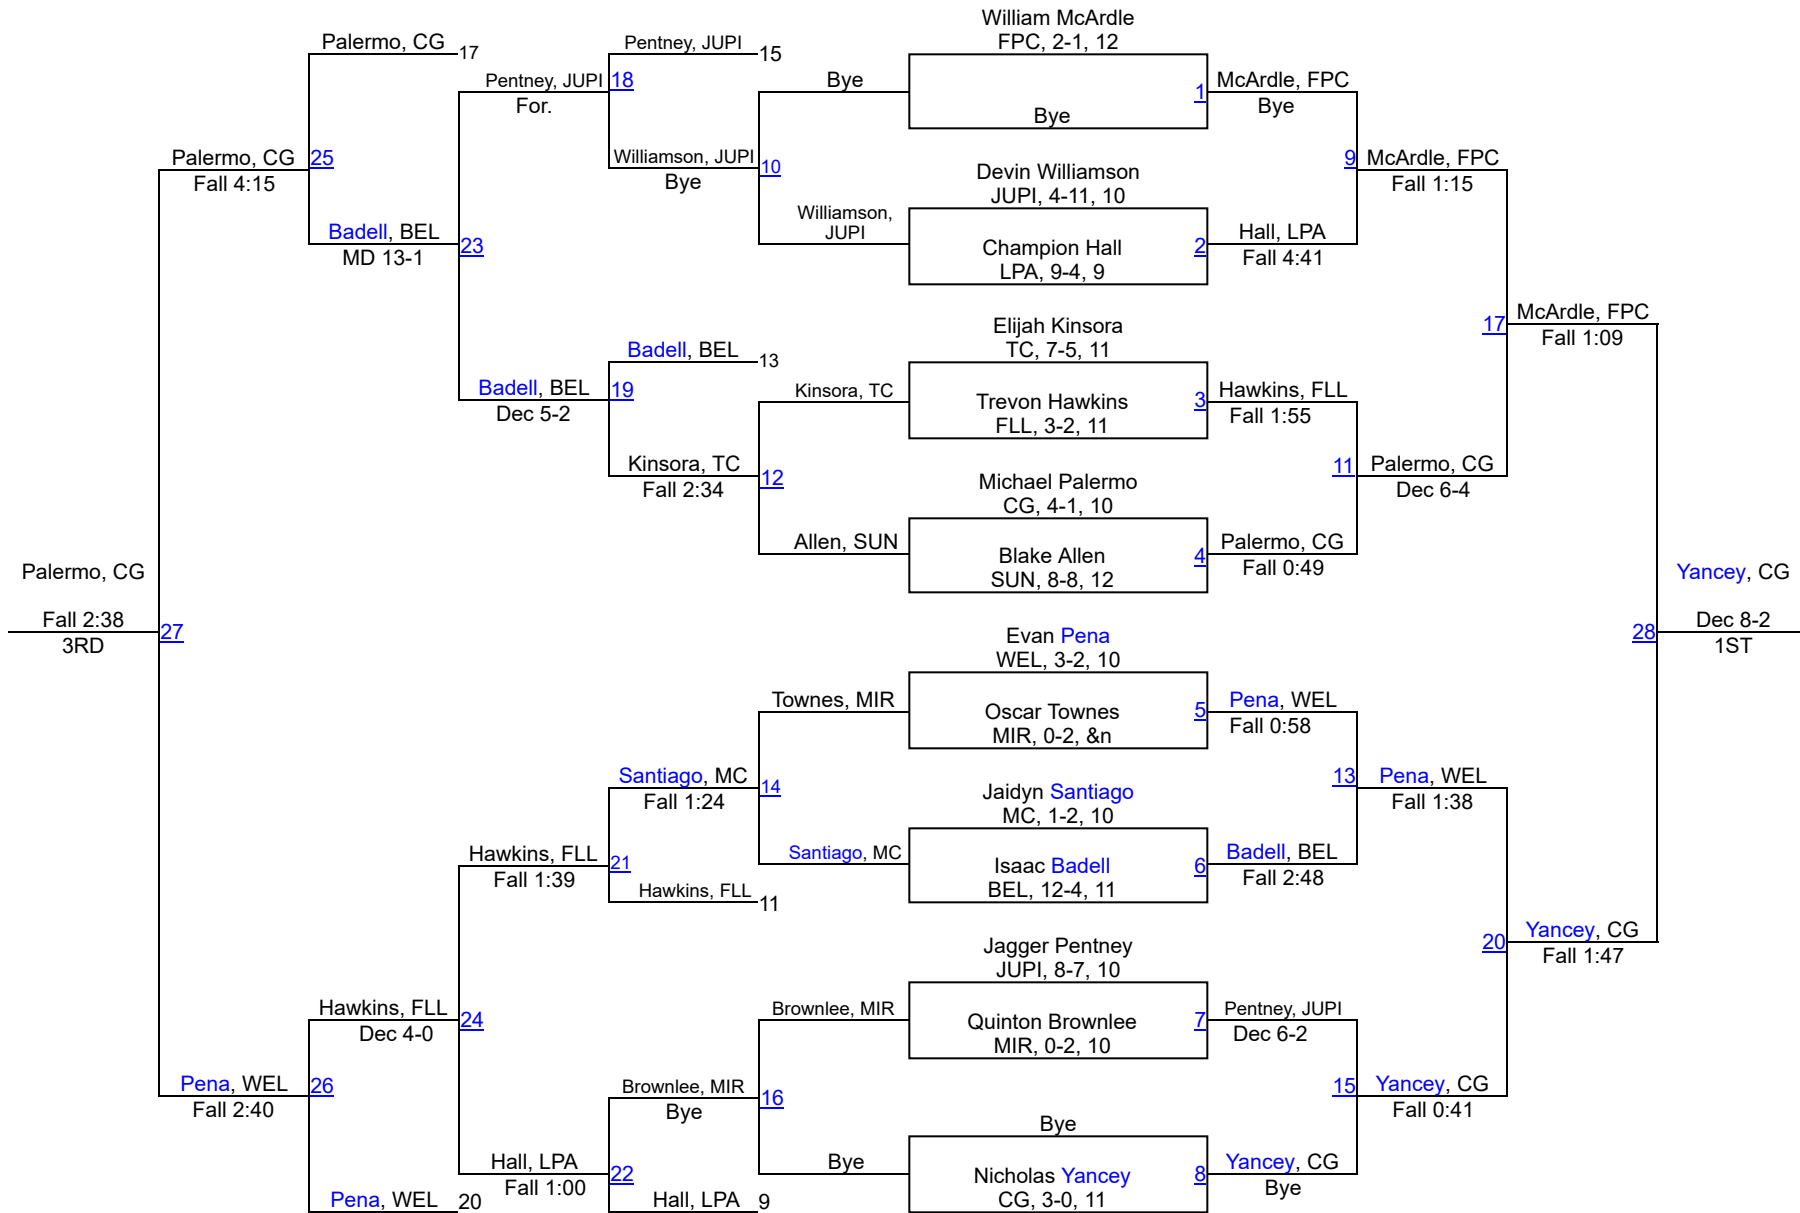

JUPITER INVITATIONAL IBT

Team Scores		
1	Cardinal Gibbons	235.5
2	Treasure Coast	171.0
3	American Heritage	152.0
4	Wellington	143.0
5	Ft. Pierce Central	136.5
6	Miramar	101.0
7	Riverdale	98.0
8	Belen Jesuit	62.5
9	Jupiter	53.0
10	Ft. Lauderdale	47.0
11	Lincoln Park Academy	42.0
12	Forest Hill	35.0
13	Martin County	18.0
13	Suncoast	18.0
15	South Fork	9.0

Jupiter Invitational Day 2 IBT

106 Red

Jupiter Invitational Day 2 IBT

113 Red

Jupiter Invitational Day 2 IBT

120 Red

Jupiter Invitational Day 2 IBT

126 Red

Jupiter Invitational Day 2 IBT

132 Red

Jupiter Invitational Day 2 IBT

138 Red

Jupiter Invitational Day 2 IBT

145 Red

Jupiter Invitational Day 2 IBT

160 Red