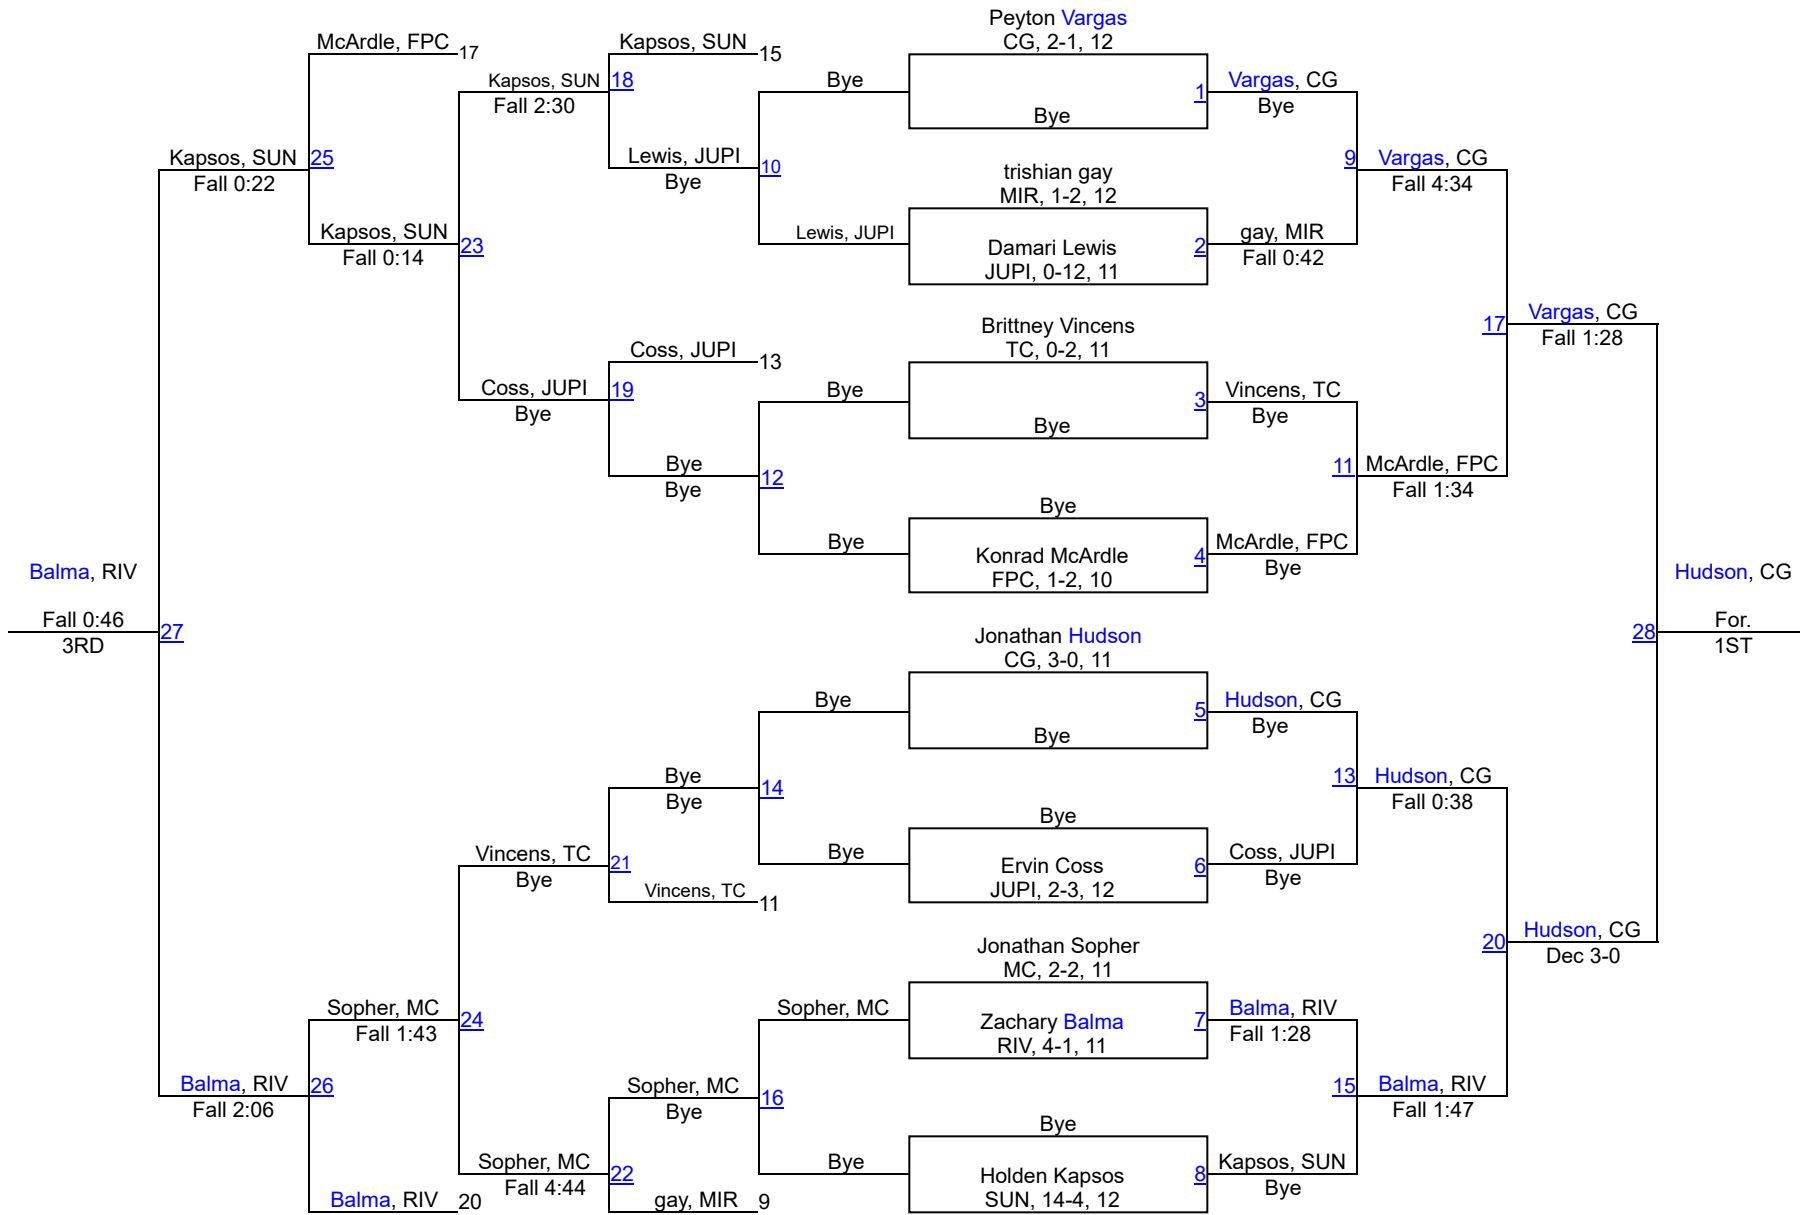

JUPITER INVITATIONAL IBT

Team Scores		
1	Cardinal Gibbons	235.5
2	Treasure Coast	171.0
3	American Heritage	152.0
4	Wellington	143.0
5	Ft. Pierce Central	136.5
6	Miramar	101.0
7	Riverdale	98.0
8	Belen Jesuit	62.5
9	Jupiter	53.0
10	Ft. Lauderdale	47.0
11	Lincoln Park Academy	42.0
12	Forest Hill	35.0
13	Martin County	18.0
13	Suncoast	18.0
15	South Fork	9.0

Jupiter Invitational Day 2 IBT

106 Red

Jupiter Invitational Day 2 IBT

113 Red

Jupiter Invitational Day 2 IBT

120 Red

Jupiter Invitational Day 2 IBT

126 Red

Jupiter Invitational Day 2 IBT

132 Red

Jupiter Invitational Day 2 IBT

138 Red

Jupiter Invitational Day 2 IBT

145 Red

Jupiter Invitational Day 2 IBT

160 Red