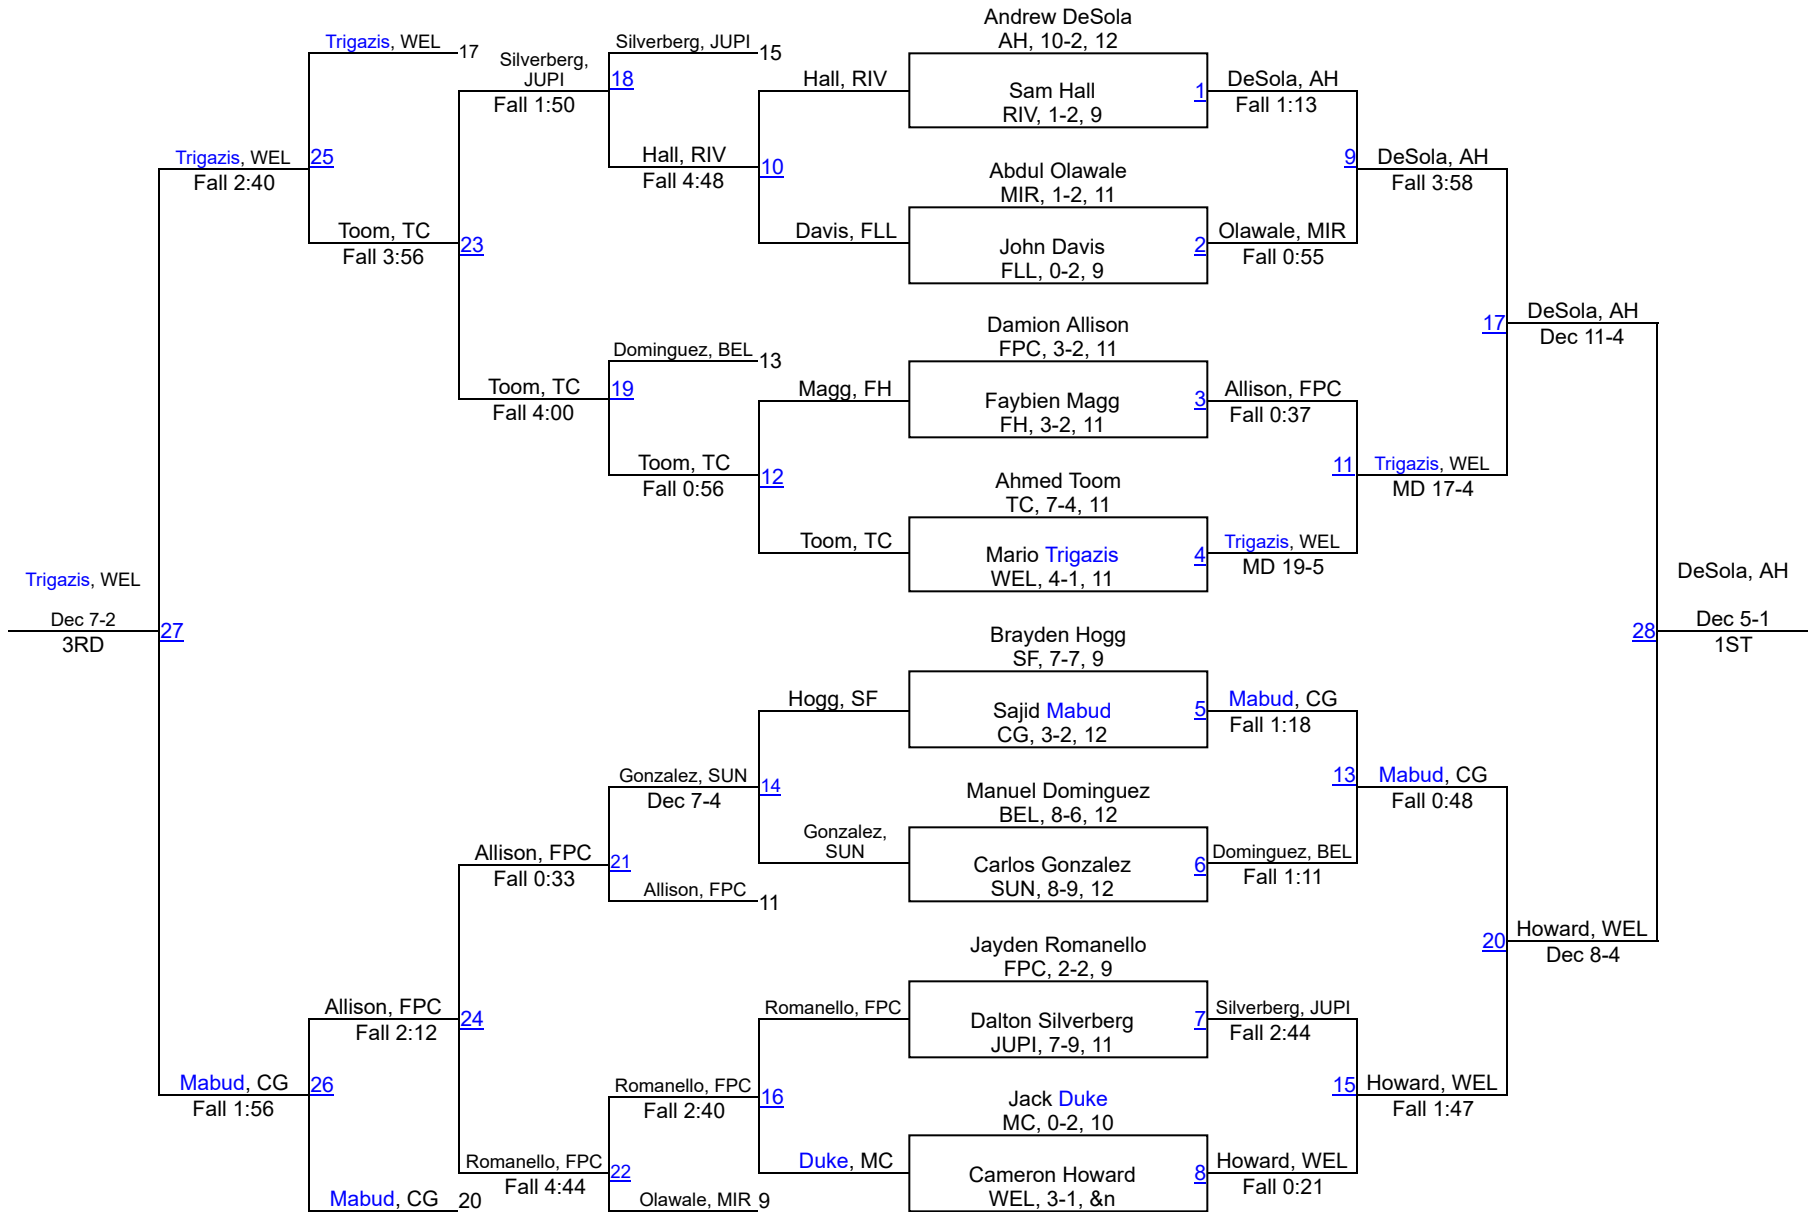

JUPITER INVITATIONAL IBT

Team Scores		
1	Cardinal Gibbons	235.5
2	Treasure Coast	171.0
3	American Heritage	152.0
4	Wellington	143.0
5	Ft. Pierce Central	136.5
6	Miramar	101.0
7	Riverdale	98.0
8	Belen Jesuit	62.5
9	Jupiter	53.0
10	Ft. Lauderdale	47.0
11	Lincoln Park Academy	42.0
12	Forest Hill	35.0
13	Martin County	18.0
13	Suncoast	18.0
15	South Fork	9.0

Jupiter Invitational Day 2 IBT

106 Red

Jupiter Invitational Day 2 IBT

113 Red

Jupiter Invitational Day 2 IBT

120 Red

Jupiter Invitational Day 2 IBT

126 Red

Jupiter Invitational Day 2 IBT

132 Red

Jupiter Invitational Day 2 IBT

138 Red

Jupiter Invitational Day 2 IBT

145 Red

Jupiter Invitational Day 2 IBT

160 Red