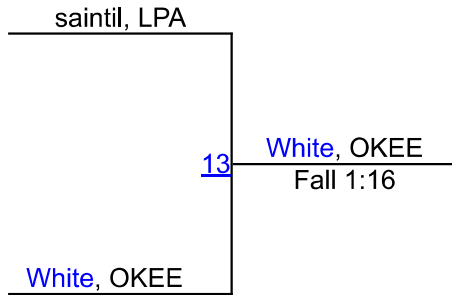

Skyla Warriner, JEBE, 1-2, 9

Sophia Gonzalez, SERI, 0-3, 9

Armani Scott, FPC, 2-1, 10

Ciara Cortez, SERI, 3-0, 11

Ciara Cortez, SERI, 3-0, 11

1ST

Armani Scott, FPC, 2-1, 10

2ND

Skyla Warriner, JEBE, 1-2, 9

3RD

Sophia Gonzalez, SERI, 0-3, 9

4TH

Girls Beach Battle

170

Round 1

Round 2