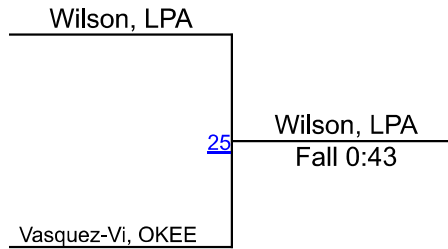

WRESTLERS

Alicia Marshall, LPA, 0-2, 8

jakeire merritt, LPA, 1-1, 10

Mia Johnson, FPC, 2-0, 9

Mia Johnson, FPC, 2-0, 9

1ST

jakeire merritt, LPA, 1-1, 10

2ND

Alicia Marshall, LPA, 0-2, 8

3RD

Girls Beach Battle

235

Round 1

Round 2

Round 3

WRESTLERS

Nevaeh Robinson, OKEE, 5-2, 10

Hailey Vasquez-Virt, OKEE, 0-2, 12

Quisiera Wilson, LPA, 7-2, 8

Nevaeh Robinson, OKEE, 5-2, 10

1ST

Quisiera Wilson, LPA, 7-2, 8

2ND

Hailey Vasquez-Virt, OKEE, 0-2, 12