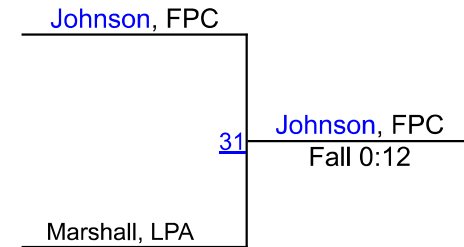

Round 3

Anastasi White, OKEE, 5-1, 11
1ST

chaniya saintil, LPA, 6-4, 10
2ND

Girls Beach Battle

190

Round 1

Round 2

Round 3

WRESTLERS

Alicia Marshall, LPA, 0-2, 8

jakeire merritt, LPA, 1-1, 10

Mia Johnson, FPC, 2-0, 9

Mia Johnson, FPC, 2-0, 9

1ST

jakeire merritt, LPA, 1-1, 10

2ND