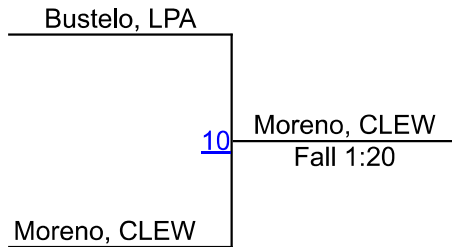

120: 1. Brooke Vanetten (JB); 2. Ruckkyuna Wilson (LPA)

130: 1. Patrice Cooper (OKE); 2. Briggett Perez (LPA)

140: 1. Gaby Perez (FTPC); 2. Carlie Eaton (OKE)

155: 1. Ciara Cortez (SR); 2. Armani Scott (FTPC)

170: 1. Anastasia White (OKE); 2. Chaniya Saintil (LPA)

190: 1. Mia Johnson (FTPC); 2. Jakeire Merritt (LPA)

235: 1. Neveah Robinson (OKE); 2. Quisiera Wilson (LPA)

Brackets provided by TrackWrestling.

Rankings are brought to you by
KabraWrestling.com

Girls Beach Battle

110

Round 1

Round 2

Round 3

WRESTLERS

Sophia Bustelo, LPA, 5-4, 8

Kaylee Moreno, CLEW, 2-0, 12