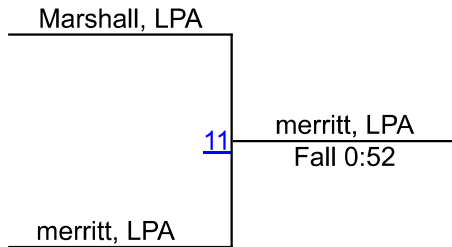

Girls Beach Battle

190

Round 1