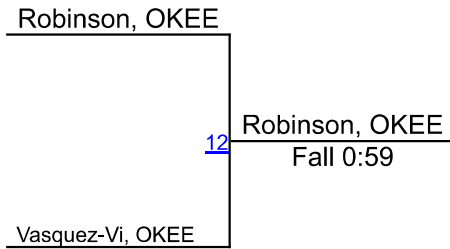

Girls Beach Battle

235

Round 1