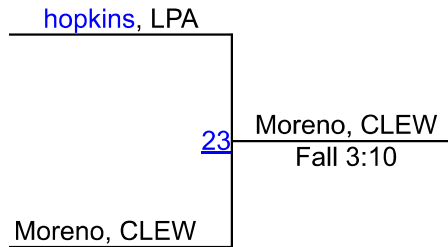

Girls Beach Battle

110

Round 1

Round 2

Round 3

WRESTLERS

Sophia Bustelo, LPA, 5-4, 8

Kaylee Moreno, CLEW, 2-0, 12

natalie hopkins, LPA, 4-3, 7

Kaylee Moreno, CLEW, 2-0, 12

1ST

Sophia Bustelo, LPA, 5-4, 8

2ND

natalie hopkins, LPA, 4-3, 7

3RD