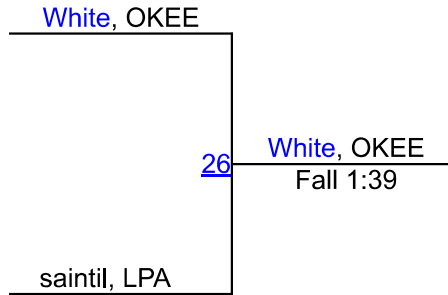

Skyla Warriner, JEBE, 1-2, 9

Sophia Gonzalez, SERI, 0-3, 9

Armani Scott, FPC, 2-1, 10

Ciara Cortez, SERI, 3-0, 11

Ciara Cortez, SERI, 3-0, 11

1ST

Armani Scott, FPC, 2-1, 10

2ND

Skyla Warriner, JEBE, 1-2, 9

3RD

Sophia Gonzalez, SERI, 0-3, 9

4TH

Girls Beach Battle

170

Round 1

Round 2