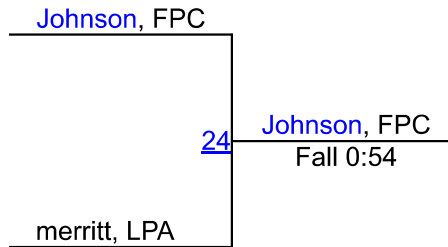

Round 3

Anastasi White, OKEE, 5-1, 11
1ST

chaniya saintil, LPA, 6-4, 10
2ND

Girls Beach Battle

190

Round 1

Round 2

Round 3

WRESTLERS

Alicia Marshall, LPA, 0-2, 8

jakeire merritt, LPA, 1-1, 10

Mia Johnson, FPC, 2-0, 9

Mia Johnson, FPC, 2-0, 9

1ST

jakeire merritt, LPA, 1-1, 10

2ND