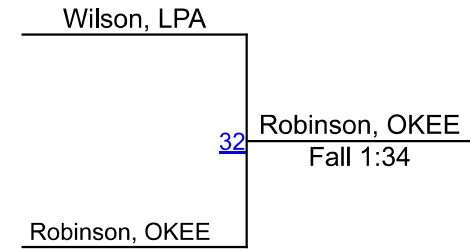

Round 3

WRESTLERS

Nevaeh Robinson, OKEE, 5-2, 10

Hailey Vasquez-Virt, OKEE, 0-2, 12

Quisiera Wilson, LPA, 7-2, 8

Nevaeh Robinson, OKEE, 5-2, 10

1ST

Quisiera Wilson, LPA, 7-2, 8

2ND

Hailey Vasquez-Virt, OKEE, 0-2, 12

3RD