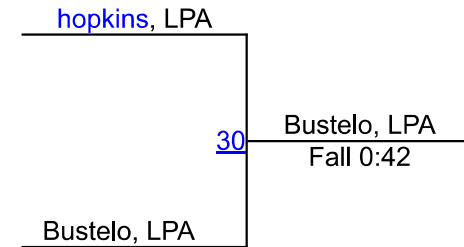

Girls Beach Battle

110

Round 1

Round 2

Round 3

WRESTLERS

Sophia Bustelo, LPA, 5-4, 8

Kaylee Moreno, CLEW, 2-0, 12