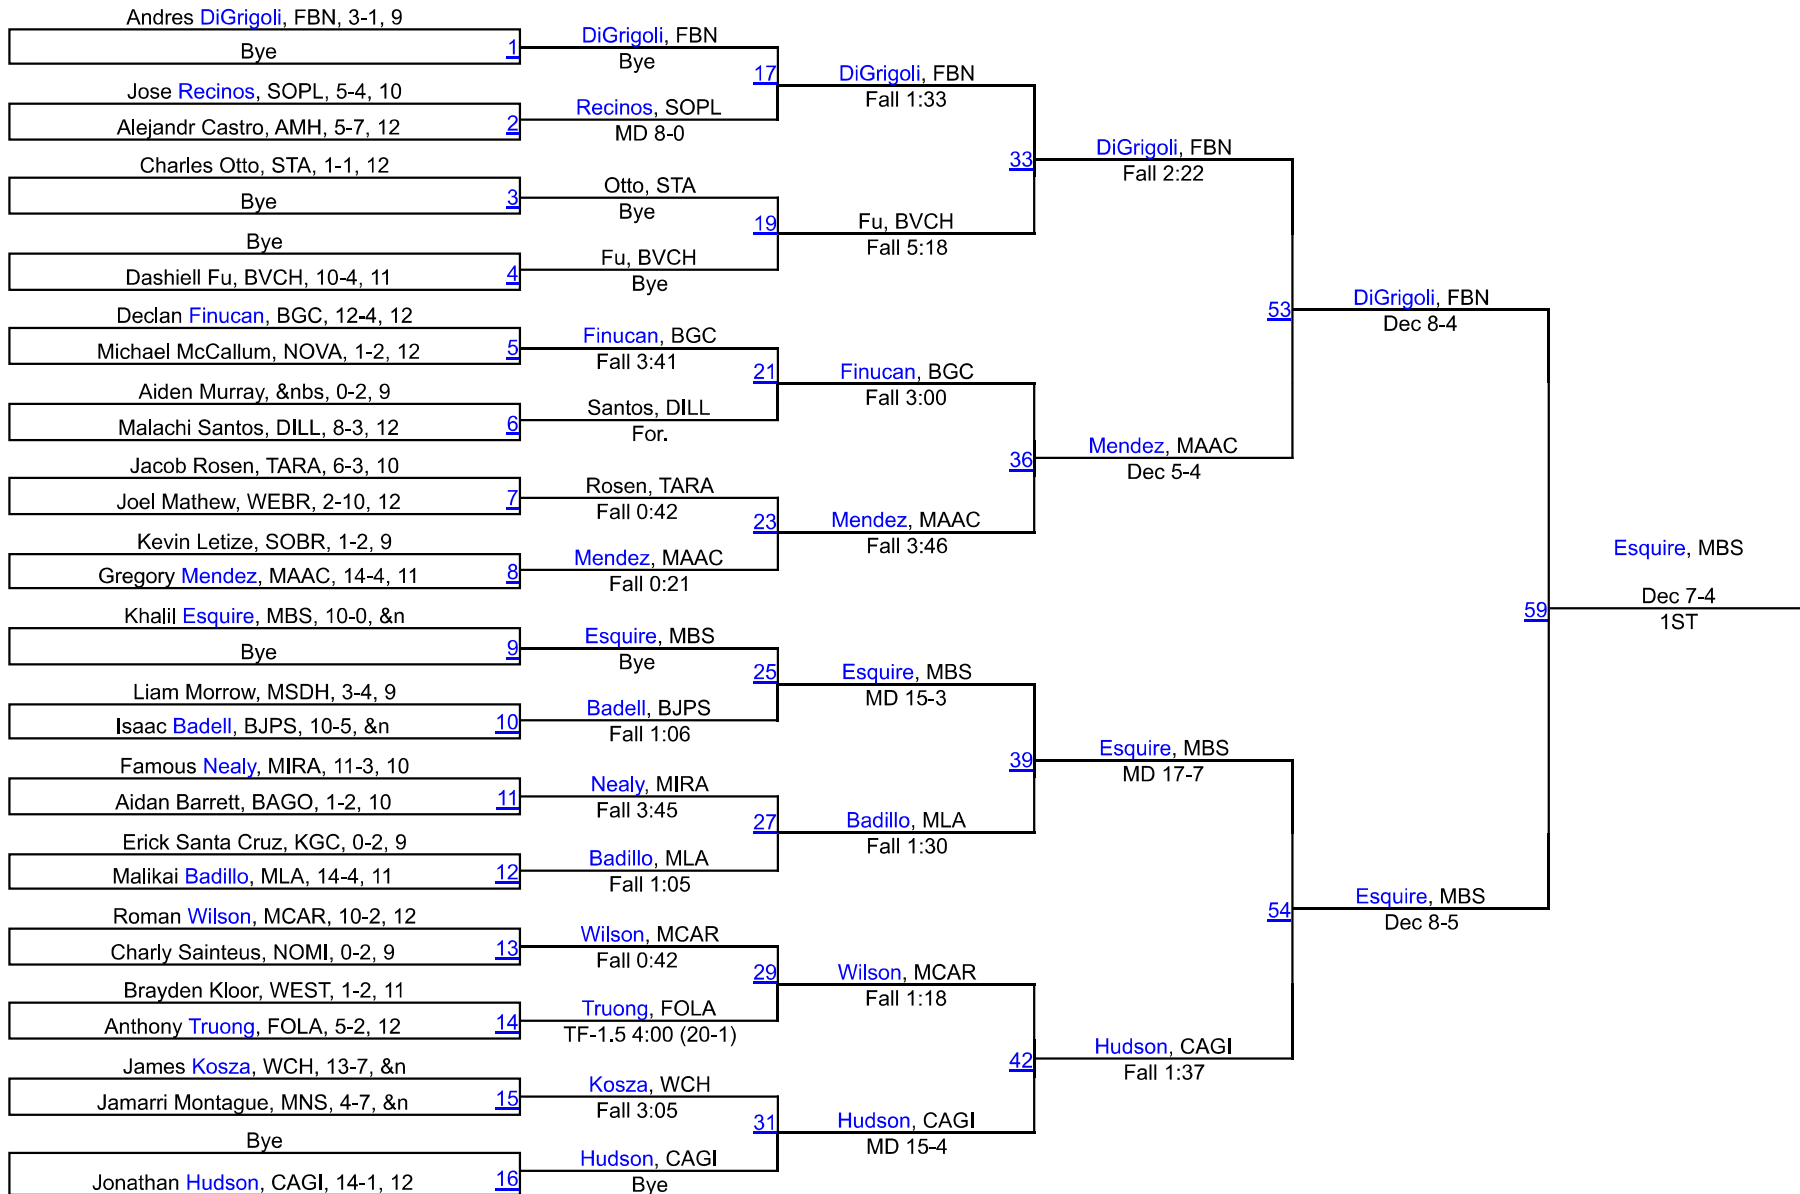

220: Damian Soto (Mater Lakes Academy) p. Nathan Chen (Pine Crest) 1:49

285: Kevin Dunbar (Dillard) p. David Francis (Miramar) 0:41

Brackets provided by TrackWrestling.

Rankings are brought to you by
KabraWrestling.com

5th Annual GillisStrong 2022

106

5th Annual GillisStrong 2022

113

5th Annual GillisStrong 2022

120

5th Annual GillisStrong 2022

126

5th Annual GillisStrong 2022

132

5th Annual GillisStrong 2022

138

5th Annual GillisStrong 2022

145

5th Annual GillisStrong 2022

152