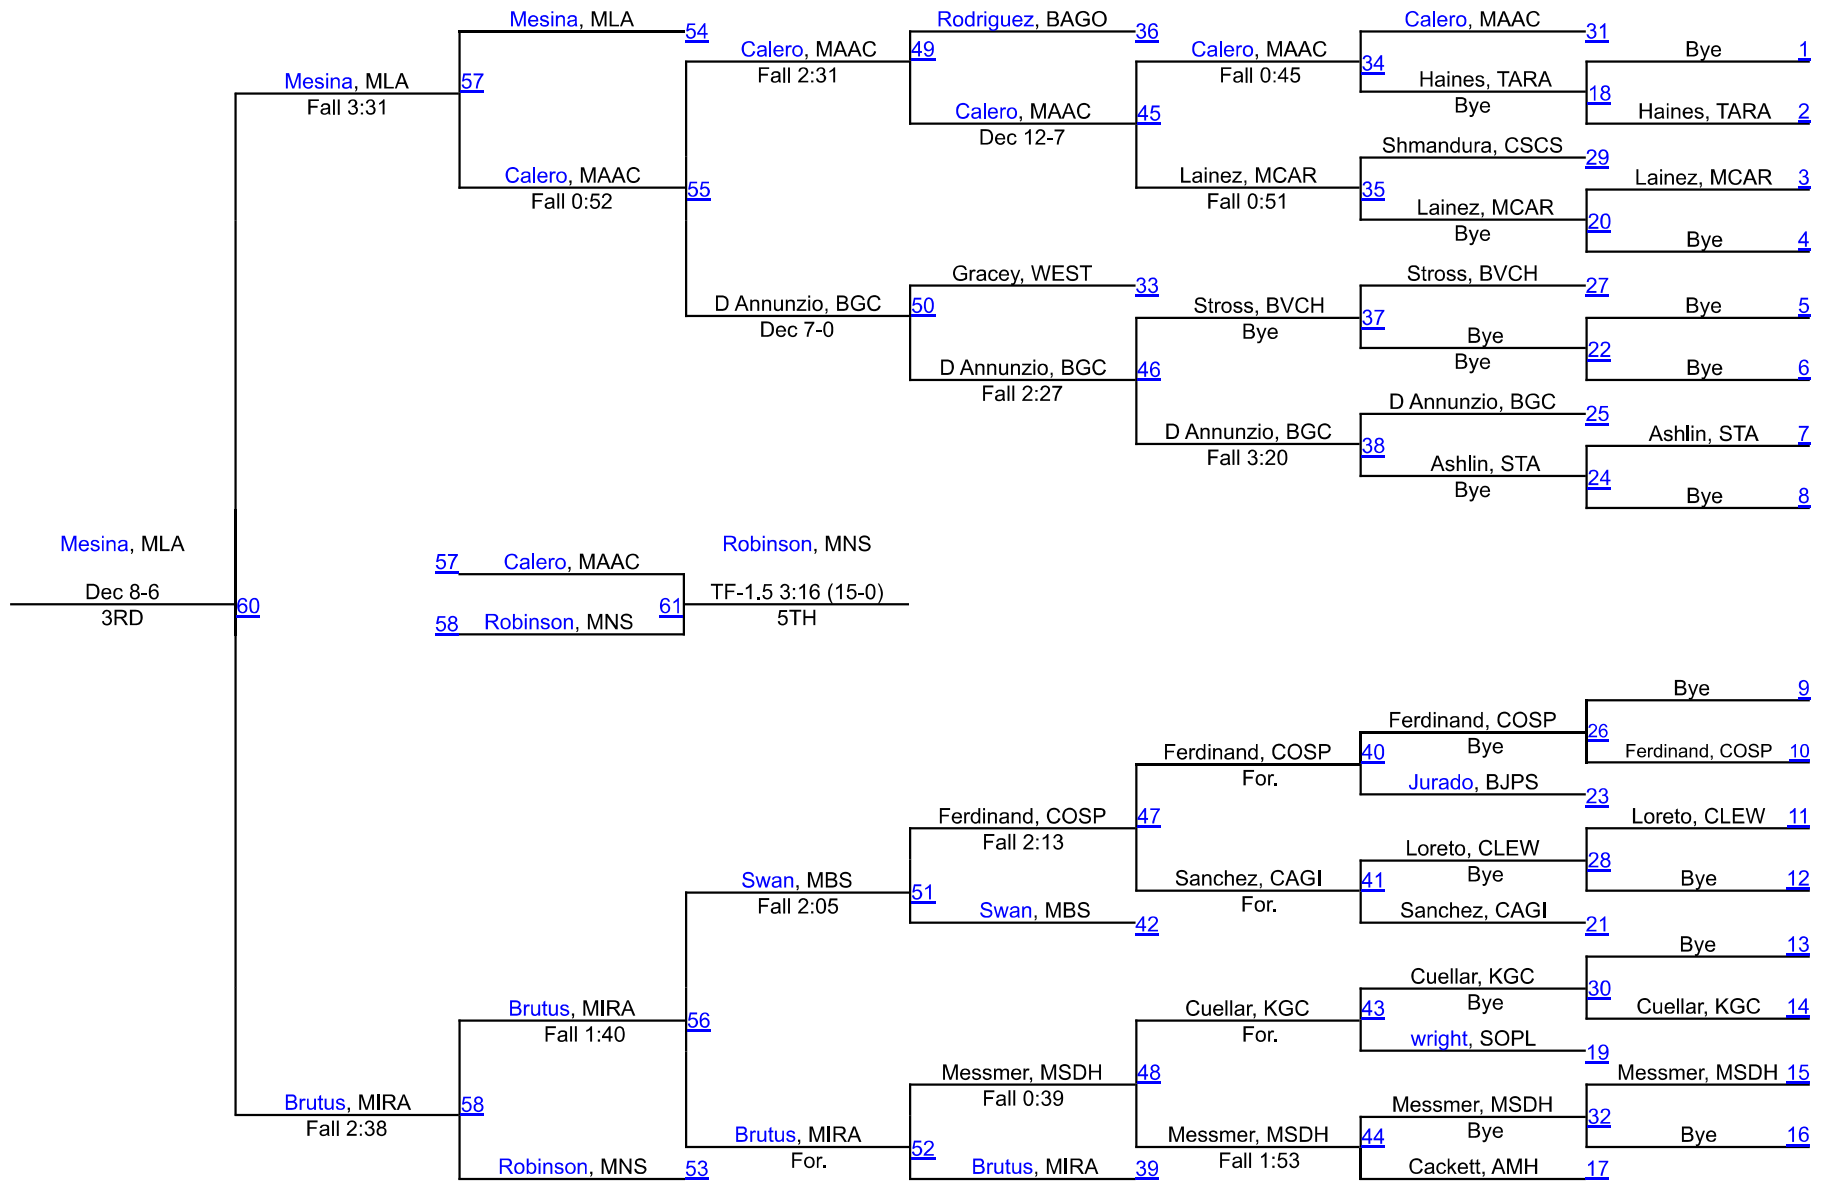

220: Damian Soto (Mater Lakes Academy) p. Nathan Chen (Pine Crest) 1:49

285: Kevin Dunbar (Dillard) p. David Francis (Miramar) 0:41

Brackets provided by TrackWrestling.

Rankings are brought to you by
KabraWrestling.com

5th Annual GillisStrong 2022

106

5th Annual GillisStrong 2022

113

5th Annual GillisStrong 2022

120

5th Annual GillisStrong 2022

126

5th Annual GillisStrong 2022

132

5th Annual GillisStrong 2022

138

5th Annual GillisStrong 2022

145

5th Annual GillisStrong 2022

152