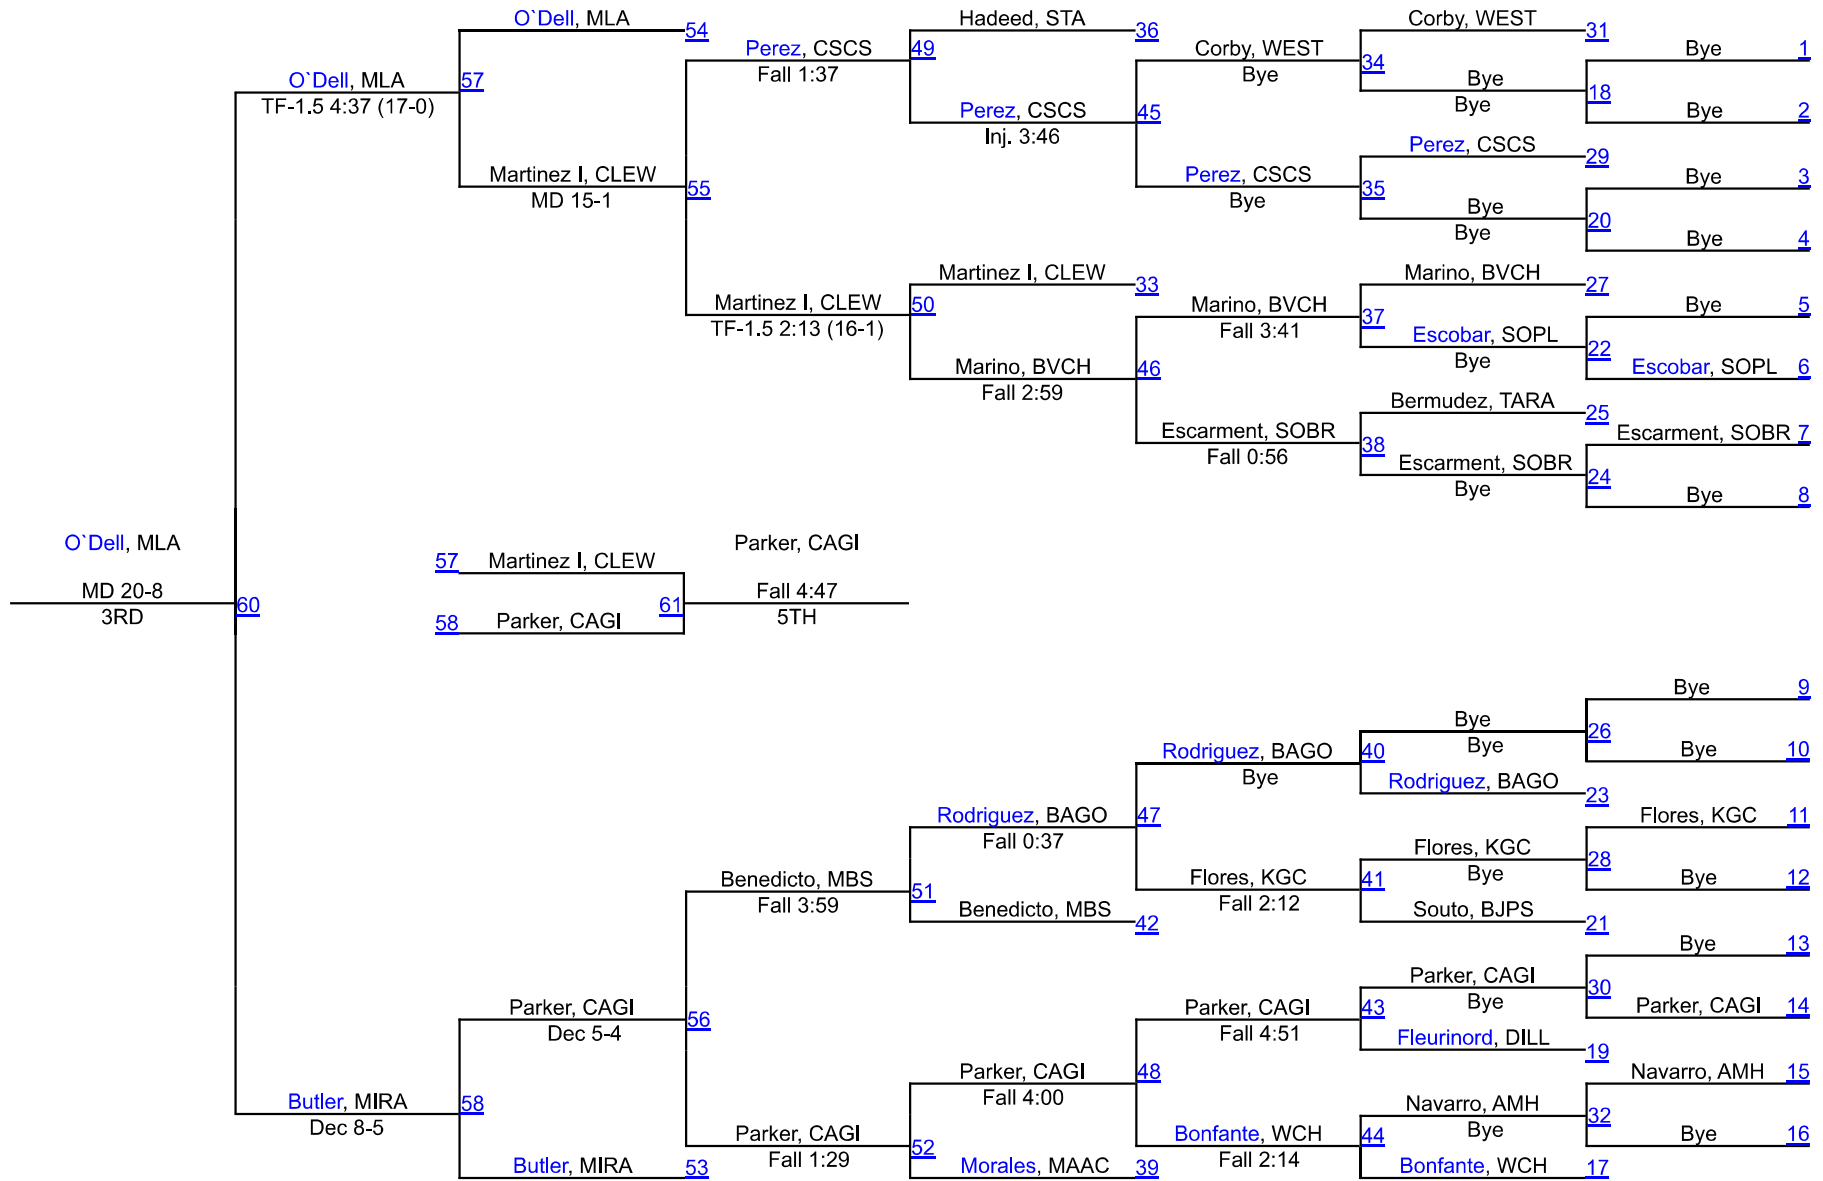

220: Damian Soto (Mater Lakes Academy) p. Nathan Chen (Pine Crest) 1:49

285: Kevin Dunbar (Dillard) p. David Francis (Miramar) 0:41

Brackets provided by TrackWrestling.

Rankings are brought to you by
KabraWrestling.com

5th Annual GillisStrong 2022

106

5th Annual GillisStrong 2022

113

5th Annual GillisStrong 2022

120

5th Annual GillisStrong 2022

126

5th Annual GillisStrong 2022

132

5th Annual GillisStrong 2022

138

5th Annual GillisStrong 2022

145

5th Annual GillisStrong 2022

152