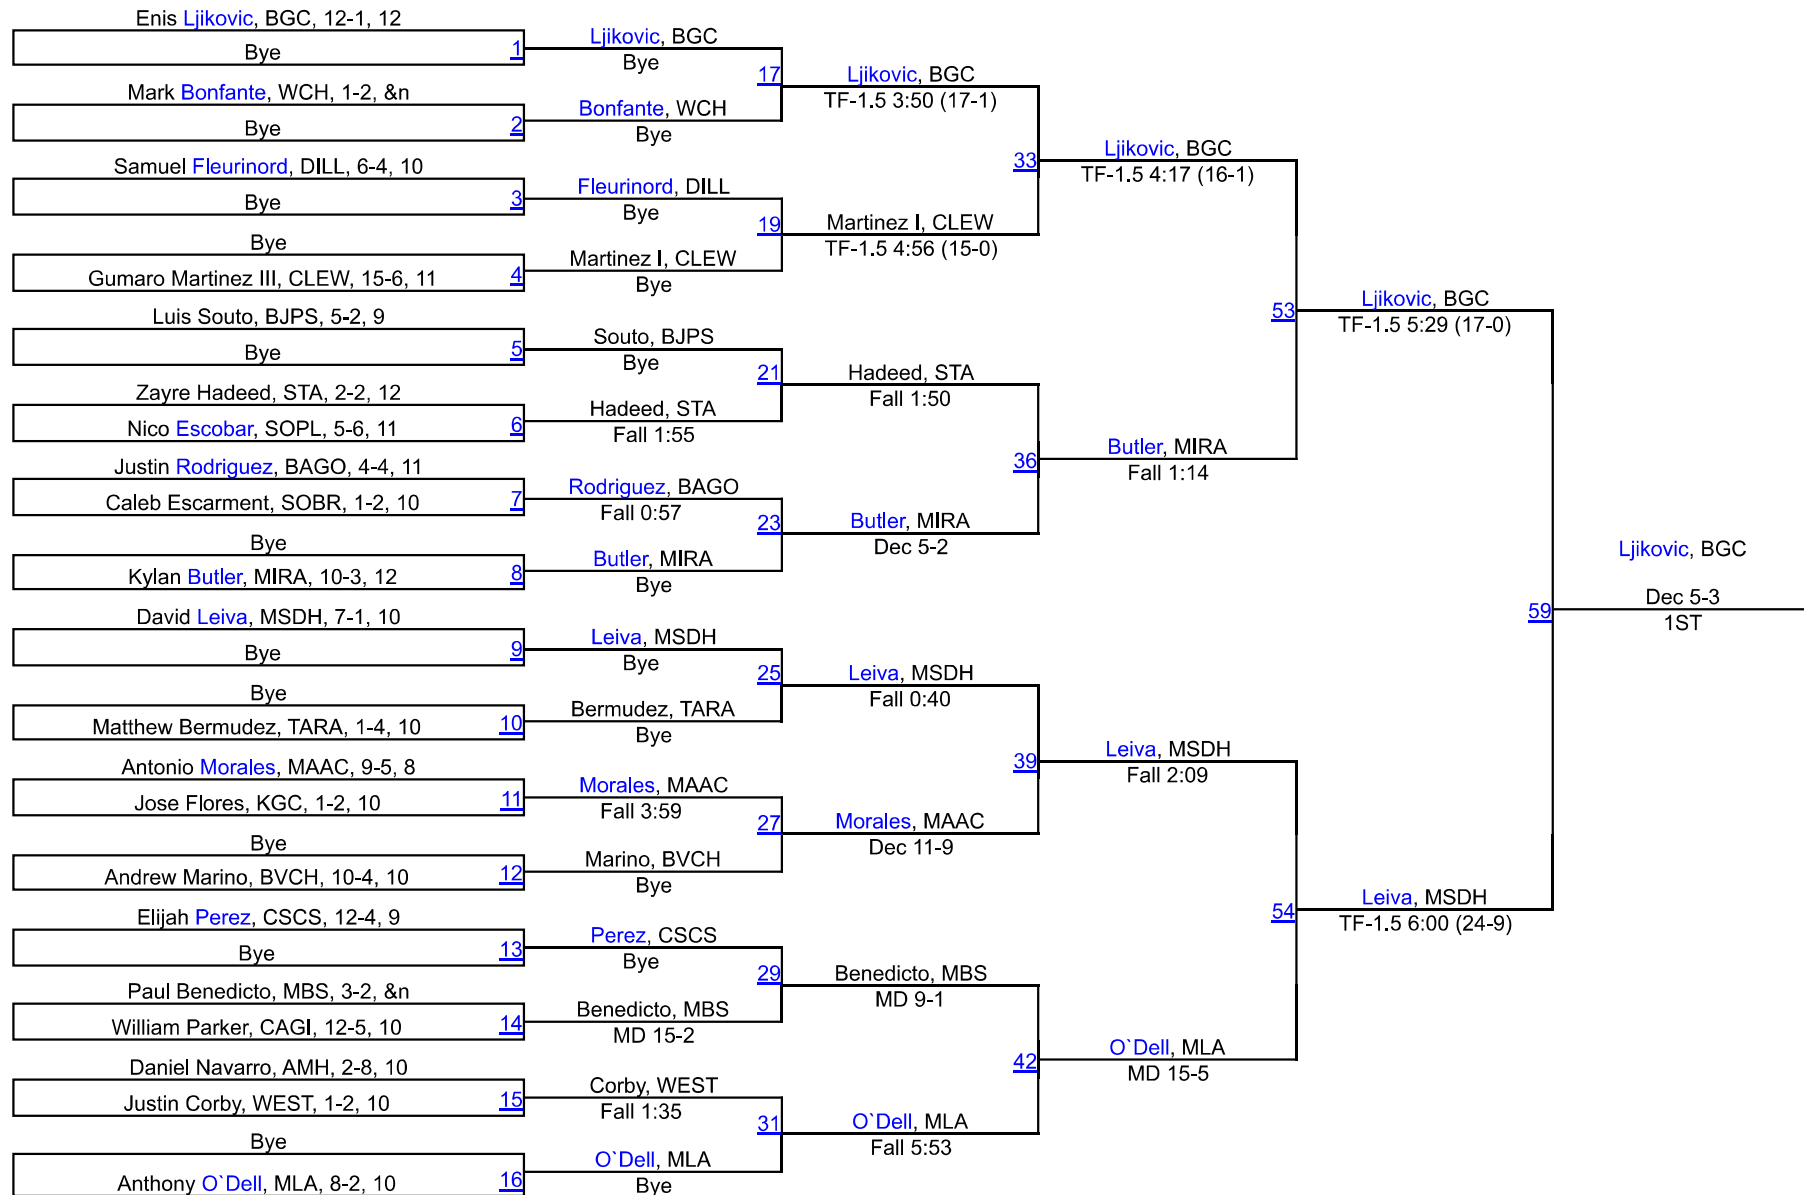

220: Damian Soto (Mater Lakes Academy) p. Nathan Chen (Pine Crest) 1:49

285: Kevin Dunbar (Dillard) p. David Francis (Miramar) 0:41

Brackets provided by TrackWrestling.

Rankings are brought to you by
KabraWrestling.com

5th Annual GillisStrong 2022

106

5th Annual GillisStrong 2022

113

5th Annual GillisStrong 2022

120

5th Annual GillisStrong 2022

126

5th Annual GillisStrong 2022

132

5th Annual GillisStrong 2022

138

5th Annual GillisStrong 2022

145

5th Annual GillisStrong 2022

152