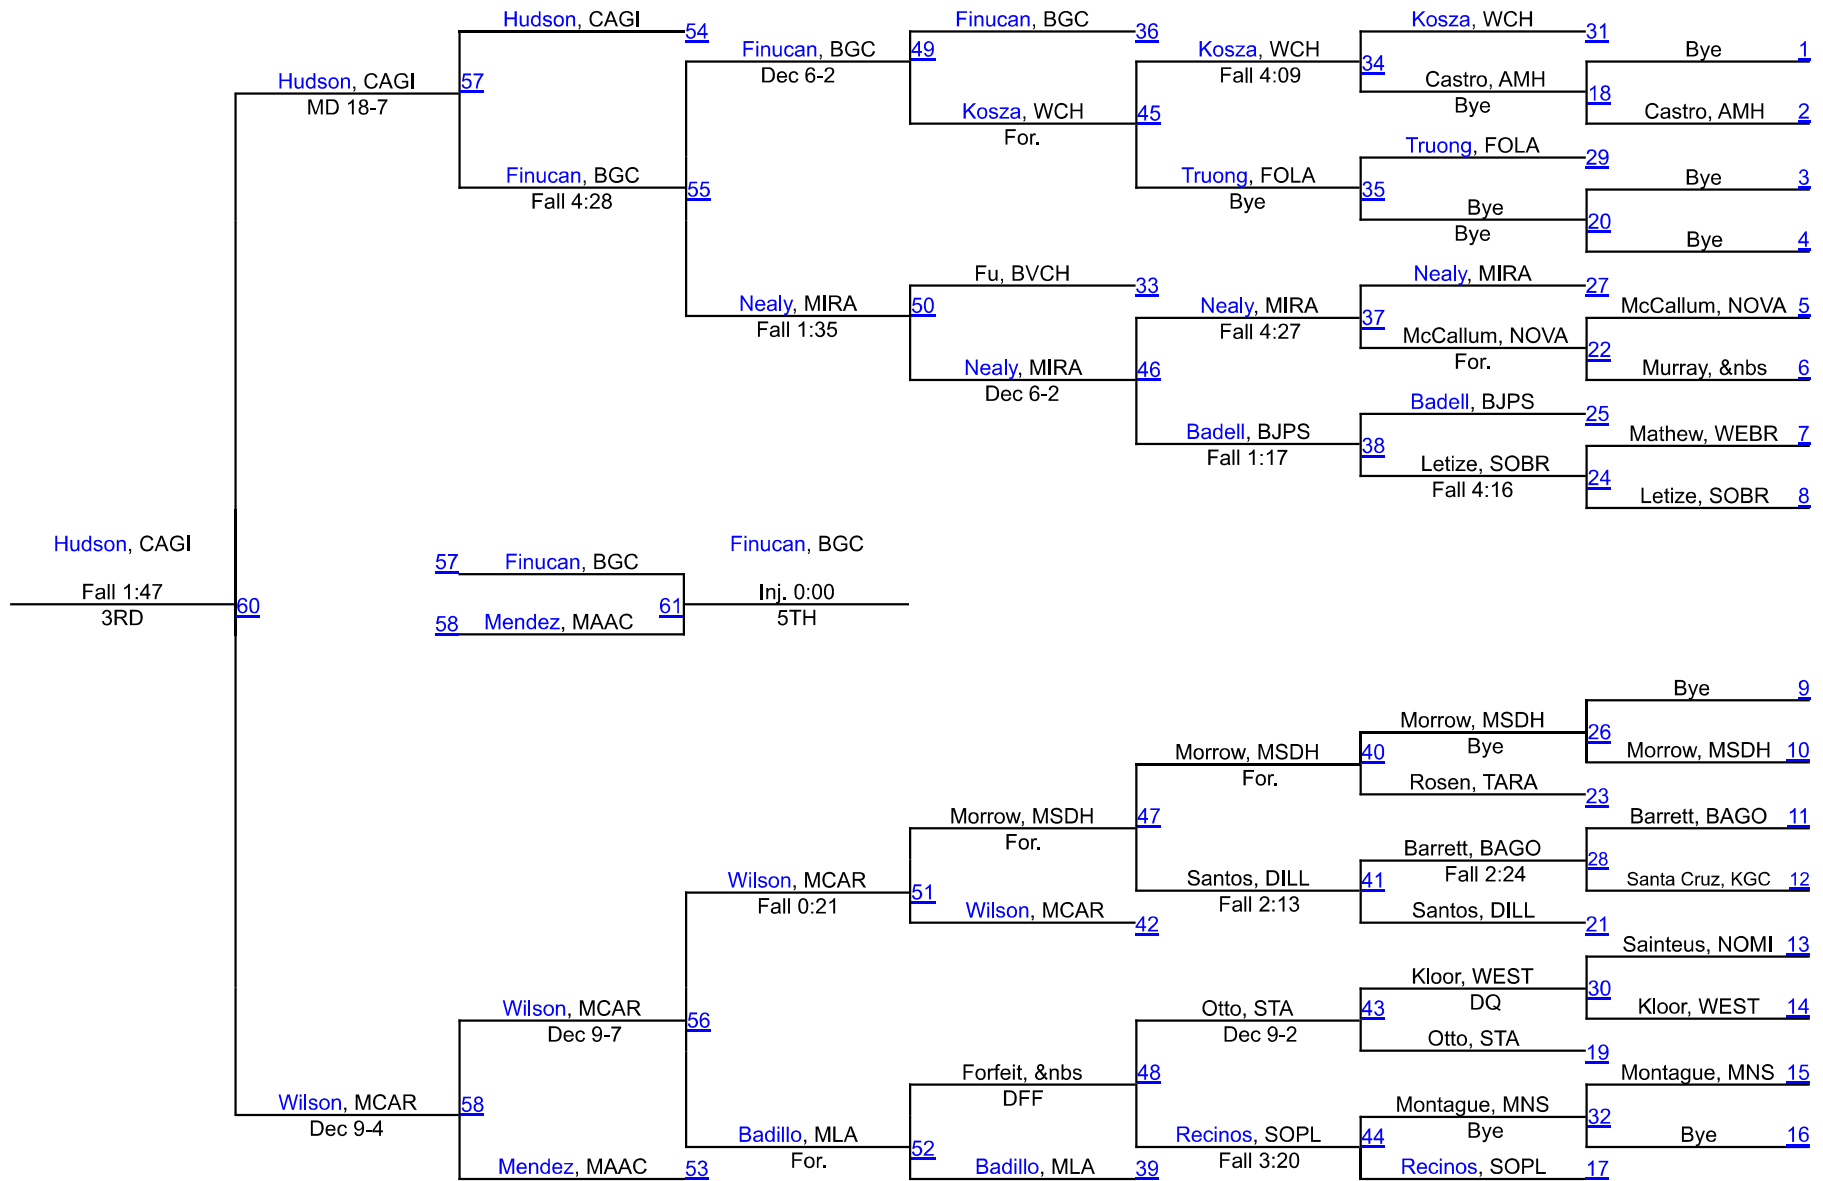

220: Damian Soto (Mater Lakes Academy) p. Nathan Chen (Pine Crest) 1:49

285: Kevin Dunbar (Dillard) p. David Francis (Miramar) 0:41

Brackets provided by TrackWrestling.

Rankings are brought to you by
KabraWrestling.com

5th Annual GillisStrong 2022

106

5th Annual GillisStrong 2022

113

5th Annual GillisStrong 2022

120

5th Annual GillisStrong 2022

126

5th Annual GillisStrong 2022

132

5th Annual GillisStrong 2022

138

5th Annual GillisStrong 2022

145

5th Annual GillisStrong 2022

152