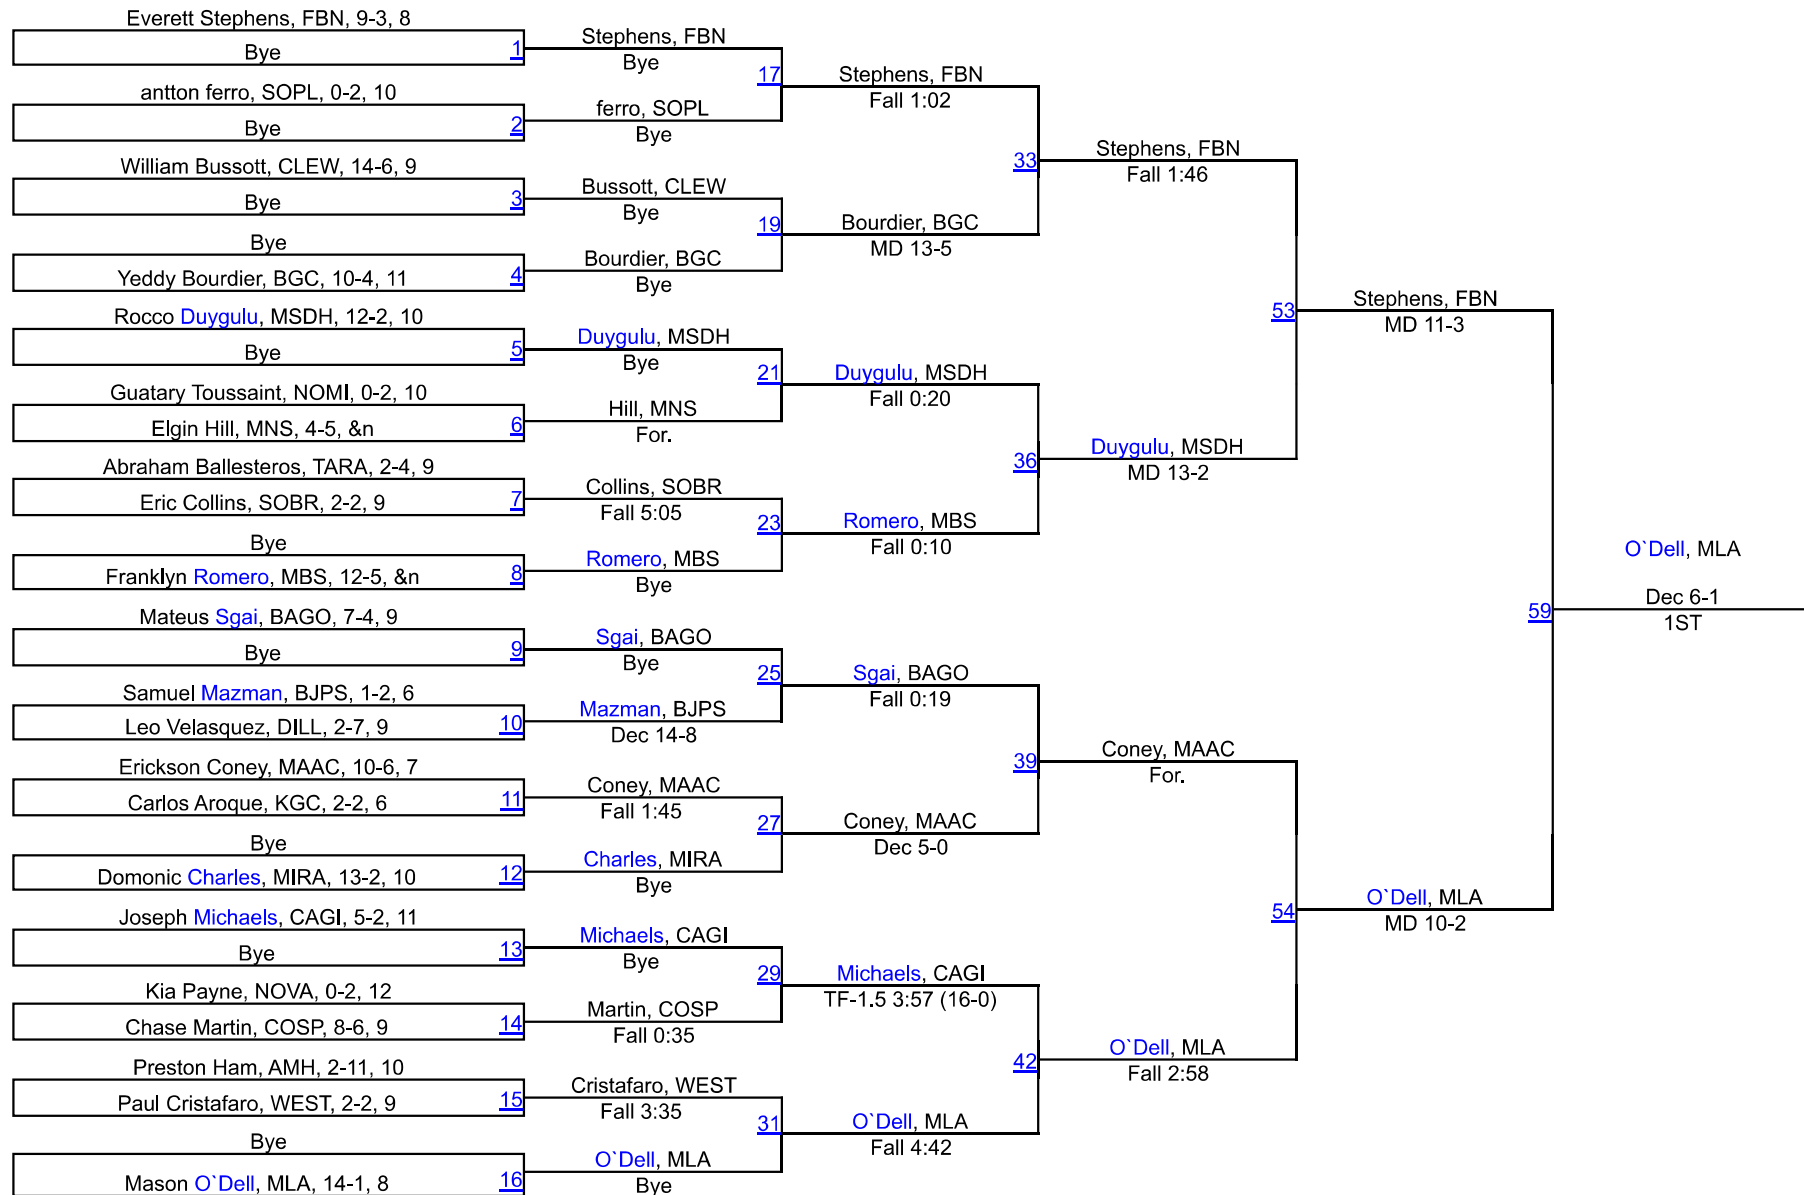

5th Annual GillisStrong 2022

106