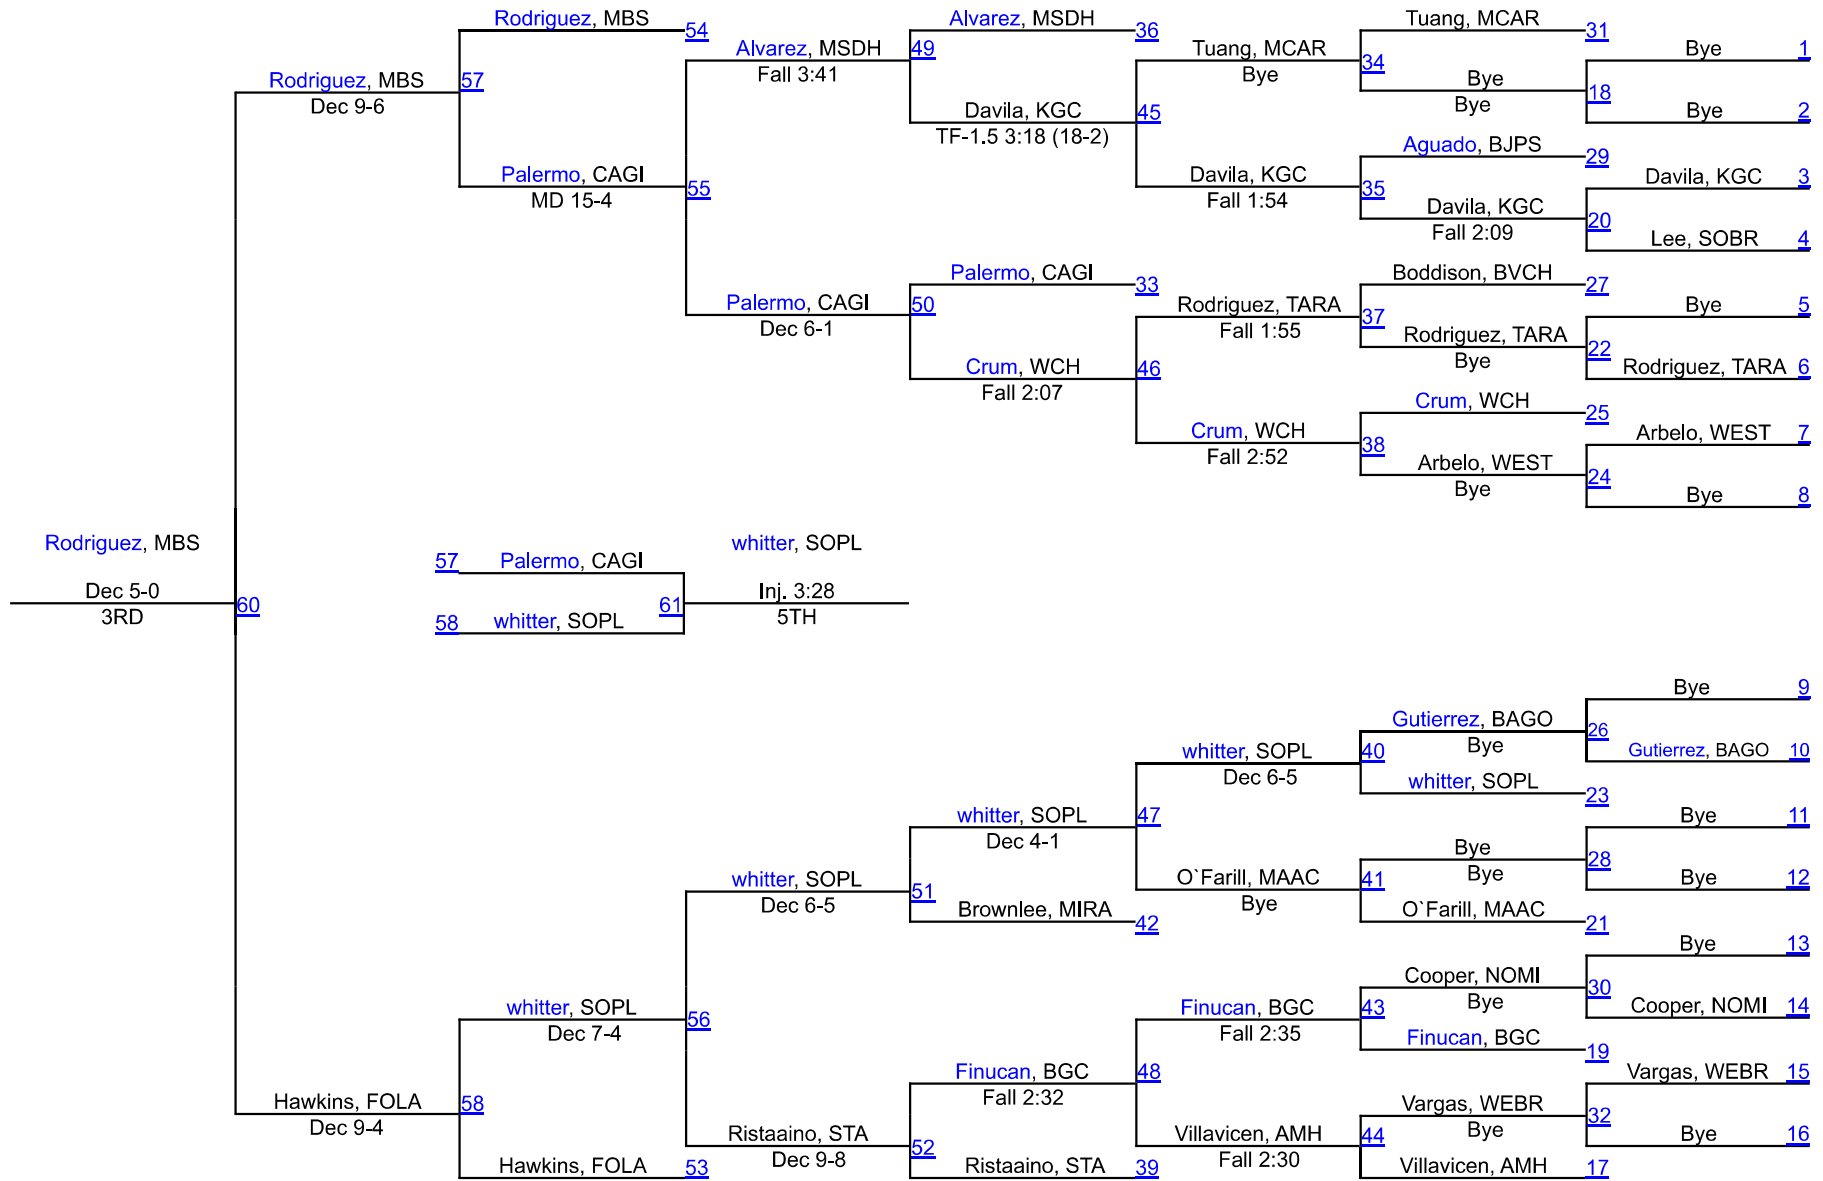

220: Damian Soto (Mater Lakes Academy) p. Nathan Chen (Pine Crest) 1:49

285: Kevin Dunbar (Dillard) p. David Francis (Miramar) 0:41

Brackets provided by TrackWrestling.

Rankings are brought to you by
KabraWrestling.com

5th Annual GillisStrong 2022

106

5th Annual GillisStrong 2022

113

5th Annual GillisStrong 2022

120

5th Annual GillisStrong 2022

126

5th Annual GillisStrong 2022

132

5th Annual GillisStrong 2022

138

5th Annual GillisStrong 2022

145

5th Annual GillisStrong 2022

152