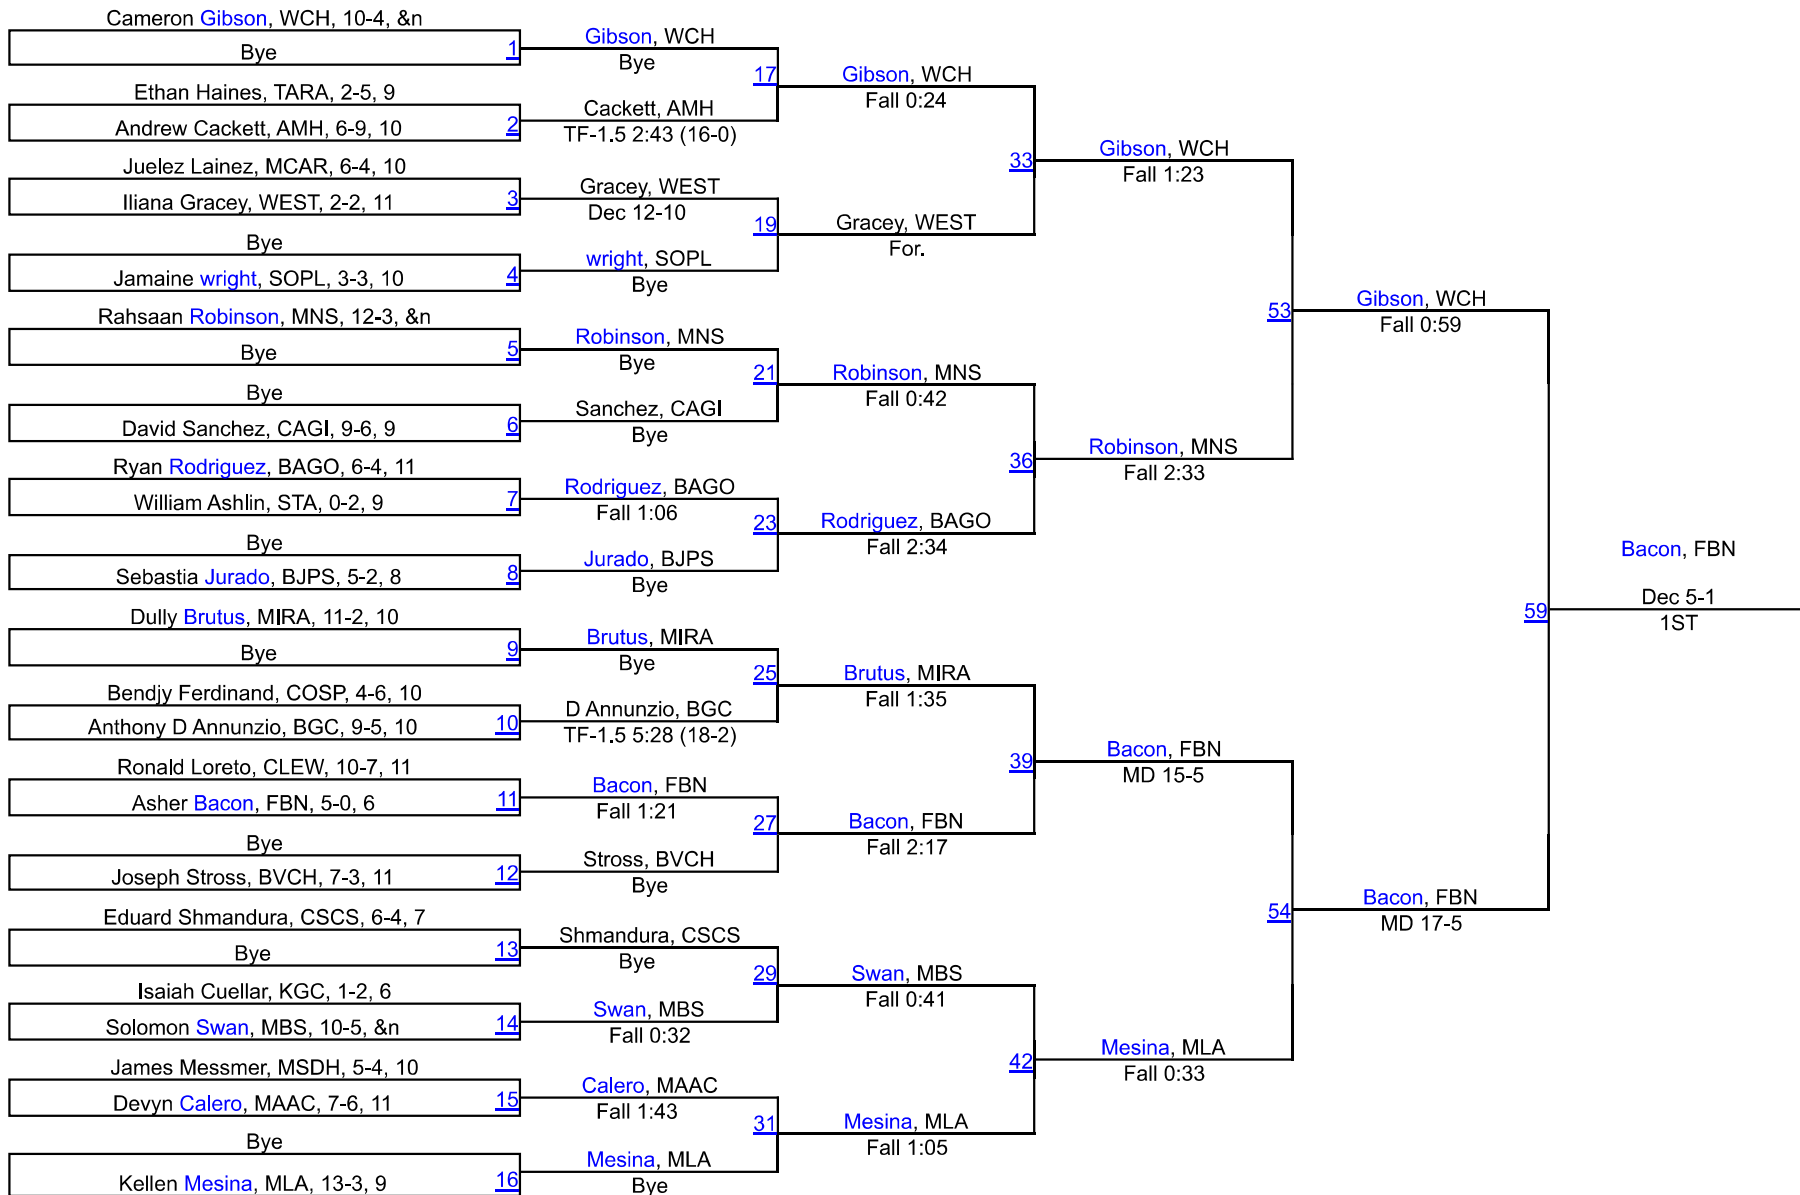

5th Annual GillisStrong 2022

113