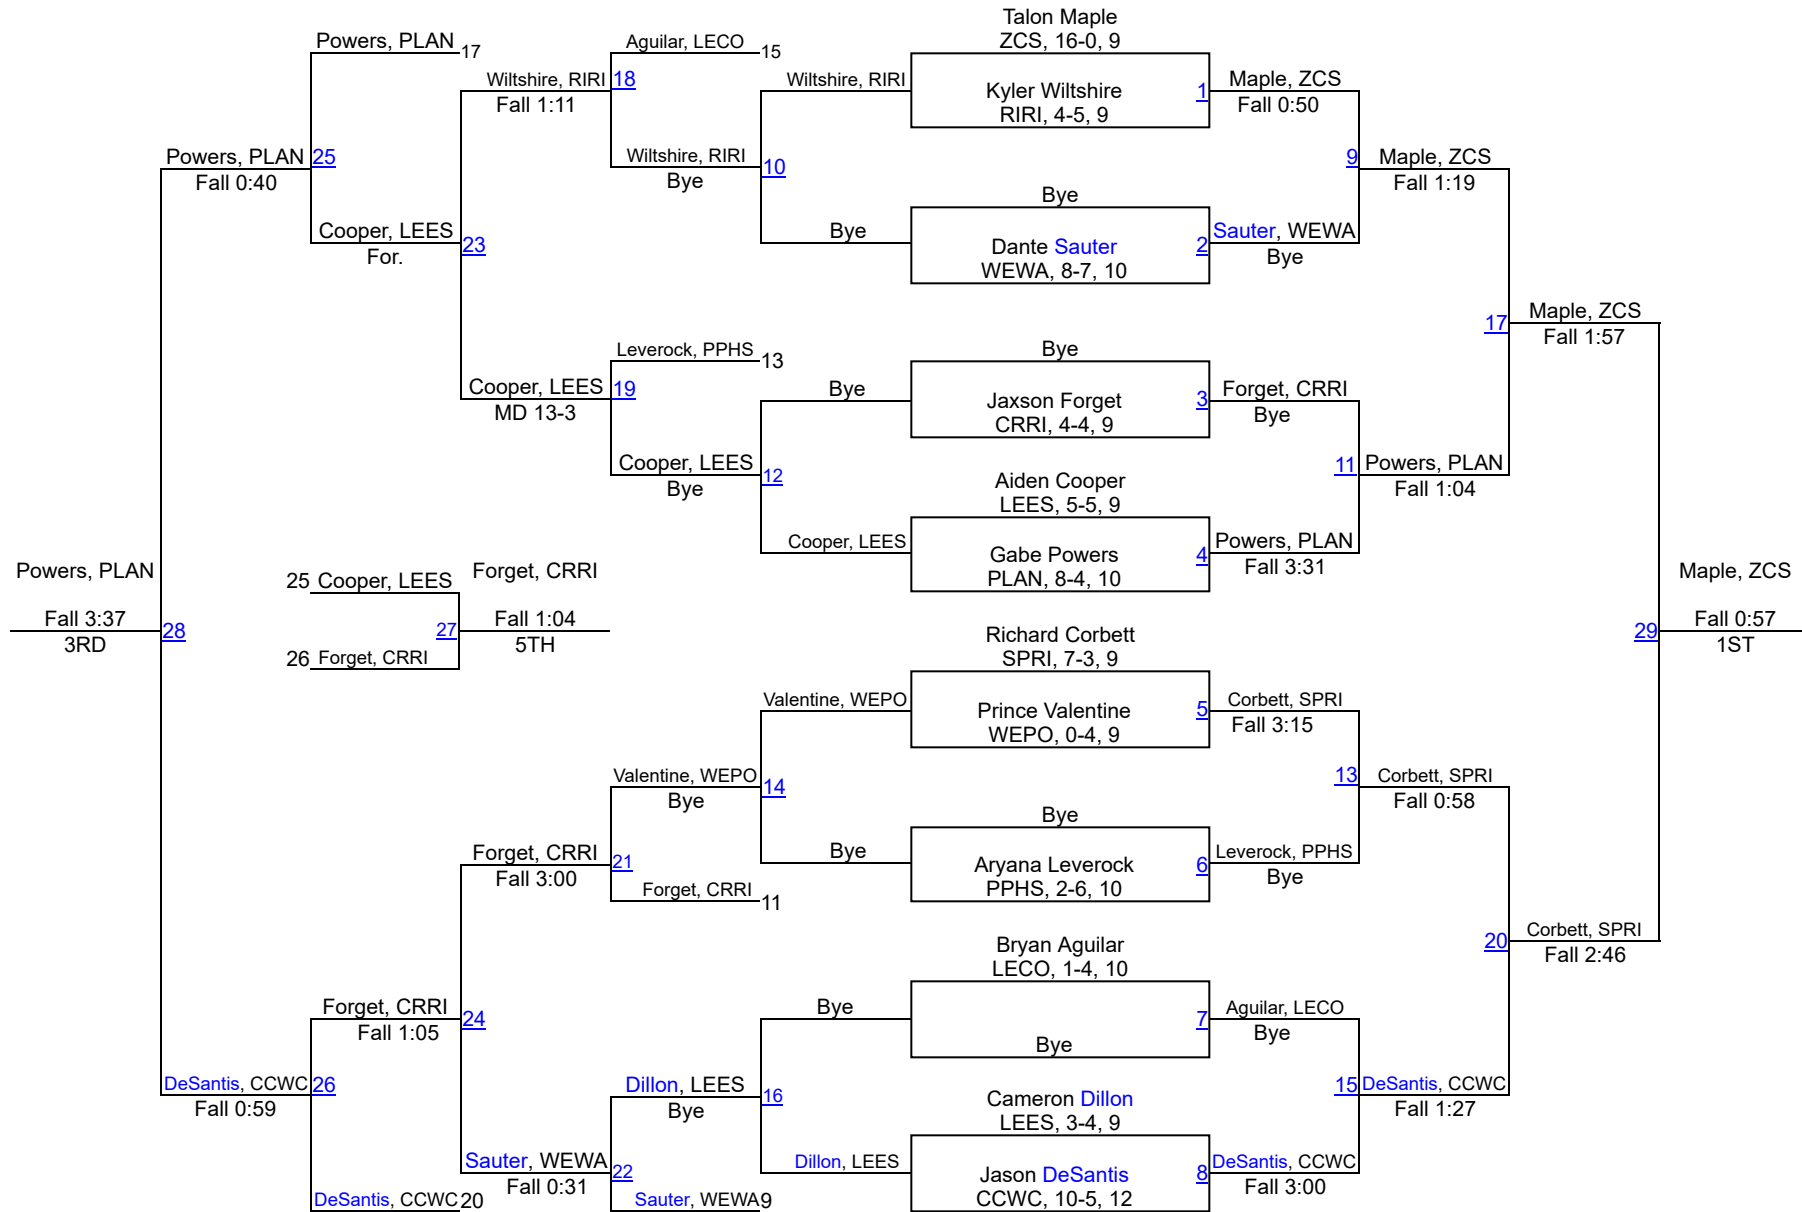

COREY HILL MEMORIAL

Team Scores		
1	Plant	187.5
2	River Ridge	132.0
3	Cypress Creek-Wesley Chapel	131.0
4	Zephyrhills Christian	130.0
5	Springstead	122.0
6	Weeki Wachee	115.0
7	Dunbar H.S.	114.0
8	Crystal River	107.0
8	West Port	107.0
10	Natures Coast Tech	97.0
11	Clearwater	83.0
12	Countryside	70.0
13	Pinellas Park H.S.	54.0
14	Leto Comprehensive	35.0
15	George S. Middleton HS	33.0
16	Leesburg	15.0
17	Northside Christian School	6.0

Corey Hill Memorial

106

Corey Hill Memorial

120

Corey Hill Memorial

126

Corey Hill Memorial

138

Corey Hill Memorial

145

Corey Hill Memorial

160

Corey Hill Memorial

170

Corey Hill Memorial

182