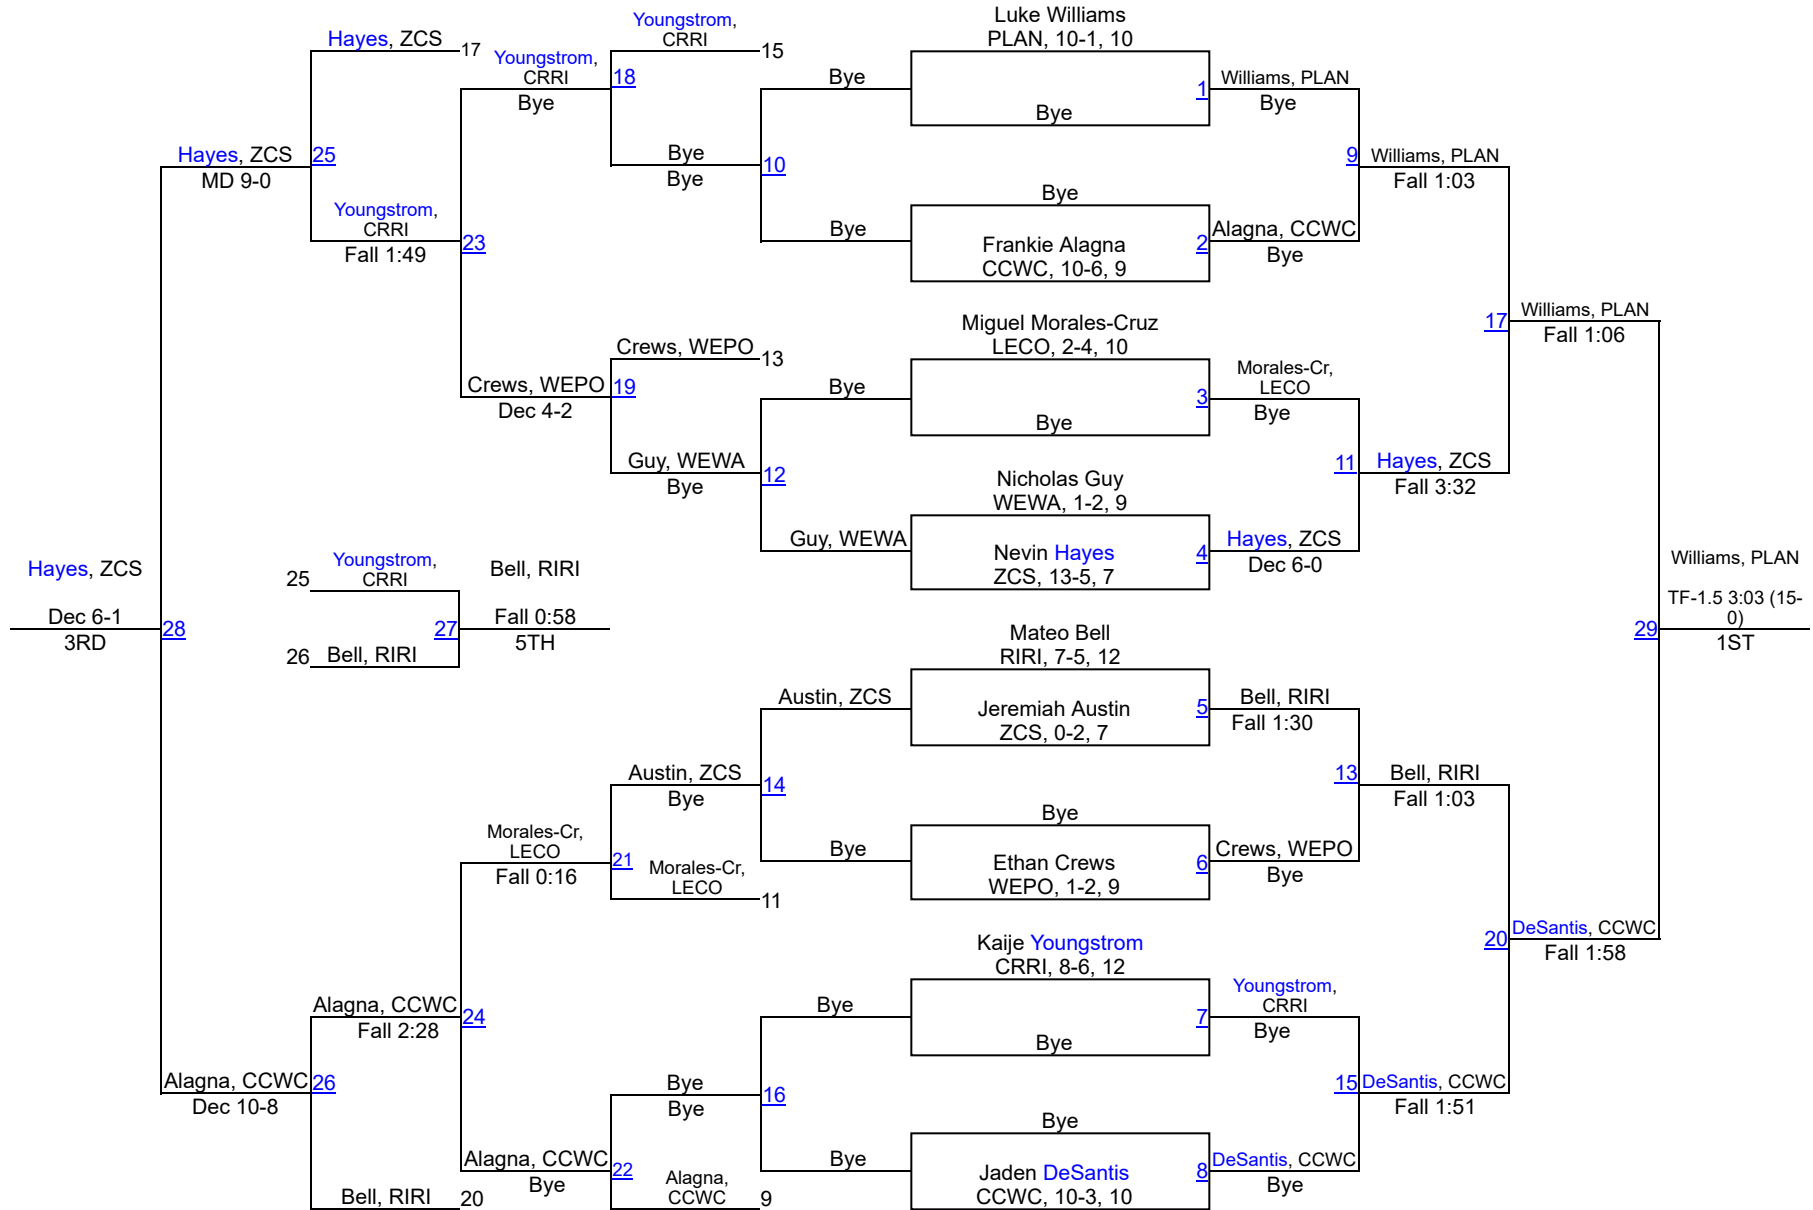

COREY HILL MEMORIAL

Team Scores		
1	Plant	187.5
2	River Ridge	132.0
3	Cypress Creek-Wesley Chapel	131.0
4	Zephyrhills Christian	130.0
5	Springstead	122.0
6	Weeki Wachee	115.0
7	Dunbar H.S.	114.0
8	Crystal River	107.0
8	West Port	107.0
10	Natures Coast Tech	97.0
11	Clearwater	83.0
12	Countryside	70.0
13	Pinellas Park H.S.	54.0
14	Leto Comprehensive	35.0
15	George S. Middleton HS	33.0
16	Leesburg	15.0
17	Northside Christian School	6.0

Corey Hill Memorial

106

Corey Hill Memorial

120

Corey Hill Memorial

126

Corey Hill Memorial

138

Corey Hill Memorial

145

Corey Hill Memorial

160

Corey Hill Memorial

170

Corey Hill Memorial

182