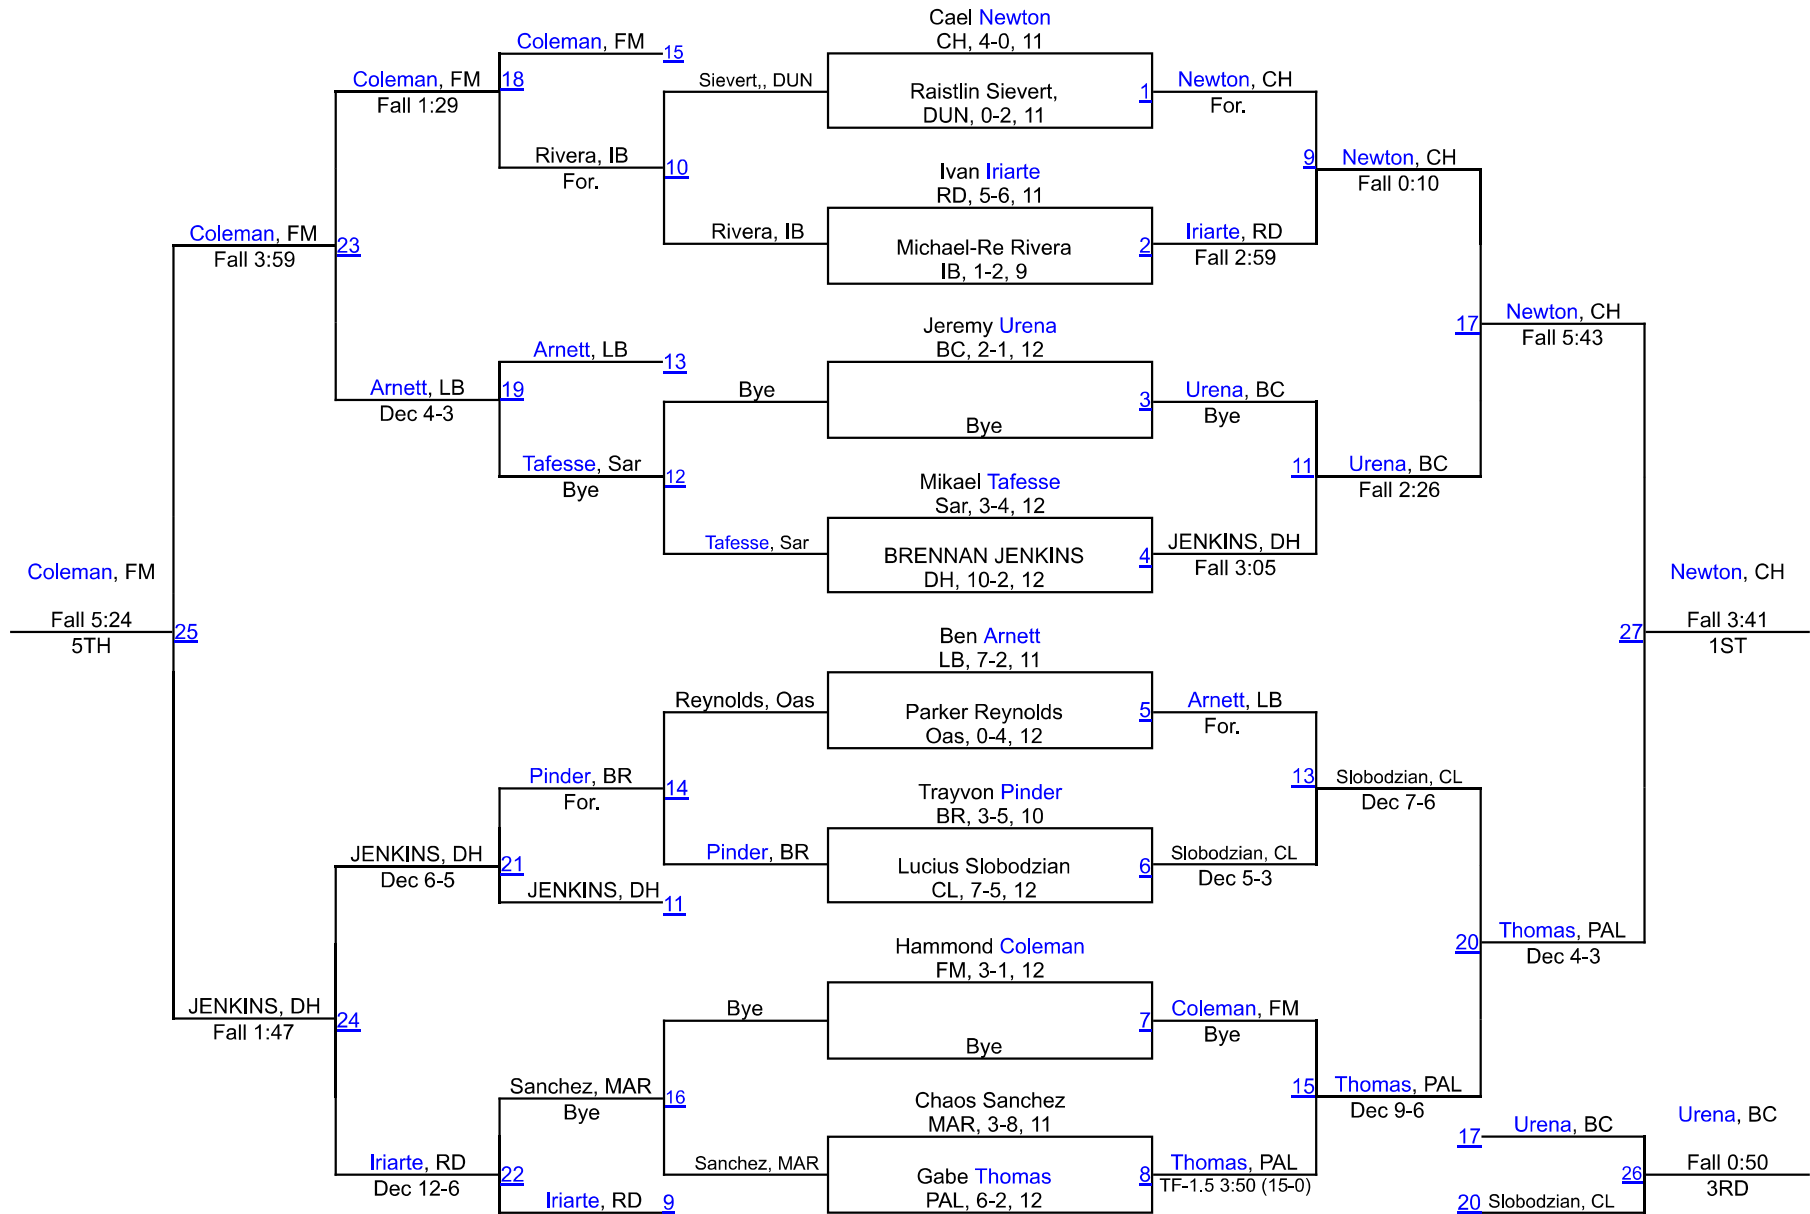

Captain Archer Varsity Memorial Classic

170

Captain Archer Varsity Memorial Classic

182

Captain Archer Varsity Memorial Classic

195

Captain Archer Varsity Memorial Classic

220

Captain Archer Varsity Memorial Classic

285