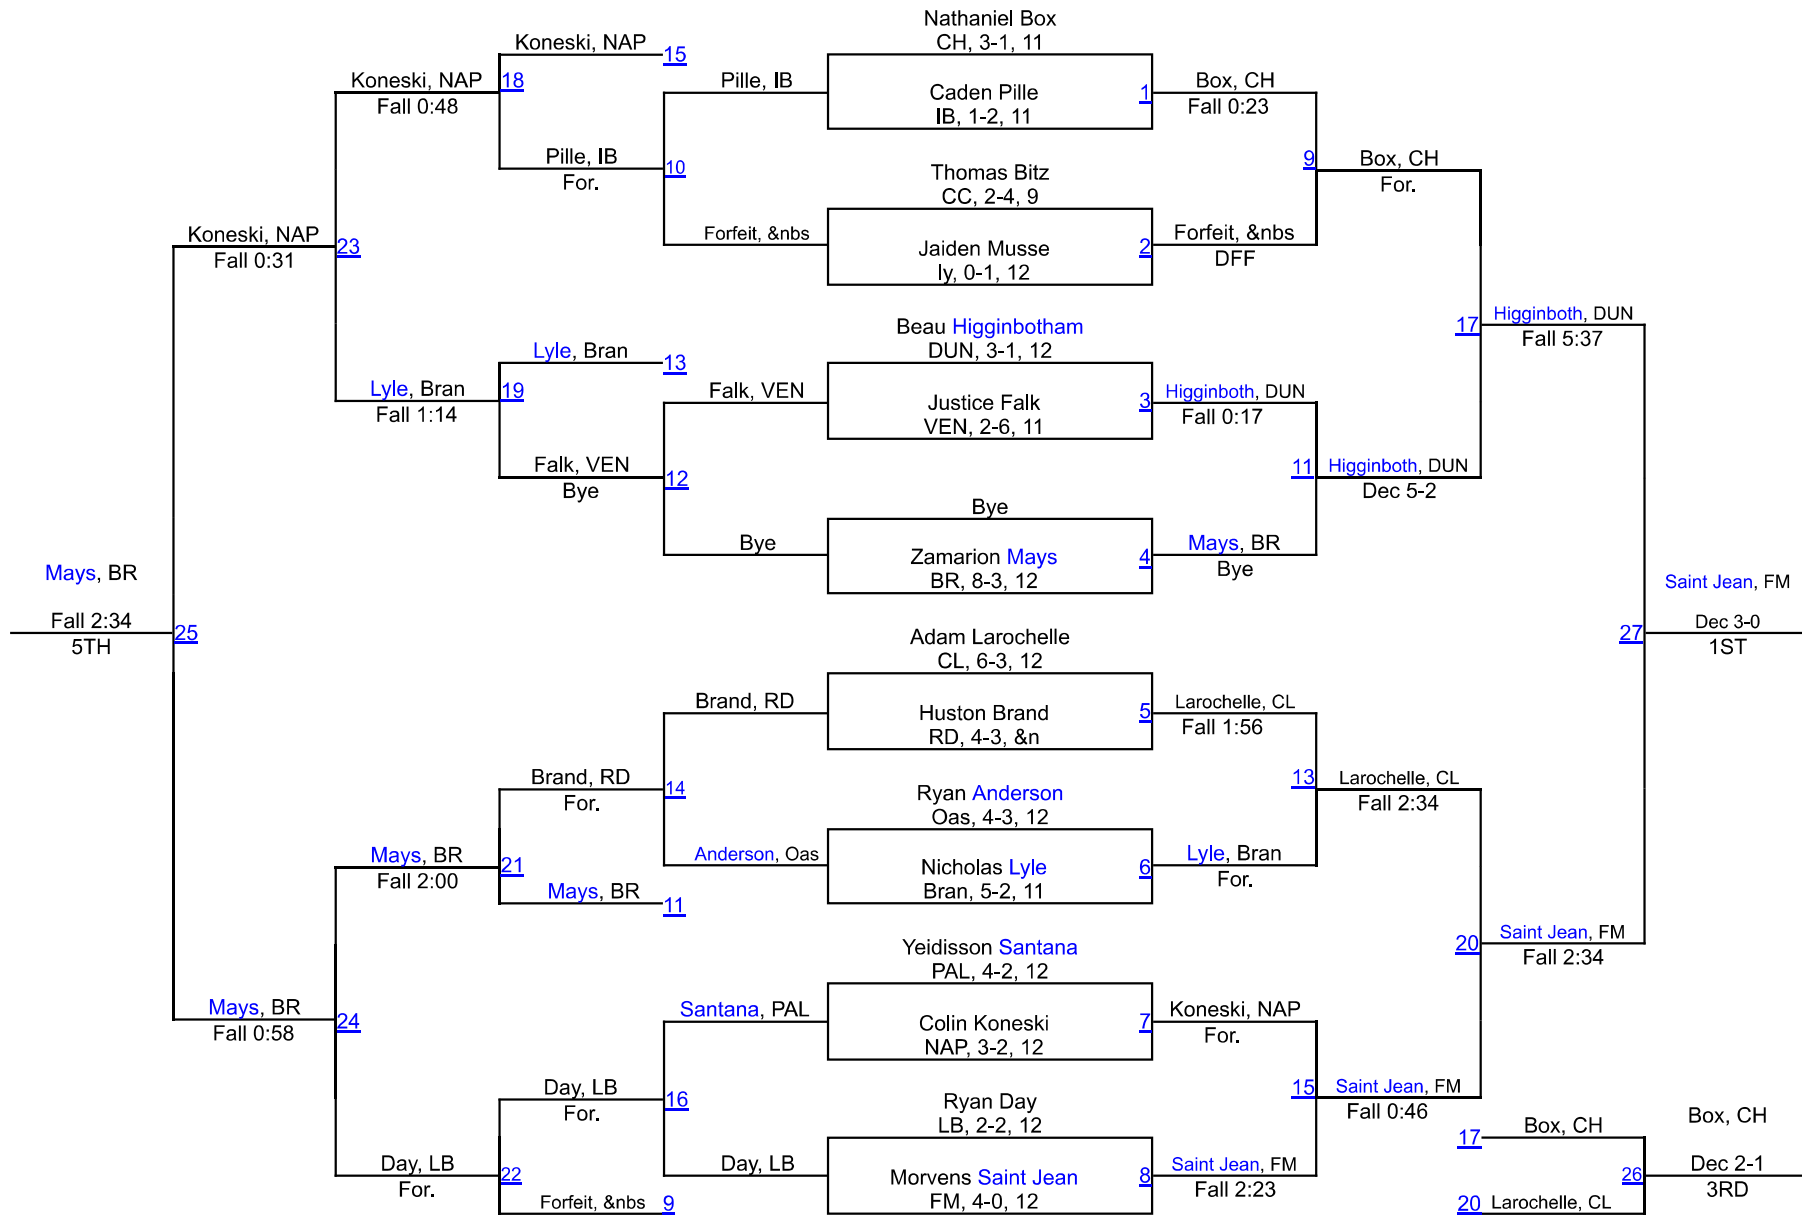

Captain Archer Varsity Memorial Classic

170

Captain Archer Varsity Memorial Classic

182

Captain Archer Varsity Memorial Classic

195

Captain Archer Varsity Memorial Classic

220

Captain Archer Varsity Memorial Classic

285