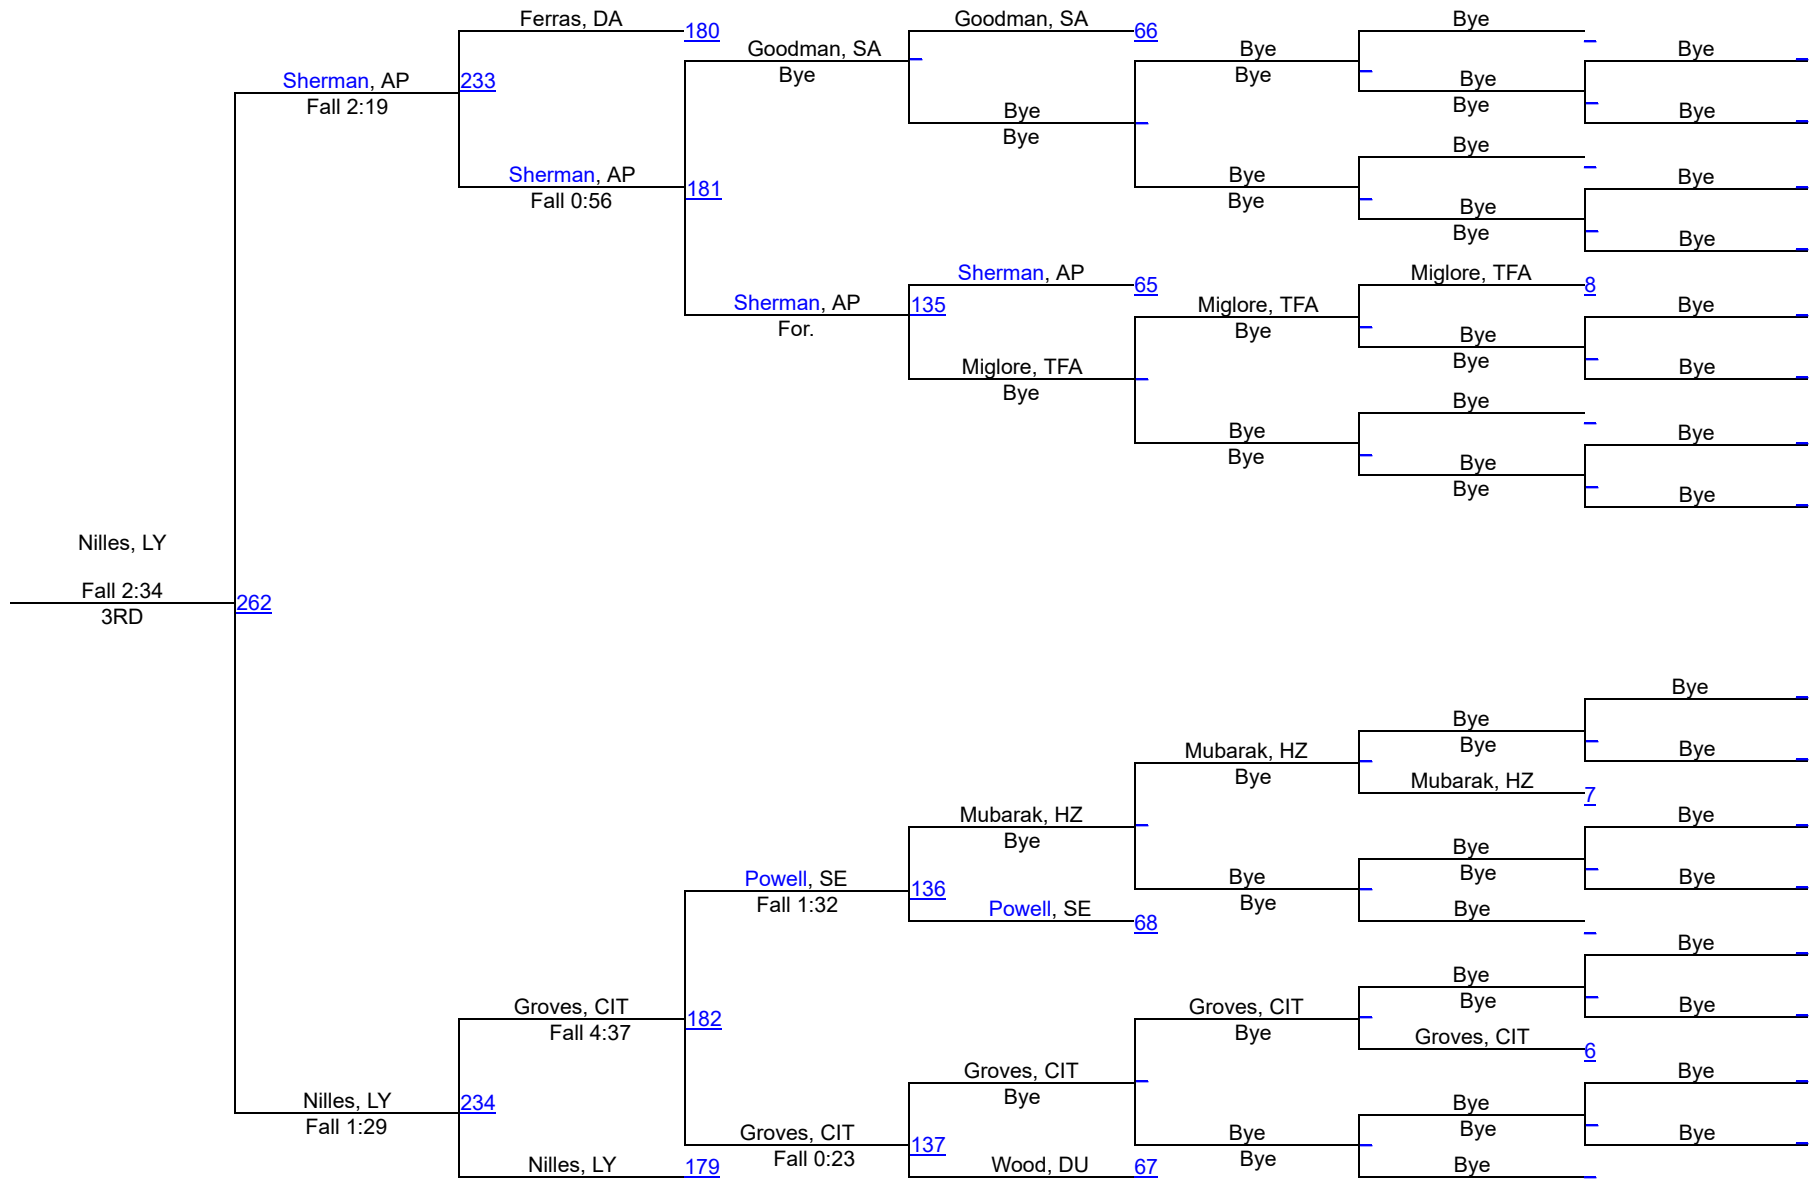

BILL SCOTT MEMORIAL

Team Scores		
1	Mater Lakes Academy	255.0
2	Apopka	229.0
3	Doral Academy	151.5
4	The Master's Academy	116.5
5	Seminole	115.0
6	Lake Brantley	109.0
7	Gateway	95.0
8	Olympia	72.0
9	Lake Mary	62.0
10	Citrus	55.0
11	Carrollwood Day	51.0
11	Lyman	51.0
13	Horizon	41.0
14	The First Academy	32.5
15	Dunnellon	28.0
16	Sandalwood	23.0
17	Lake Howell	17.0

48th Bill Scott Memorial Lyman Tourney

106

48th Bill Scott Memorial Lyman Tourney

113

48th Bill Scott Memorial Lyman Tourney

120

48th Bill Scott Memorial Lyman Tourney

126

48th Bill Scott Memorial Lyman Tourney

132

48th Bill Scott Memorial Lyman Tourney

138

48th Bill Scott Memorial Lyman Tourney

145

48th Bill Scott Memorial Lyman Tourney

152

48th Bill Scott Memorial Lyman Tourney

160

48th Bill Scott Memorial Lyman Tourney

170

48th Bill Scott Memorial Lyman Tourney

182

48th Bill Scott Memorial Lyman Tourney

195