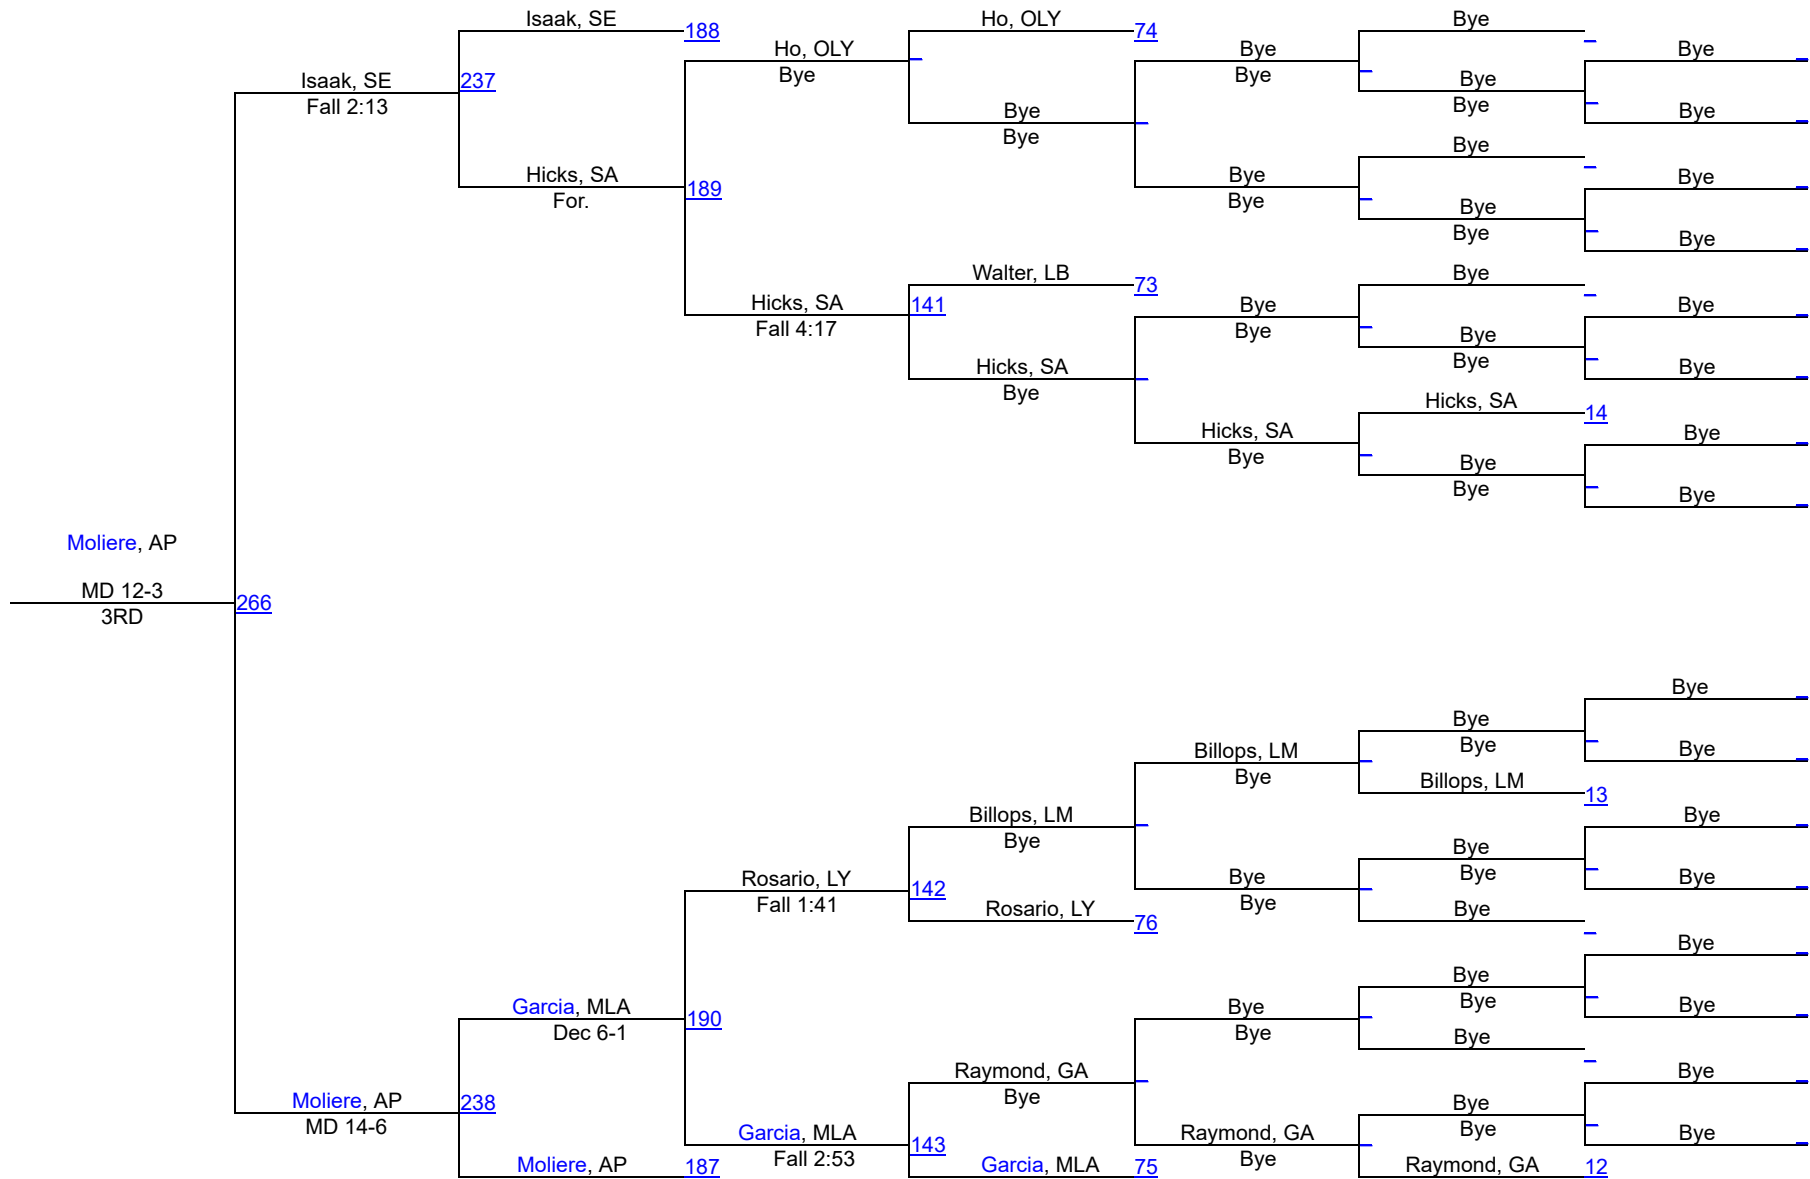

BILL SCOTT MEMORIAL

Team Scores		
1	Mater Lakes Academy	255.0
2	Apopka	229.0
3	Doral Academy	151.5
4	The Master's Academy	116.5
5	Seminole	115.0
6	Lake Brantley	109.0
7	Gateway	95.0
8	Olympia	72.0
9	Lake Mary	62.0
10	Citrus	55.0
11	Carrollwood Day	51.0
11	Lyman	51.0
13	Horizon	41.0
14	The First Academy	32.5
15	Dunnellon	28.0
16	Sandalwood	23.0
17	Lake Howell	17.0

48th Bill Scott Memorial Lyman Tourney

106

48th Bill Scott Memorial Lyman Tourney

113

48th Bill Scott Memorial Lyman Tourney

120

48th Bill Scott Memorial Lyman Tourney

126

48th Bill Scott Memorial Lyman Tourney

132

48th Bill Scott Memorial Lyman Tourney

138

48th Bill Scott Memorial Lyman Tourney

145

48th Bill Scott Memorial Lyman Tourney

152

48th Bill Scott Memorial Lyman Tourney

160

48th Bill Scott Memorial Lyman Tourney

170

48th Bill Scott Memorial Lyman Tourney

182

48th Bill Scott Memorial Lyman Tourney

195