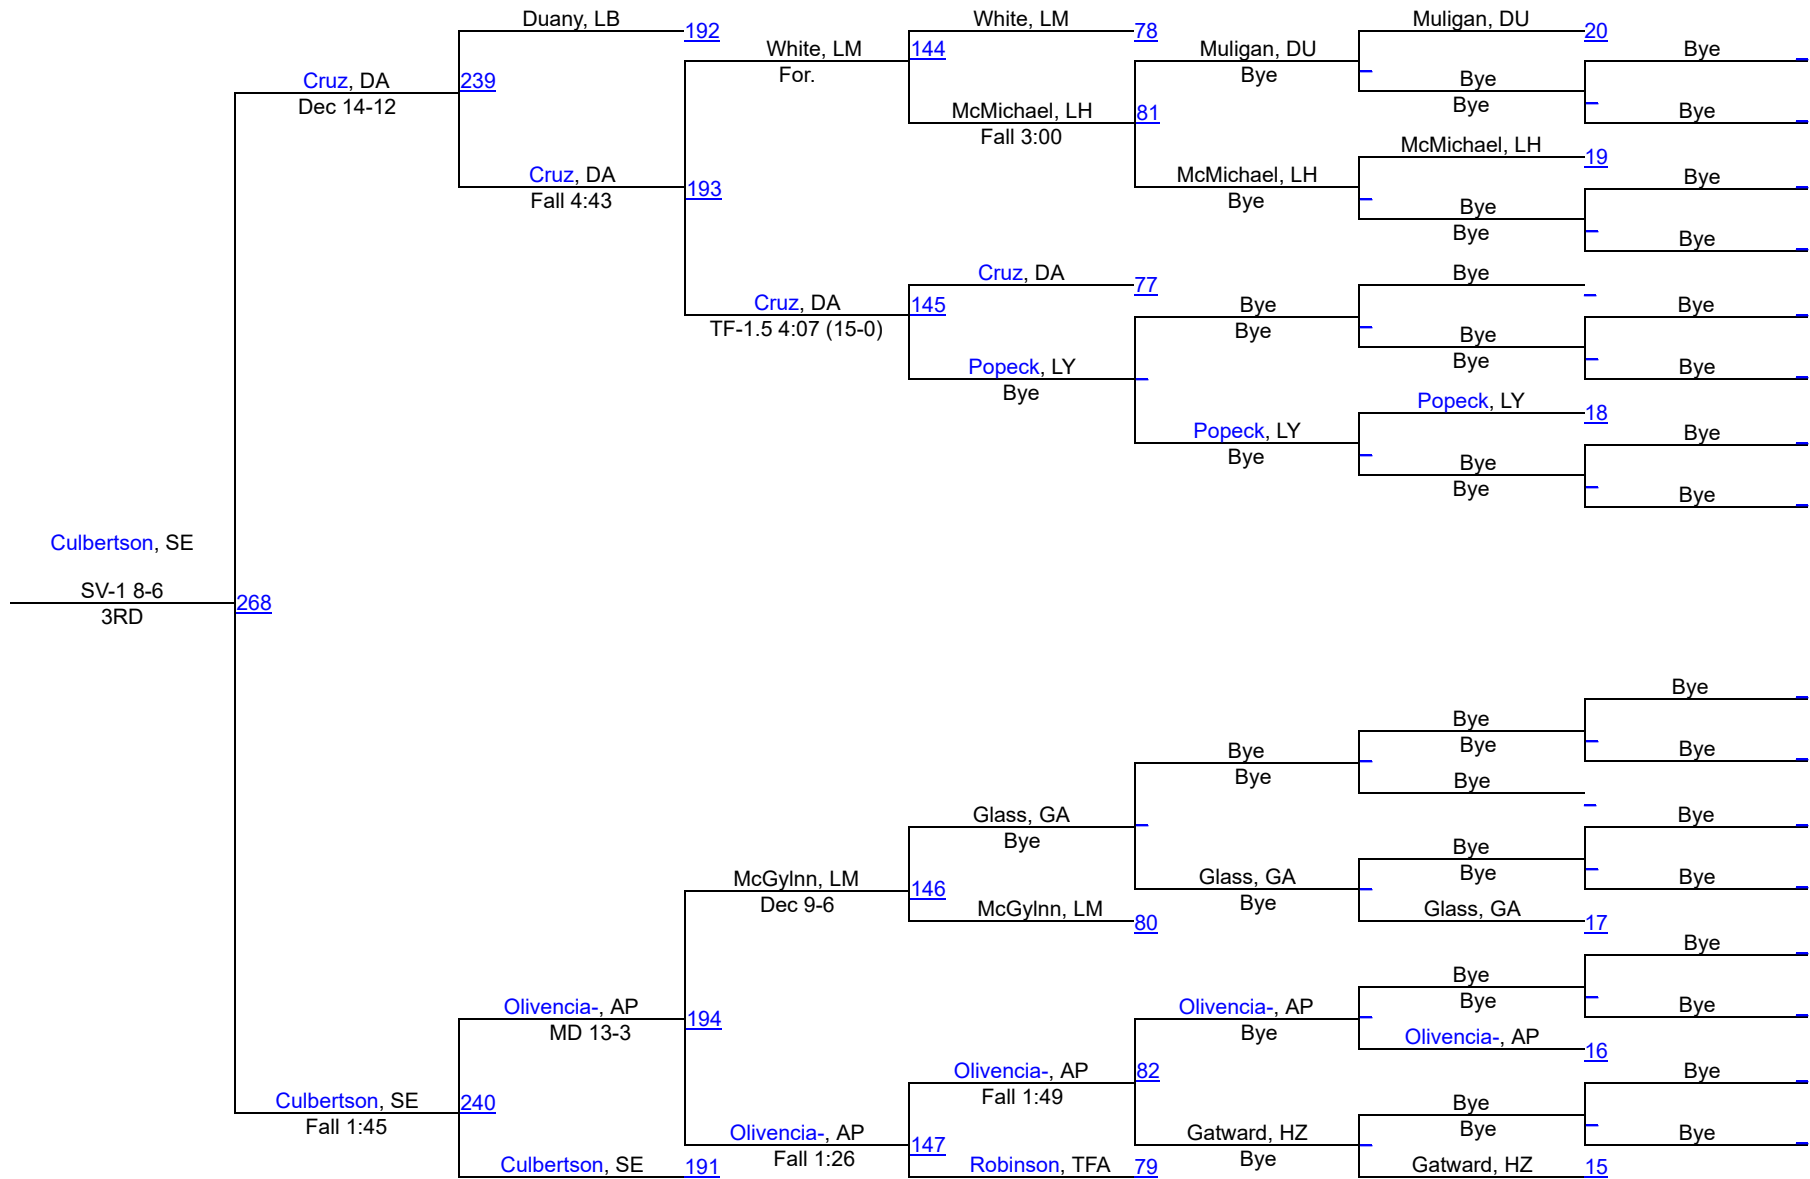

BILL SCOTT MEMORIAL

Team Scores		
1	Mater Lakes Academy	255.0
2	Apopka	229.0
3	Doral Academy	151.5
4	The Master's Academy	116.5
5	Seminole	115.0
6	Lake Brantley	109.0
7	Gateway	95.0
8	Olympia	72.0
9	Lake Mary	62.0
10	Citrus	55.0
11	Carrollwood Day	51.0
11	Lyman	51.0
13	Horizon	41.0
14	The First Academy	32.5
15	Dunnellon	28.0
16	Sandalwood	23.0
17	Lake Howell	17.0

48th Bill Scott Memorial Lyman Tourney

106

48th Bill Scott Memorial Lyman Tourney

113

48th Bill Scott Memorial Lyman Tourney

120

48th Bill Scott Memorial Lyman Tourney

126

48th Bill Scott Memorial Lyman Tourney

132

48th Bill Scott Memorial Lyman Tourney

138

48th Bill Scott Memorial Lyman Tourney

145

48th Bill Scott Memorial Lyman Tourney

152

48th Bill Scott Memorial Lyman Tourney

160

48th Bill Scott Memorial Lyman Tourney

170

48th Bill Scott Memorial Lyman Tourney

182

48th Bill Scott Memorial Lyman Tourney

195