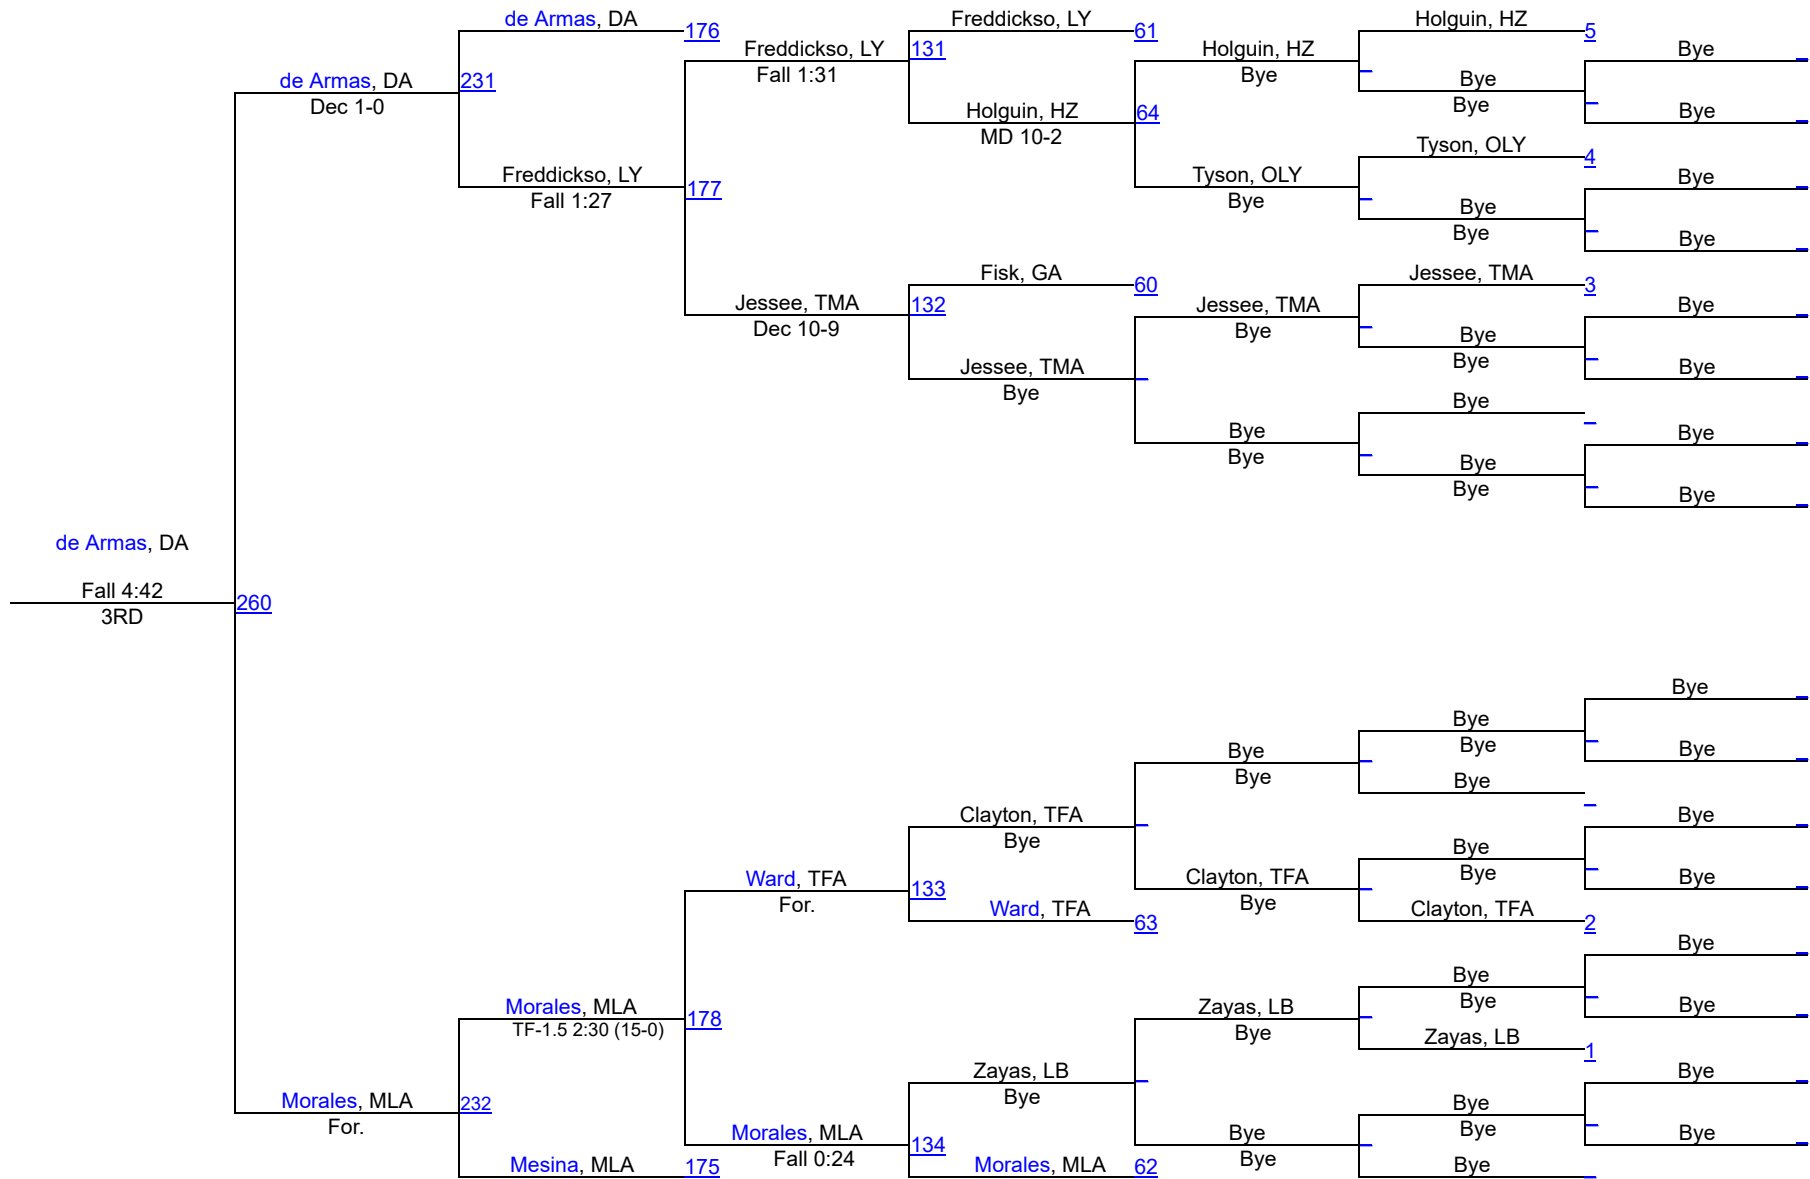

BILL SCOTT MEMORIAL

Team Scores		
1	Mater Lakes Academy	255.0
2	Apopka	229.0
3	Doral Academy	151.5
4	The Master's Academy	116.5
5	Seminole	115.0
6	Lake Brantley	109.0
7	Gateway	95.0
8	Olympia	72.0
9	Lake Mary	62.0
10	Citrus	55.0
11	Carrollwood Day	51.0
11	Lyman	51.0
13	Horizon	41.0
14	The First Academy	32.5
15	Dunnellon	28.0
16	Sandalwood	23.0
17	Lake Howell	17.0

48th Bill Scott Memorial Lyman Tourney

106

48th Bill Scott Memorial Lyman Tourney

113

48th Bill Scott Memorial Lyman Tourney

120

48th Bill Scott Memorial Lyman Tourney

126

48th Bill Scott Memorial Lyman Tourney

132

48th Bill Scott Memorial Lyman Tourney

138

48th Bill Scott Memorial Lyman Tourney

145

48th Bill Scott Memorial Lyman Tourney

152

48th Bill Scott Memorial Lyman Tourney

160

48th Bill Scott Memorial Lyman Tourney

170

48th Bill Scott Memorial Lyman Tourney

182

48th Bill Scott Memorial Lyman Tourney

195