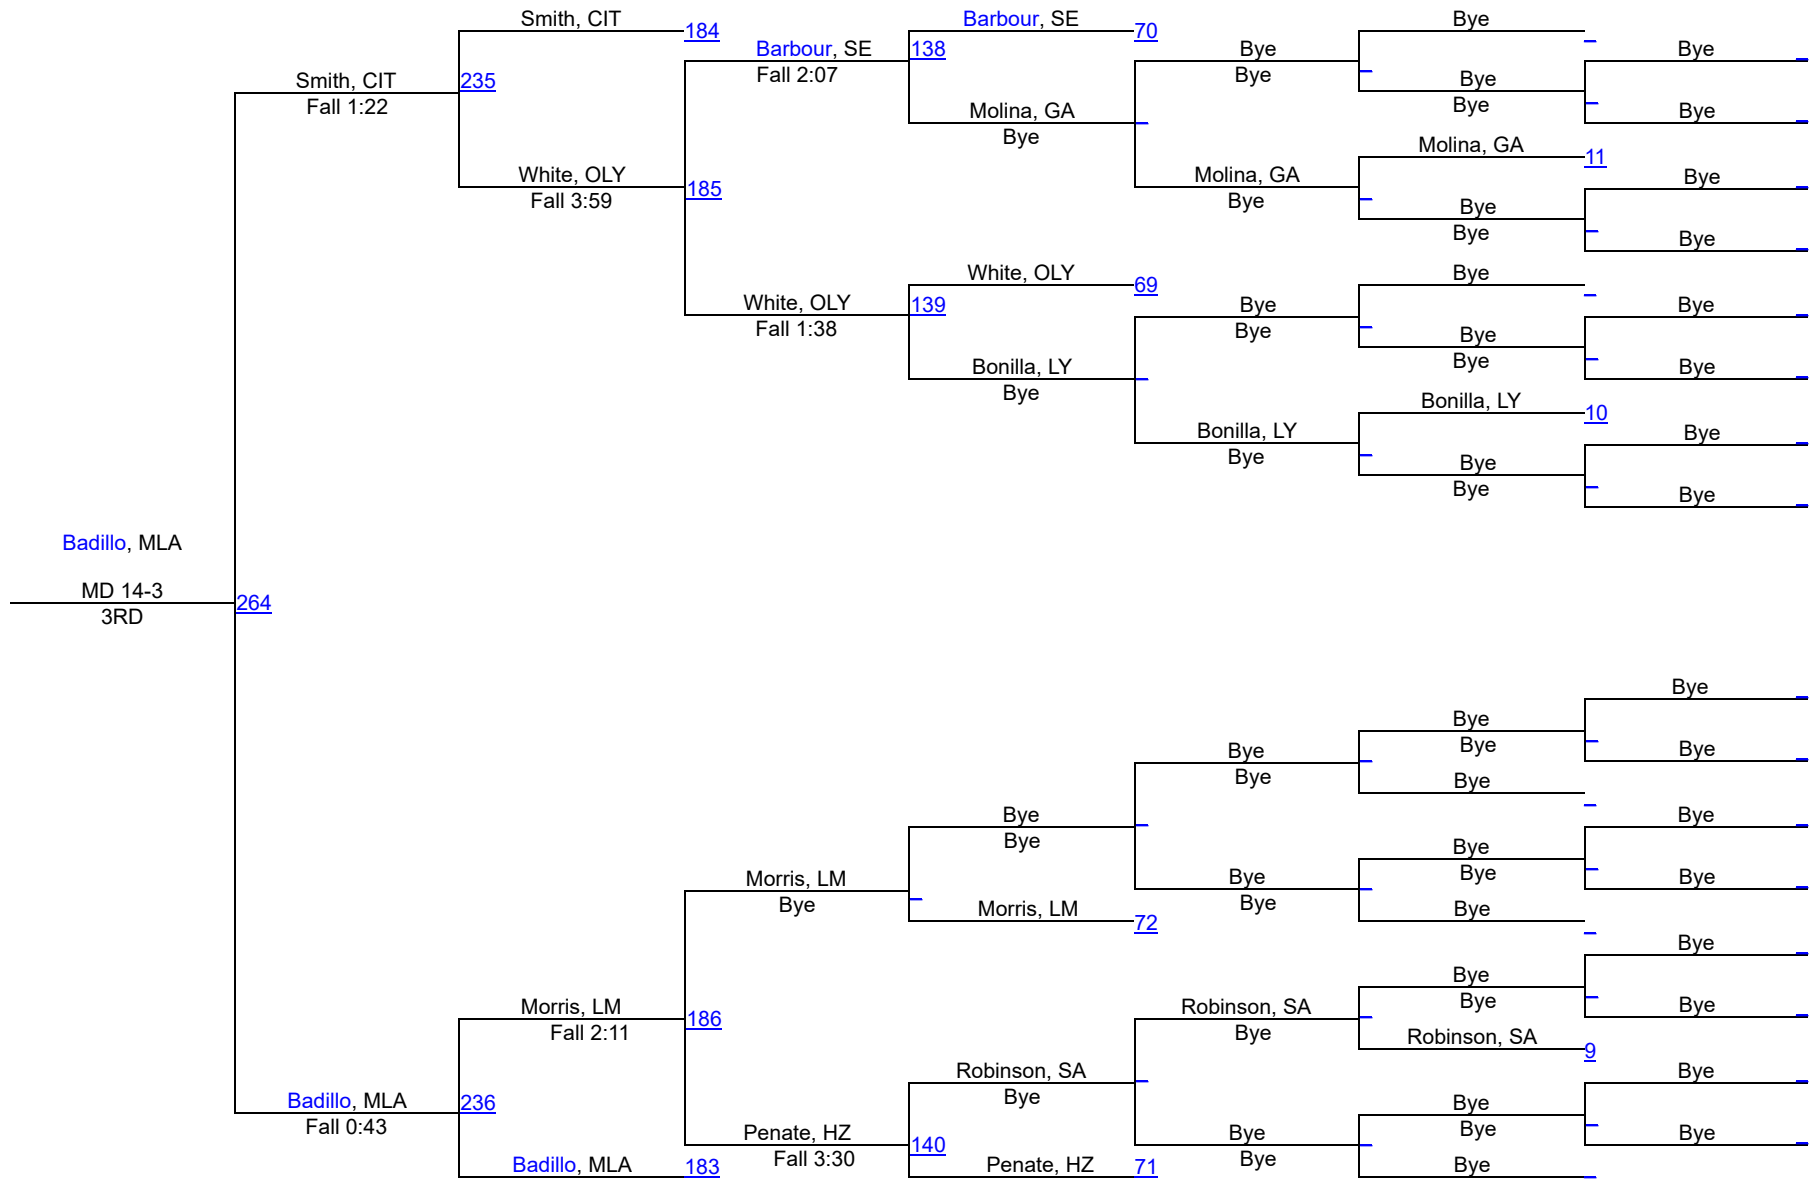

BILL SCOTT MEMORIAL

Team Scores		
1	Mater Lakes Academy	255.0
2	Apopka	229.0
3	Doral Academy	151.5
4	The Master's Academy	116.5
5	Seminole	115.0
6	Lake Brantley	109.0
7	Gateway	95.0
8	Olympia	72.0
9	Lake Mary	62.0
10	Citrus	55.0
11	Carrollwood Day	51.0
11	Lyman	51.0
13	Horizon	41.0
14	The First Academy	32.5
15	Dunnellon	28.0
16	Sandalwood	23.0
17	Lake Howell	17.0

48th Bill Scott Memorial Lyman Tourney

106

48th Bill Scott Memorial Lyman Tourney

113

48th Bill Scott Memorial Lyman Tourney

120

48th Bill Scott Memorial Lyman Tourney

126

48th Bill Scott Memorial Lyman Tourney

132

48th Bill Scott Memorial Lyman Tourney

138

48th Bill Scott Memorial Lyman Tourney

145

48th Bill Scott Memorial Lyman Tourney

152

48th Bill Scott Memorial Lyman Tourney

160

48th Bill Scott Memorial Lyman Tourney

170

48th Bill Scott Memorial Lyman Tourney

182

48th Bill Scott Memorial Lyman Tourney

195