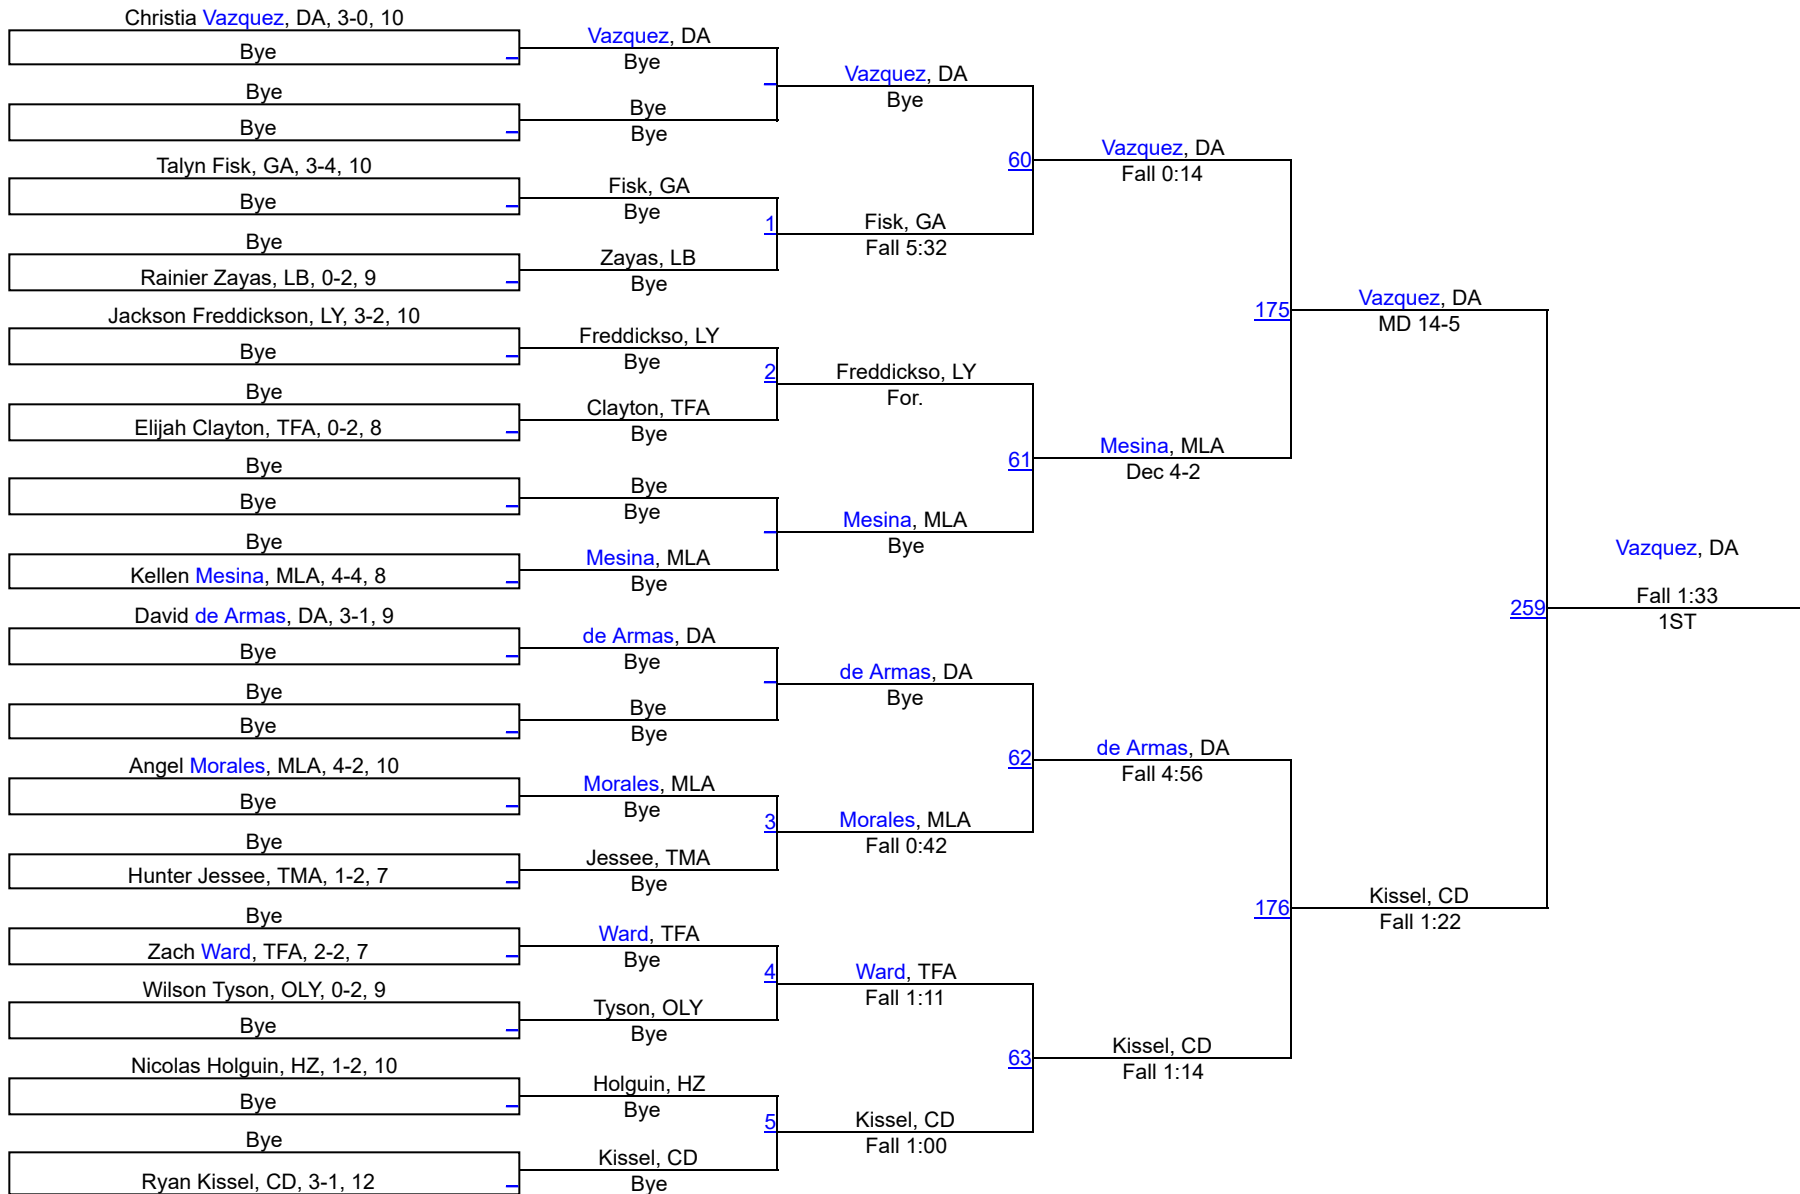

BILL SCOTT MEMORIAL

Team Scores		
1	Mater Lakes Academy	255.0
2	Apopka	229.0
3	Doral Academy	151.5
4	The Master's Academy	116.5
5	Seminole	115.0
6	Lake Brantley	109.0
7	Gateway	95.0
8	Olympia	72.0
9	Lake Mary	62.0
10	Citrus	55.0
11	Carrollwood Day	51.0
11	Lyman	51.0
13	Horizon	41.0
14	The First Academy	32.5
15	Dunnellon	28.0
16	Sandalwood	23.0
17	Lake Howell	17.0

48th Bill Scott Memorial Lyman Tourney

106

48th Bill Scott Memorial Lyman Tourney

113

48th Bill Scott Memorial Lyman Tourney

120

48th Bill Scott Memorial Lyman Tourney

126

48th Bill Scott Memorial Lyman Tourney

132

48th Bill Scott Memorial Lyman Tourney

138

48th Bill Scott Memorial Lyman Tourney

145

48th Bill Scott Memorial Lyman Tourney

152